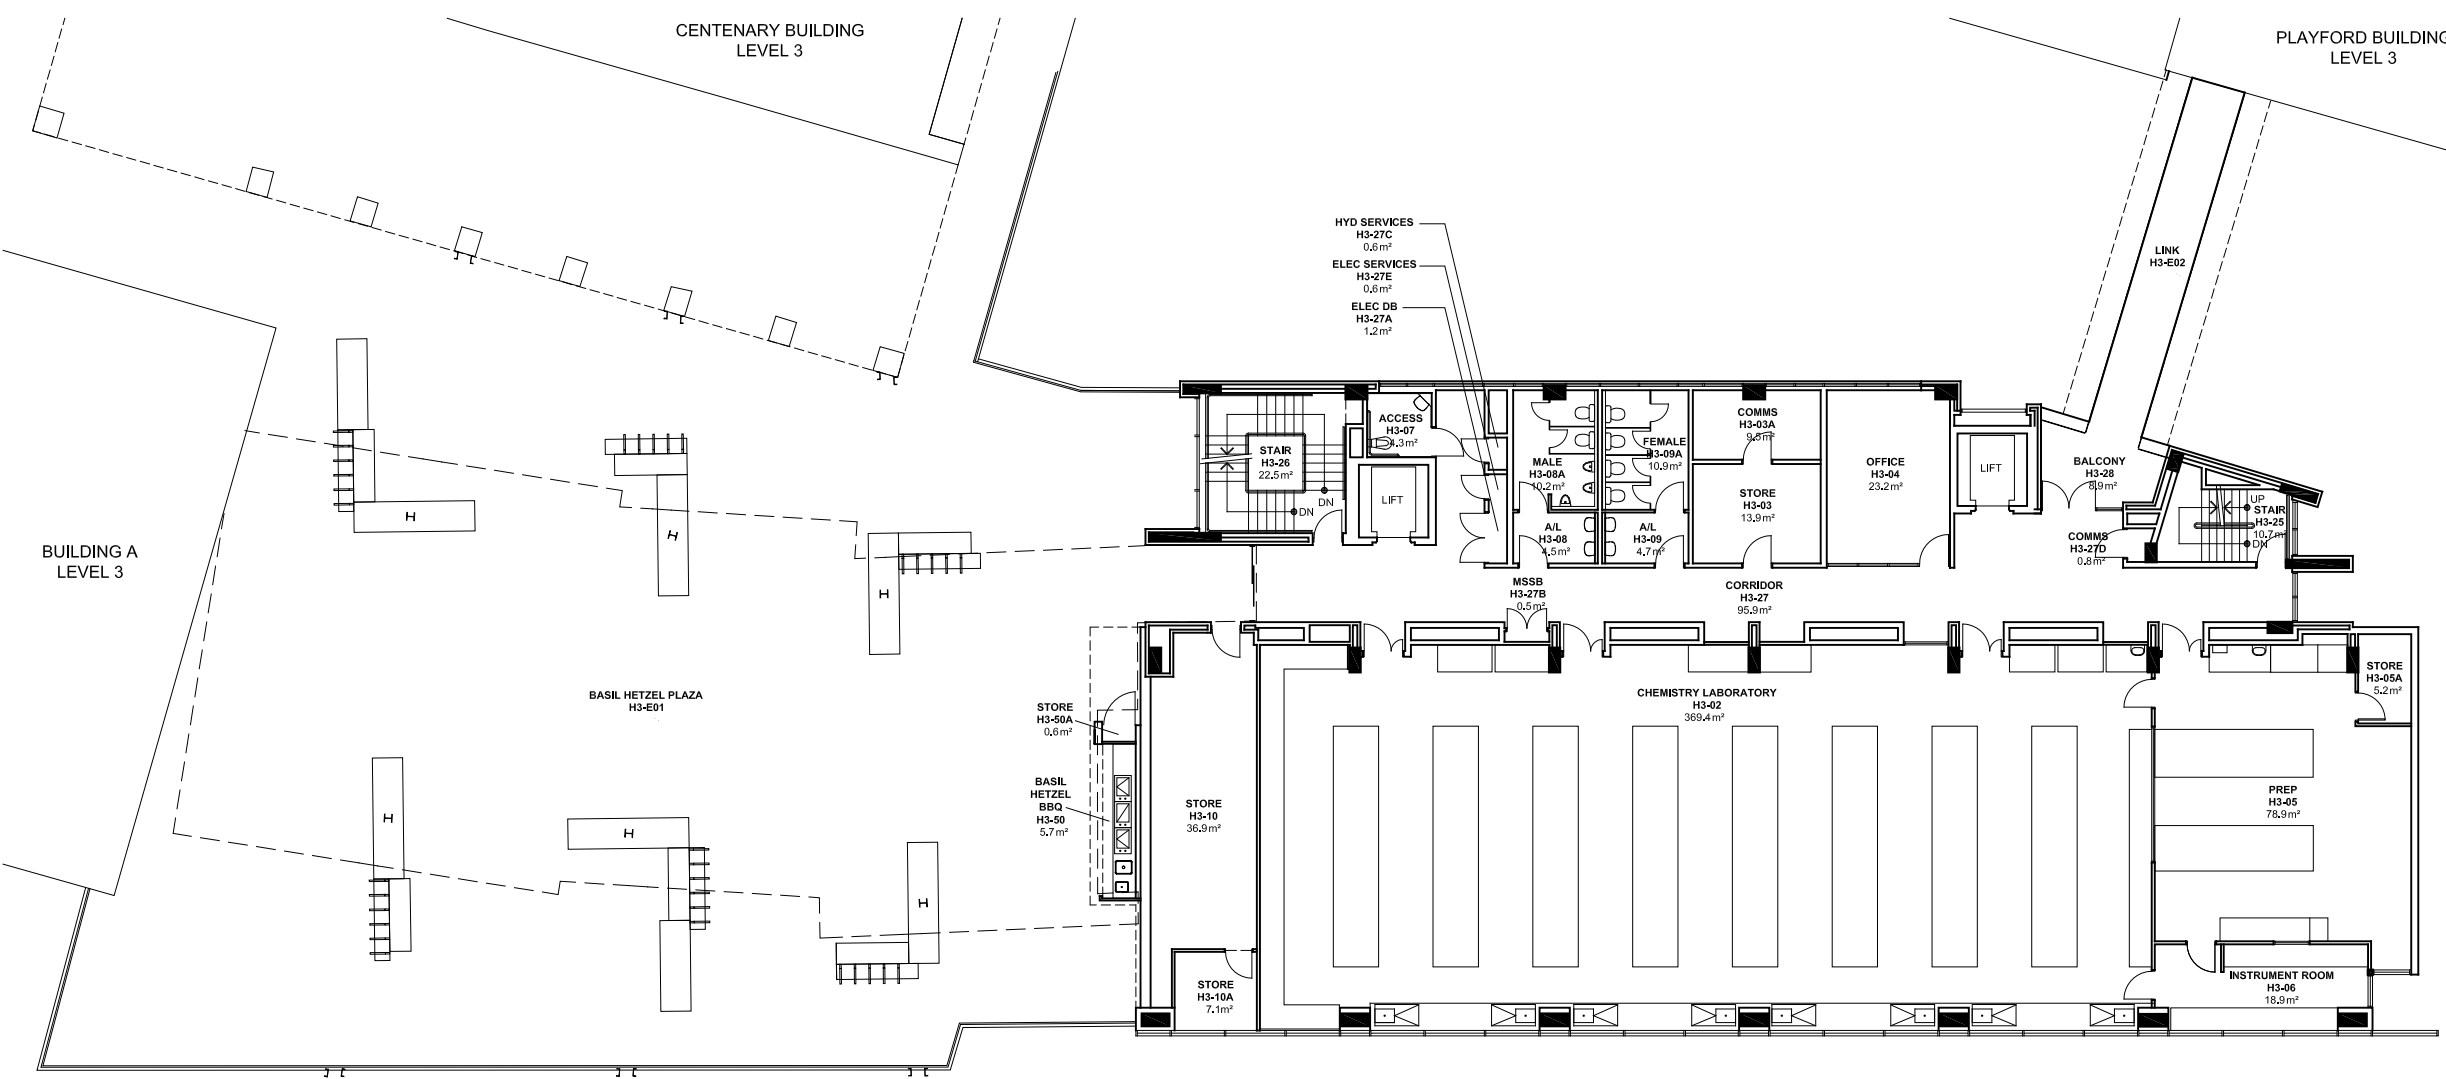

5 10m 25 50 75

**NOTES:**  
 Building Records drawings remain the property of the University of South Australia and must be returned upon request.  
 These drawings may be inaccurate, and are subject to change without notice. Any errors and/or omissions should be reported to the Facilities Management Unit.

UNIVERSITY OF SOUTH AUSTRALIA

**FACILITIES MANAGEMENT UNIT**  
 101 Currie Street, Adelaide, SA 5000

**BUILDING RECORDS  
 CITY EAST CAMPUS**

Building  
**BASIL HETZEL  
 BUILDING H  
 LEVEL 3**

Scale: Refer to scale bar  
 Drawn: J Hvalica  
 Last Update: 07/06/2021

Drawing No.: **A107PL03 - W**  
 Revision: **O**