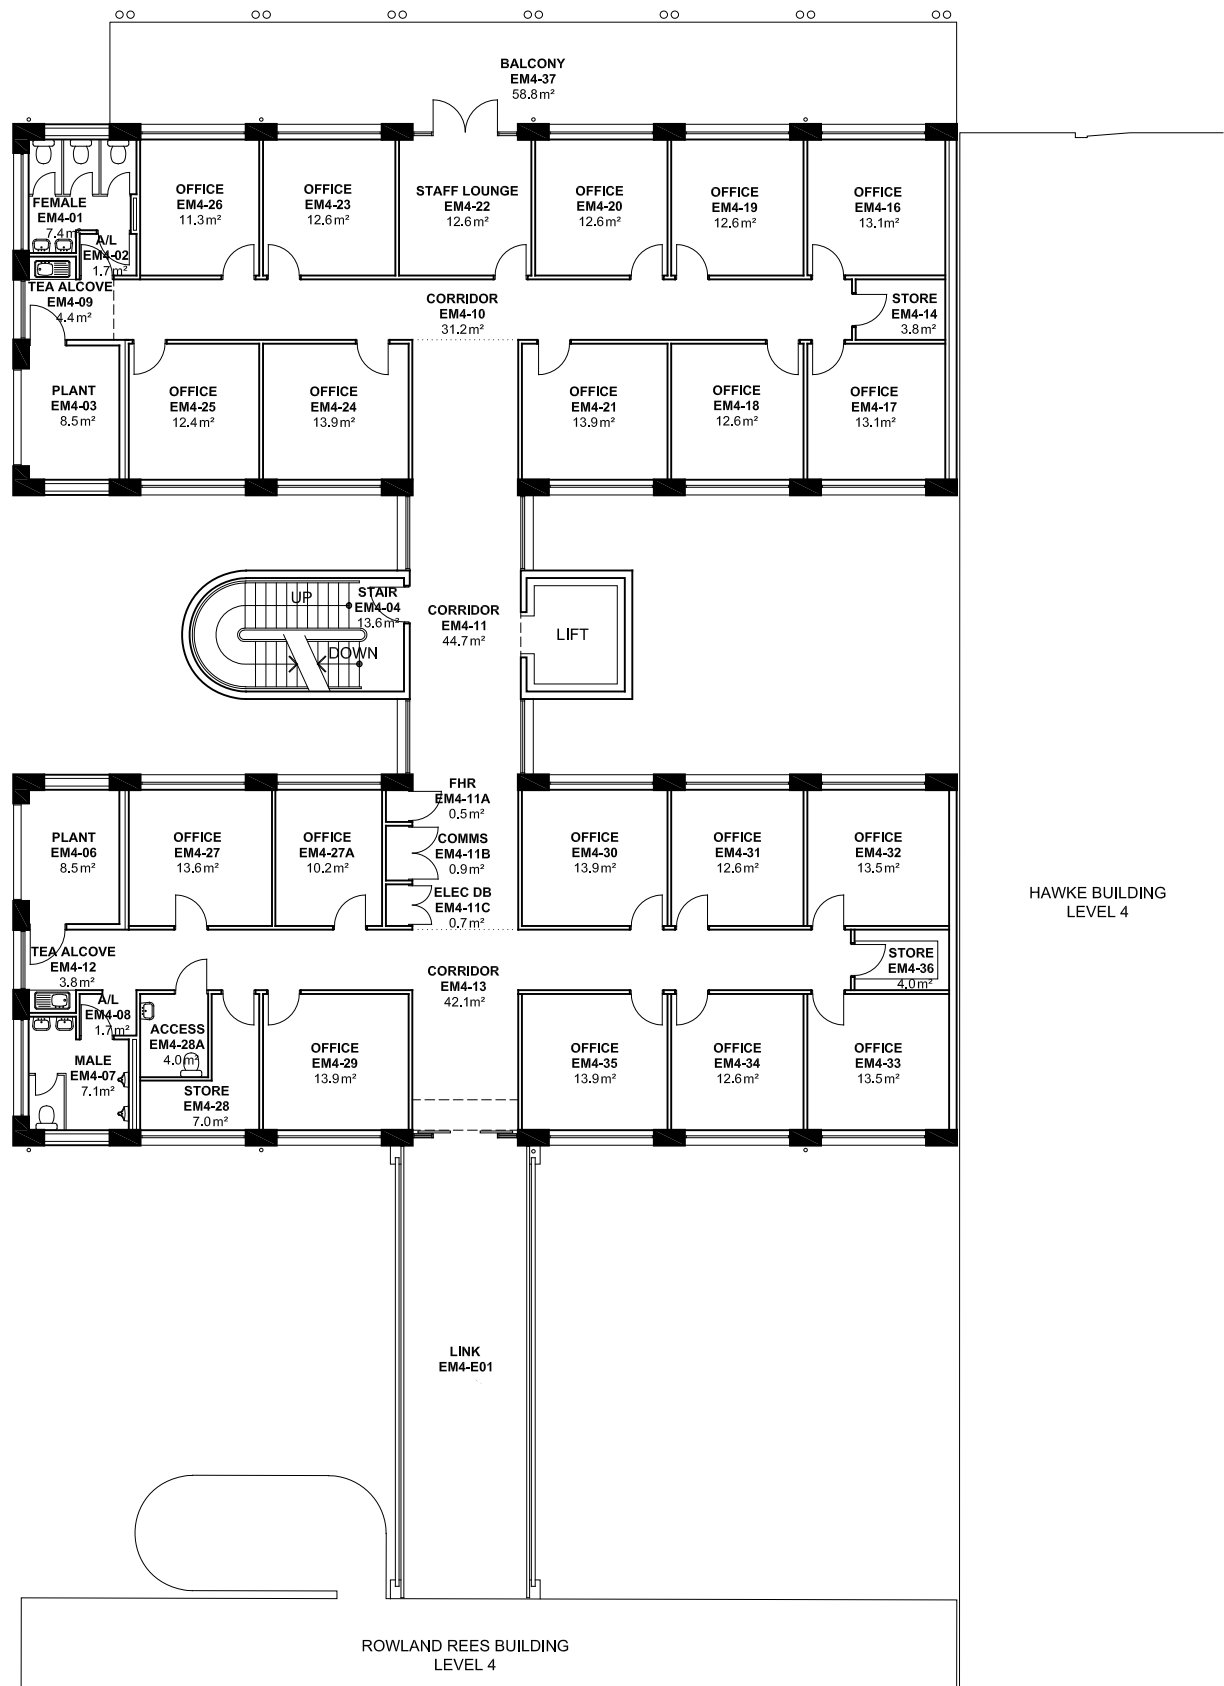

2 4 6 8 10m 20 40 60

NOTES:
 Building Records drawings remain the property of the University of South Australia and must be returned upon request.
 These drawings may be inaccurate, and are subject to change without notice. Any errors and/or omissions should be reported to the Facilities Management Unit.

Drawing No.: **A702PL04 - W**
 Revision: **O**

ROWLAND REES BUILDING LEVEL 4