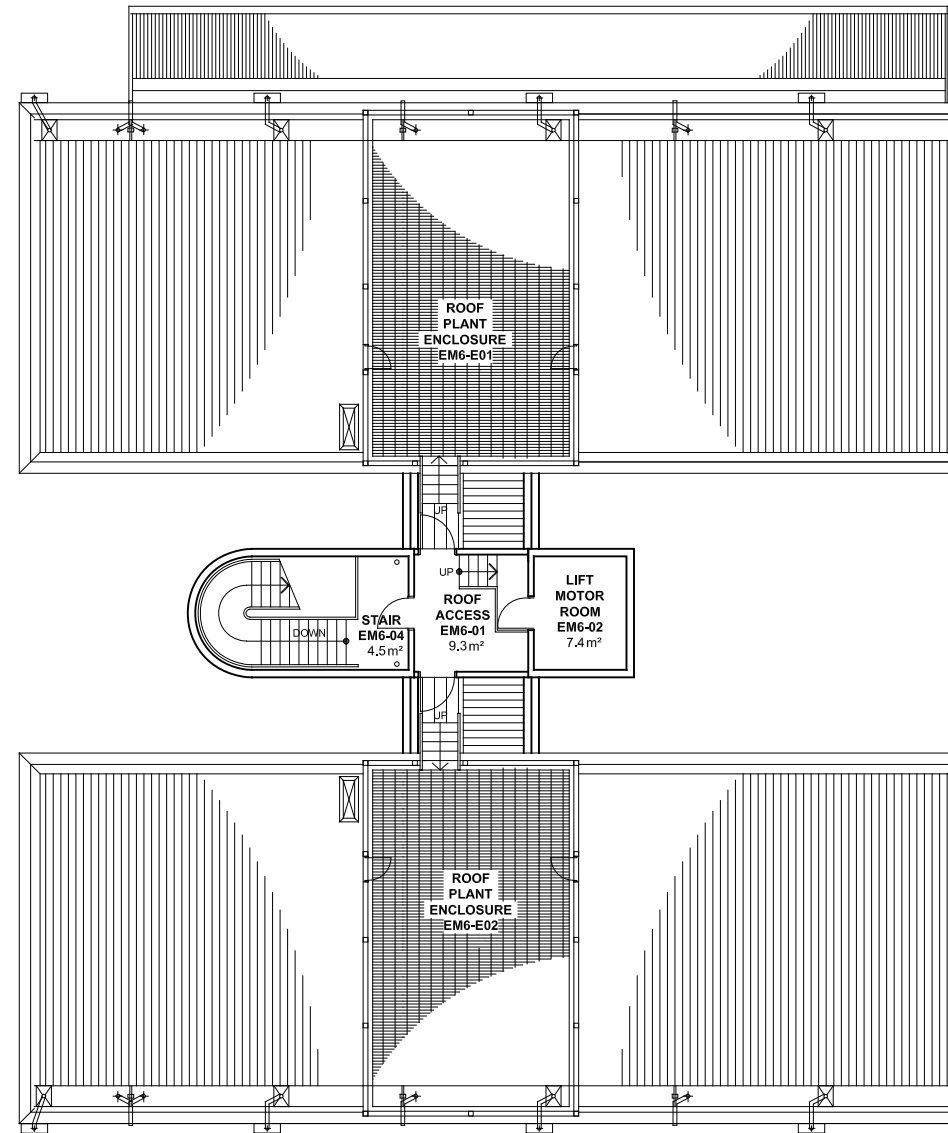

2 4 6 8 10m 20 40 60

NOTES:
 Building Records drawings remain the property of the University of South Australia and must be returned upon request.
 These drawings may be inaccurate, and are subject to change without notice. Any errors and/or omissions should be reported to the Facilities Management Unit.

Scale: Refer to scale bar
 Drawn: J Hvalica
 Last Update: 30/08/2018

Drawing No.: **A702PL06 - W**
 Revision: **D**