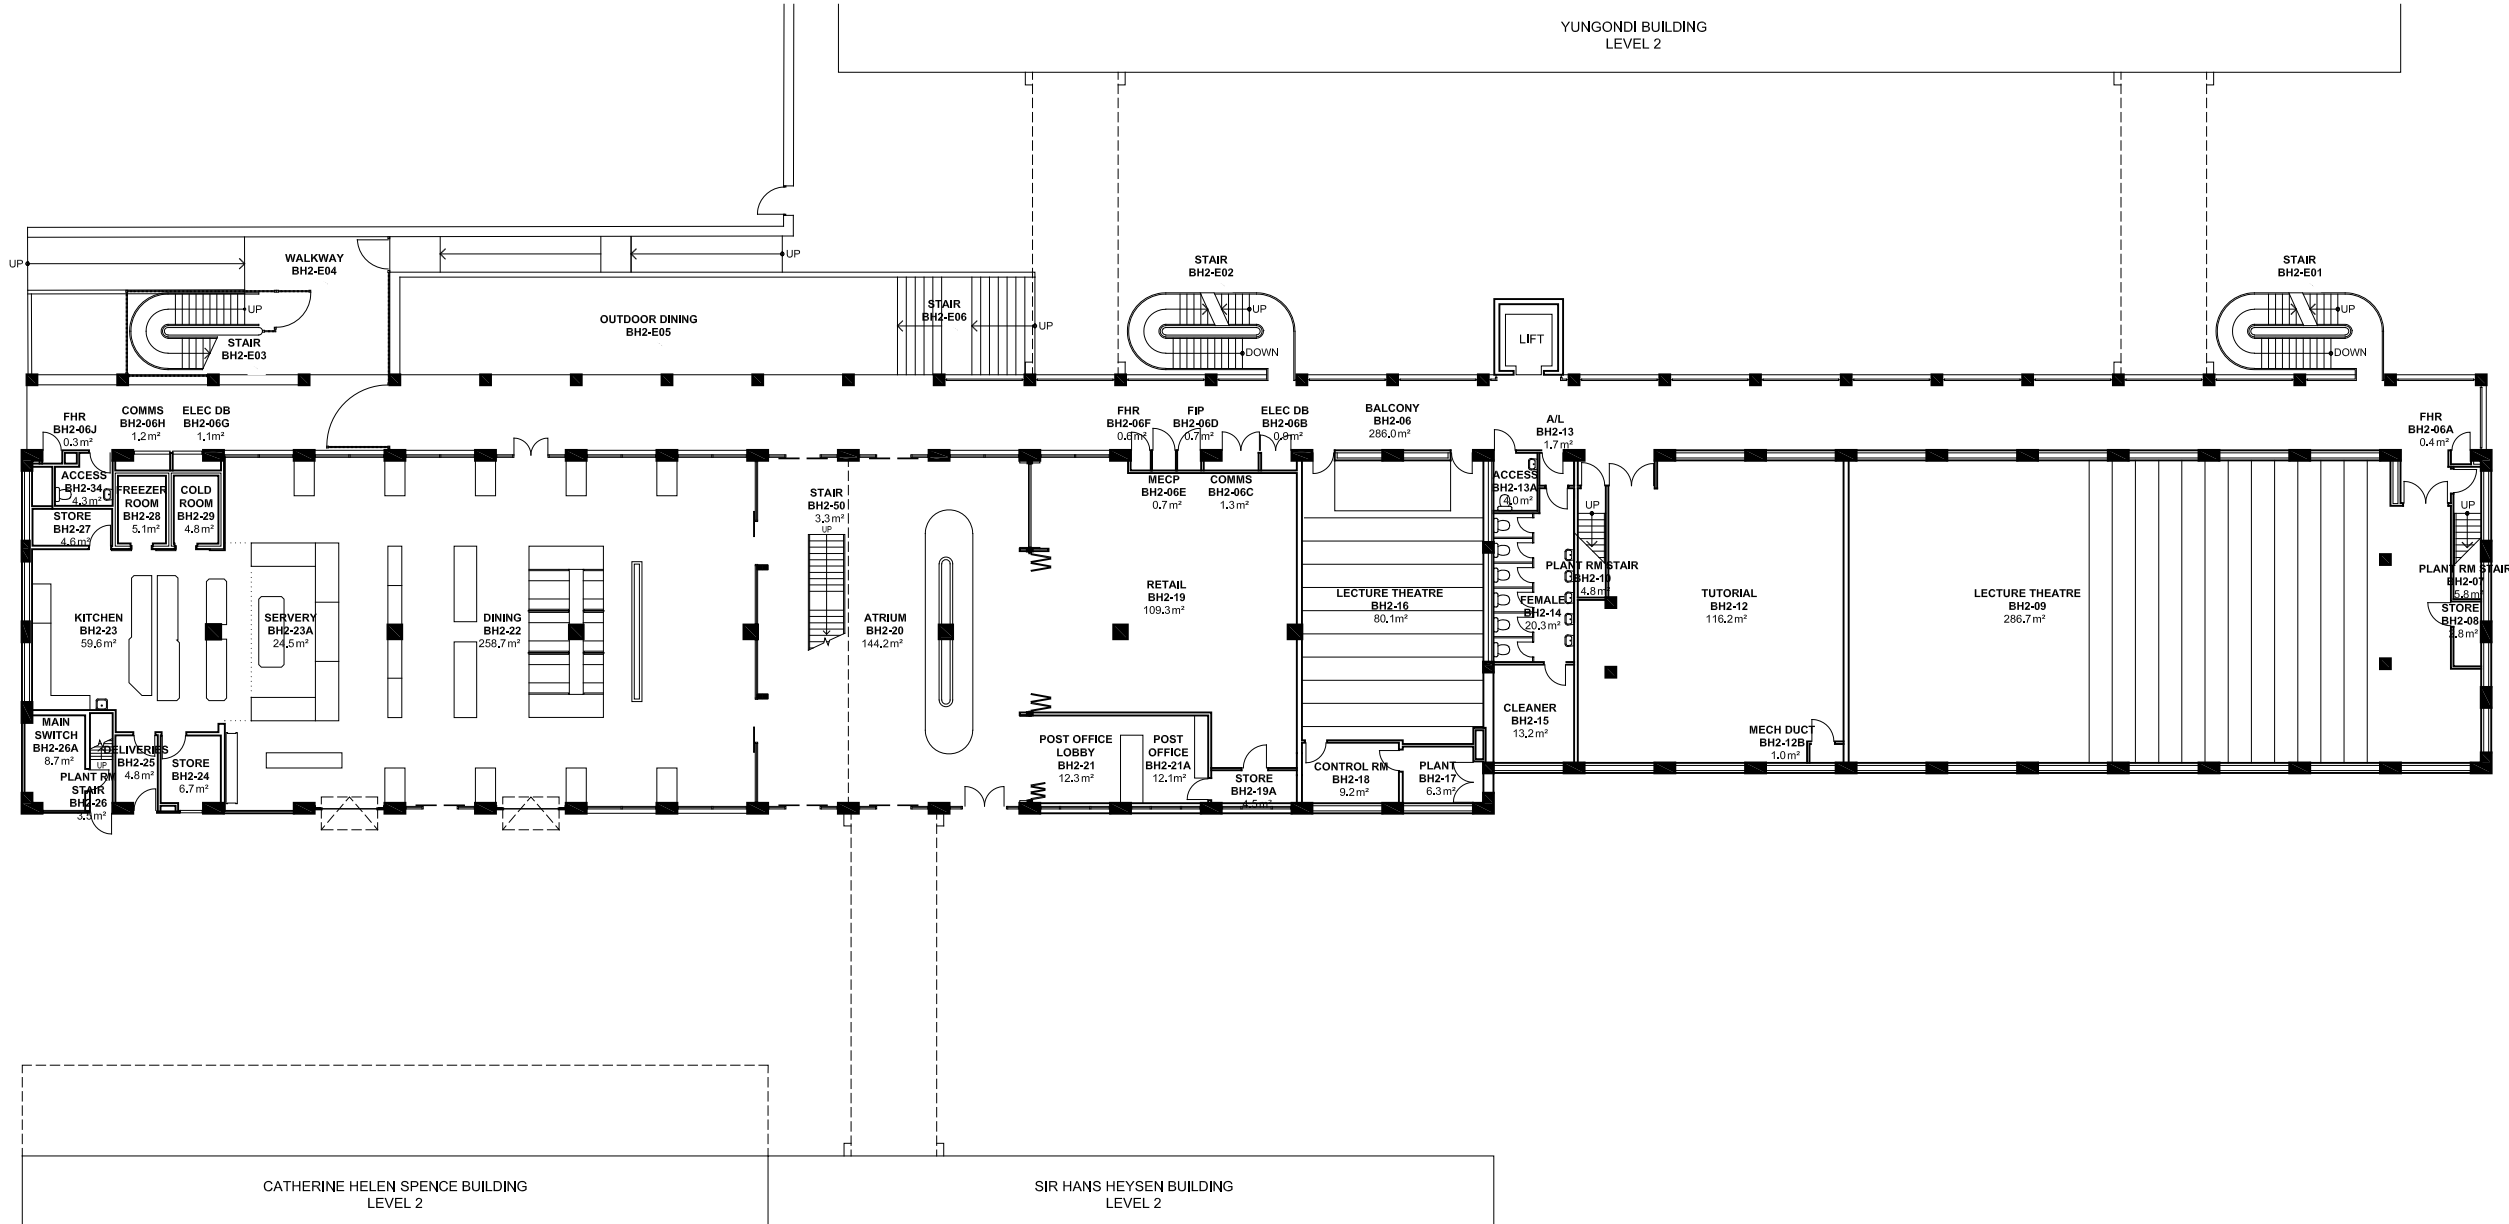

2 4 6 8 10m 20 30 40 50 60 80 100

NOTES:
 Building Records drawings remain the property of the University of South Australia and must be returned upon request.
 These drawings may be inaccurate, and are subject to change without notice. Any errors and/or omissions should be reported to the Facilities Management Unit.

UNIVERSITY OF SOUTH AUSTRALIA

FACILITIES MANAGEMENT UNIT
 101 Currie Street, Adelaide, SA 5000

BUILDING RECORDS
 CITY WEST CAMPUS

Building
 BARBARA HANRAHAN BUILDING BH
 LEVEL 2

Scale: Refer to scale bar
 Drawn: J Hvalica
 Last Update: 30/05/2023

Drawing No.: A704PL02 - W
 Revision: X