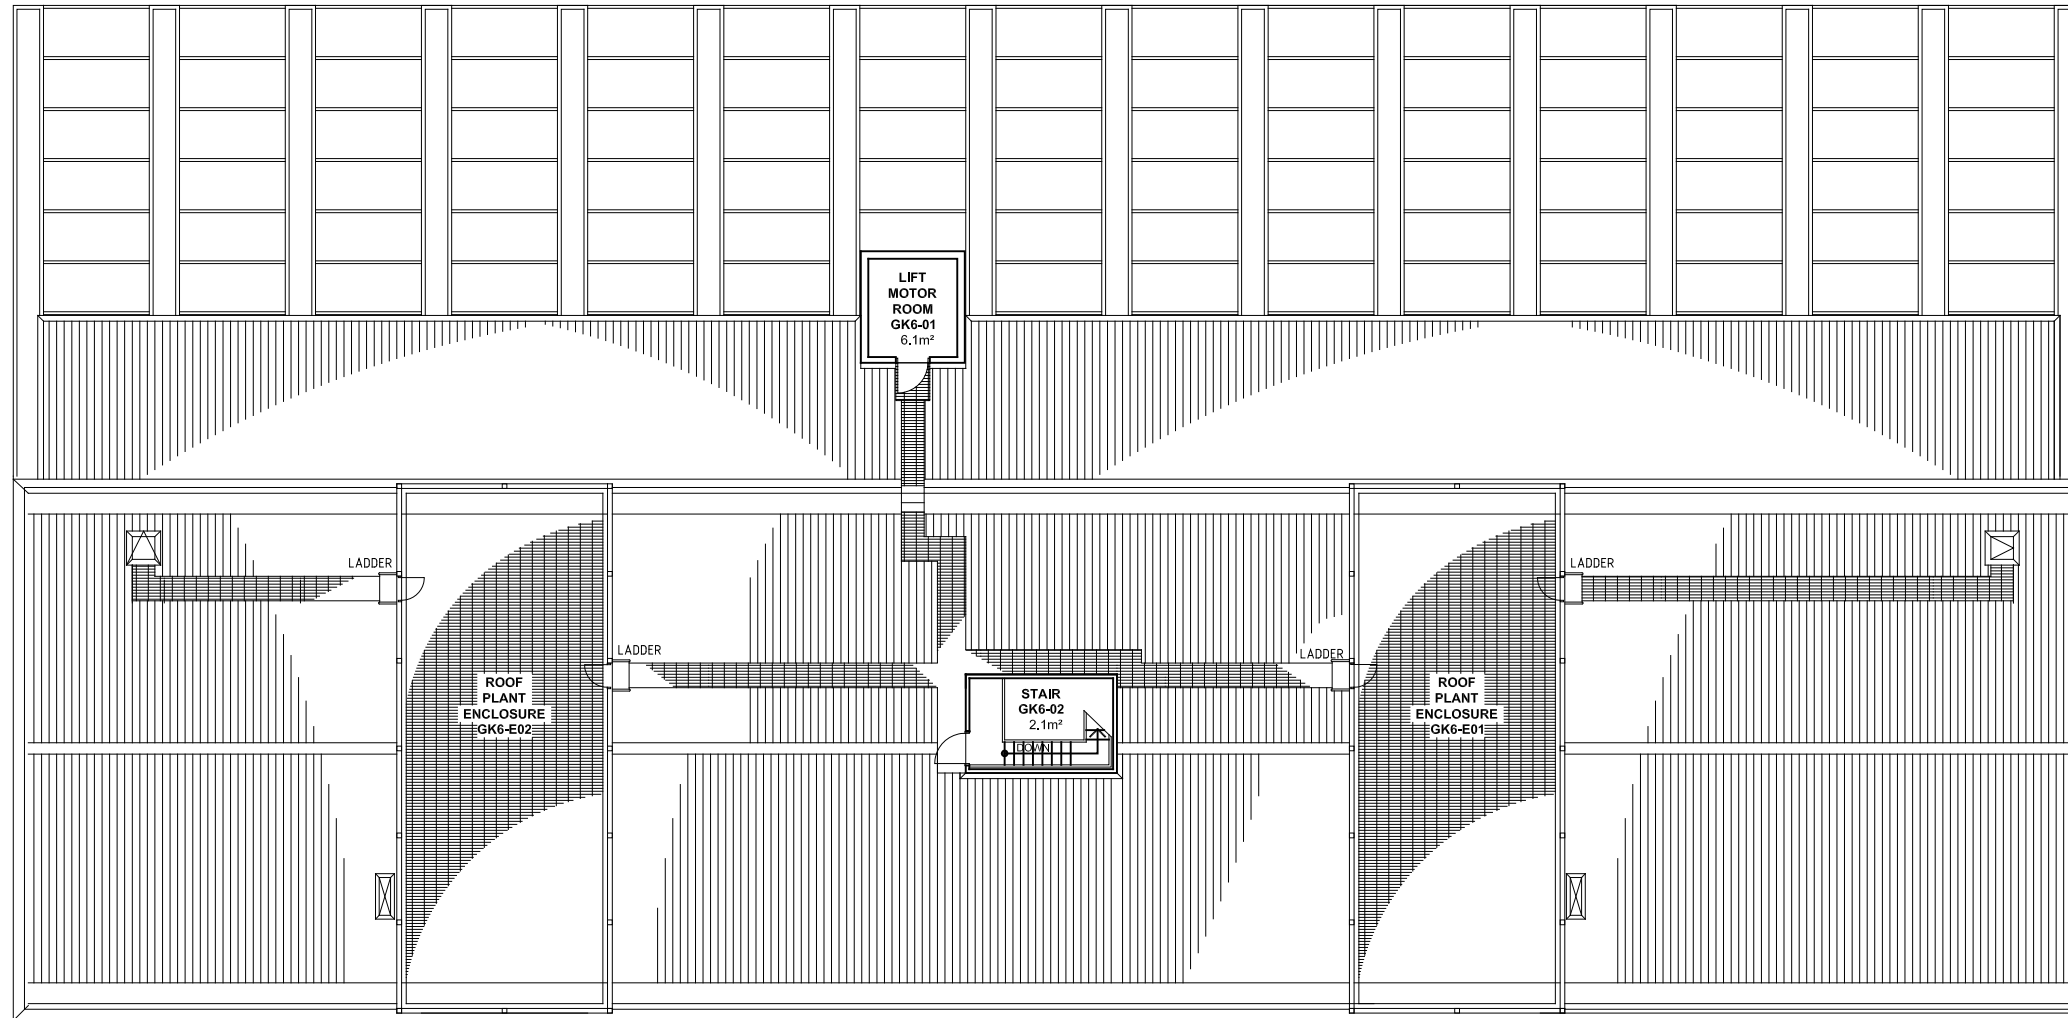

2 4 6 8 10m 20 40 60

NOTES:
 Building Records drawings remain the property of the University of South Australia and must be returned upon request.
 These drawings may be inaccurate, and are subject to change without notice. Any errors and/or omissions should be reported to the Facilities Management Unit.

Scale: Refer to scale bar Drawn: J Hvalica
 Last Update: 15/04/2016

Drawing No.: **A706PL06 - W** Revision: **B**