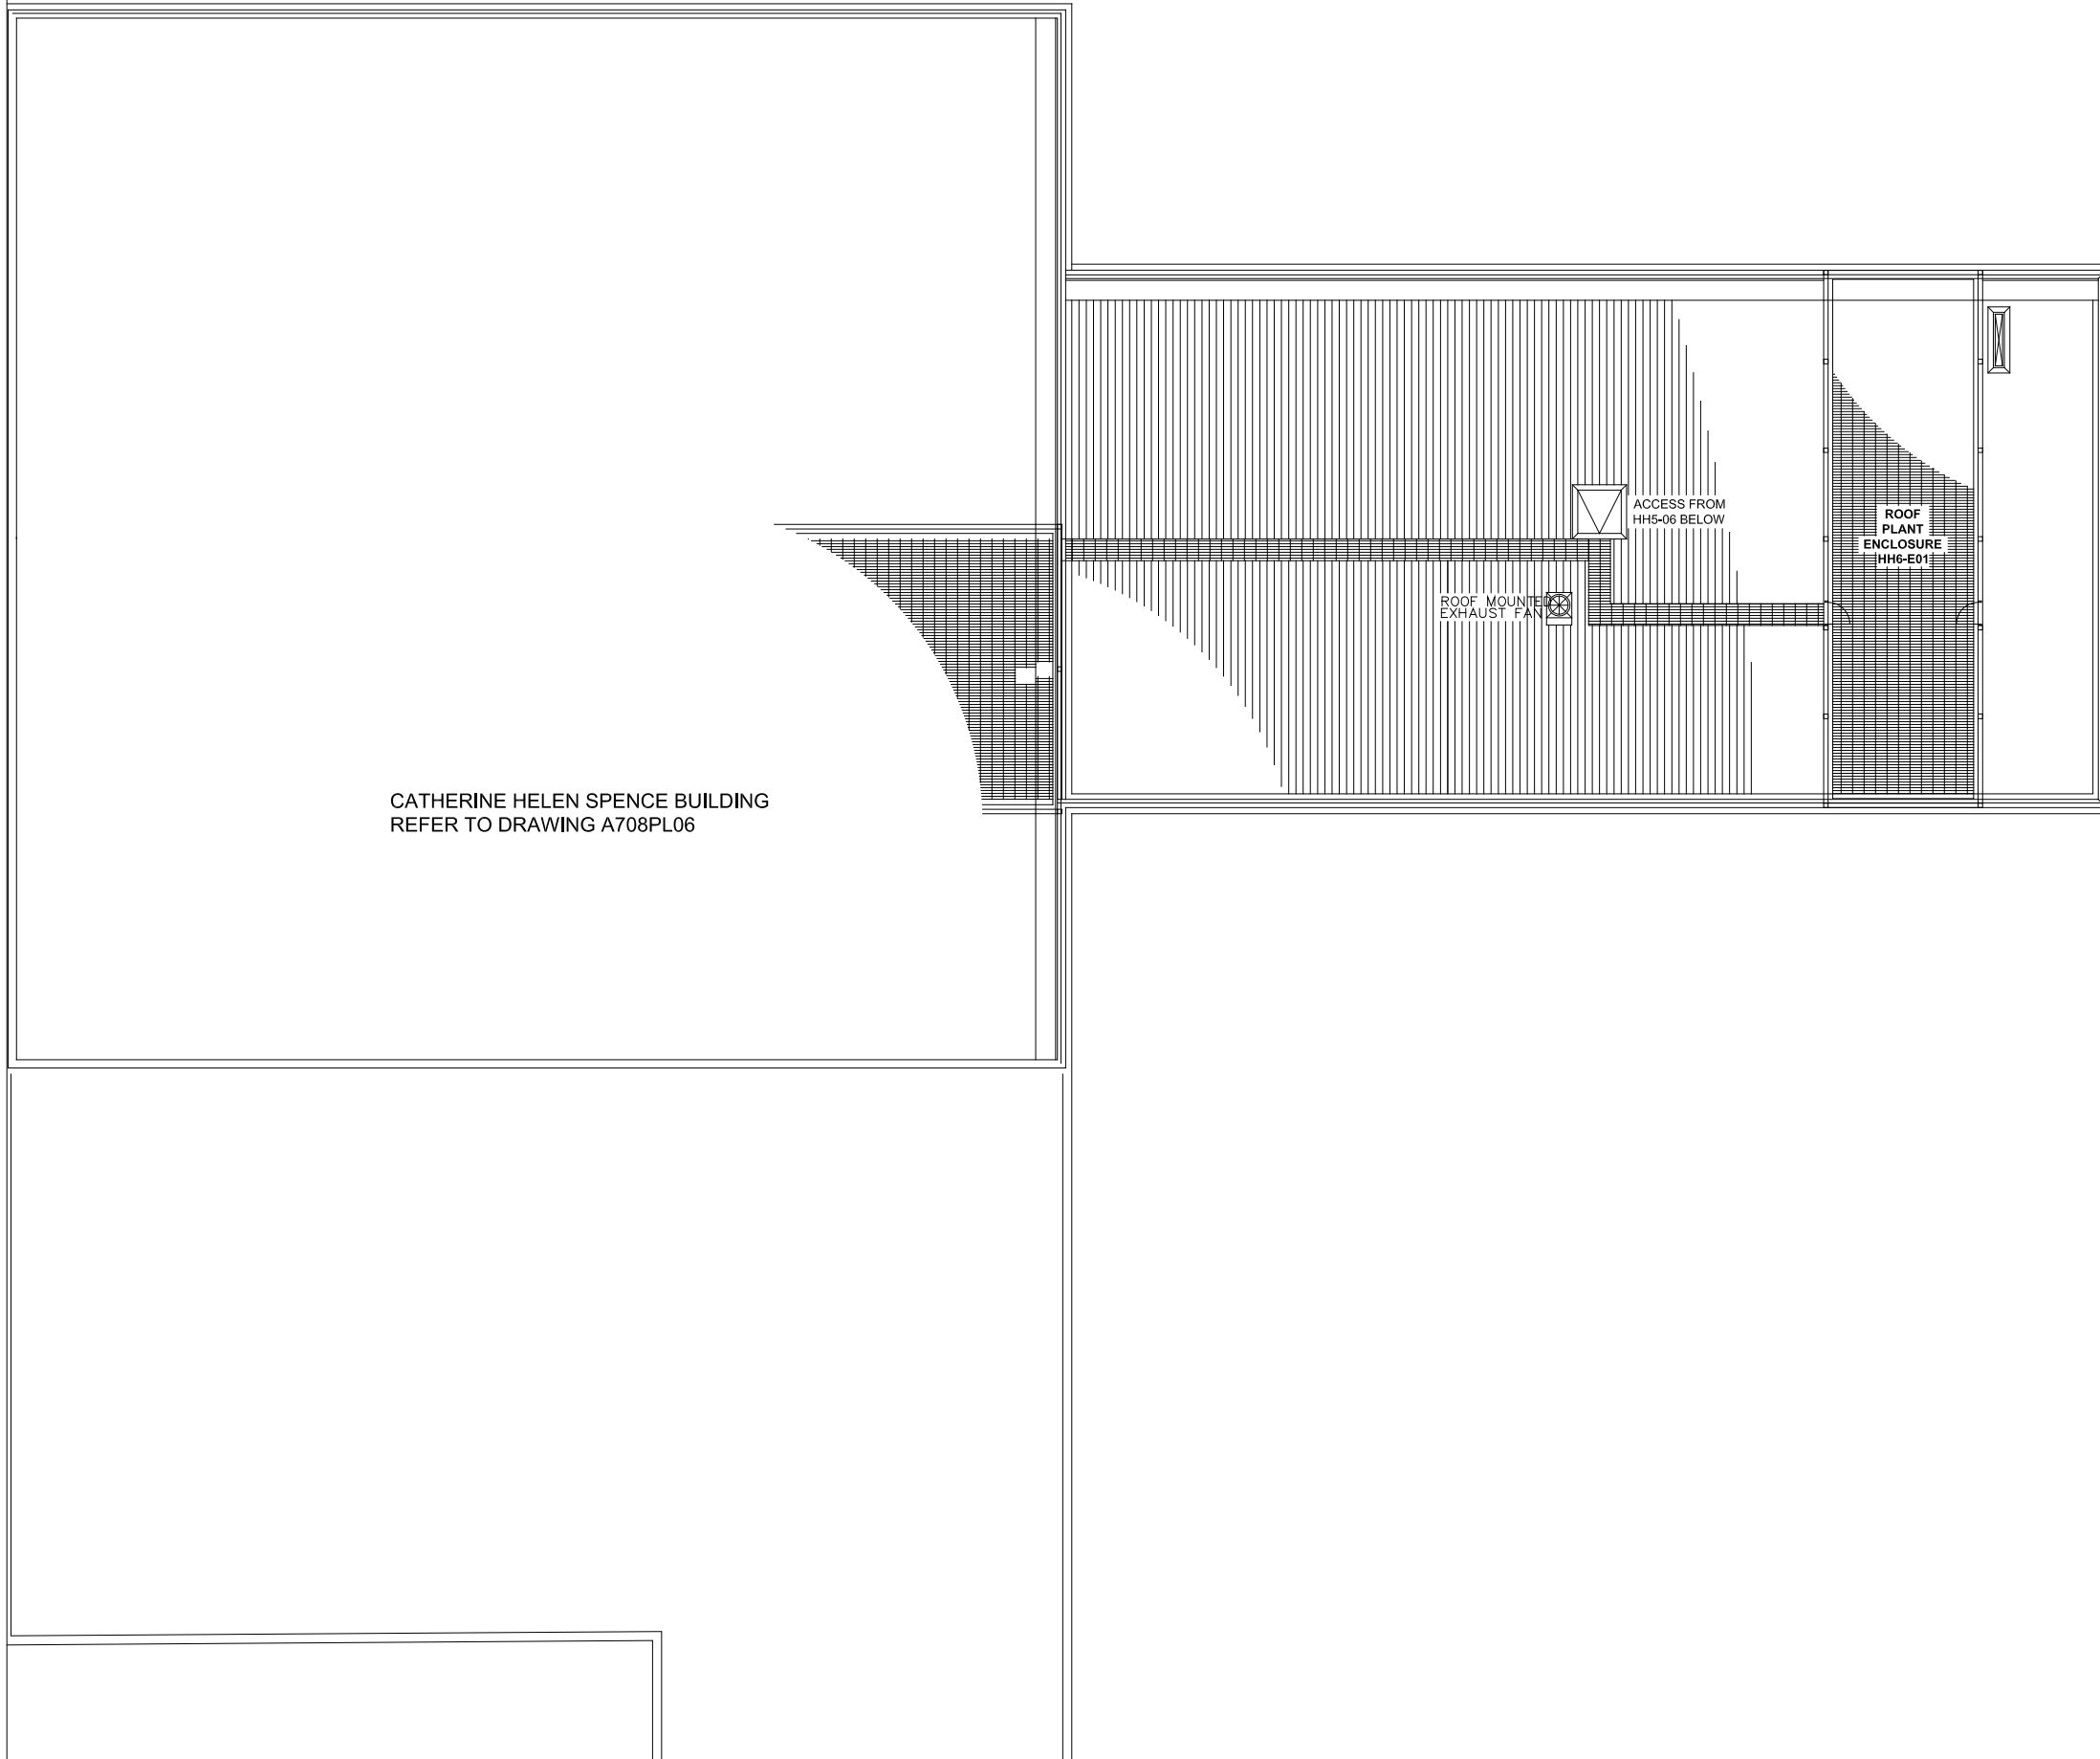

2 4 6 8 10m 20 40 60

NOTES:
Building Records drawings remain the property of the University of South Australia and must be returned upon request.
These drawings may be inaccurate, and are subject to change without notice. Any errors and/or omissions should be reported to the Facilities Management Unit.

Building
**SIR HANS HEYSEN
BUILDING HH
LEVEL 06 - ROOF**

Scale: Refer to scale bar	Drawn: J Hvalica
Last Update: 18/04/2016	

Drawing No.:	Revision:
A707PL06 - W	D