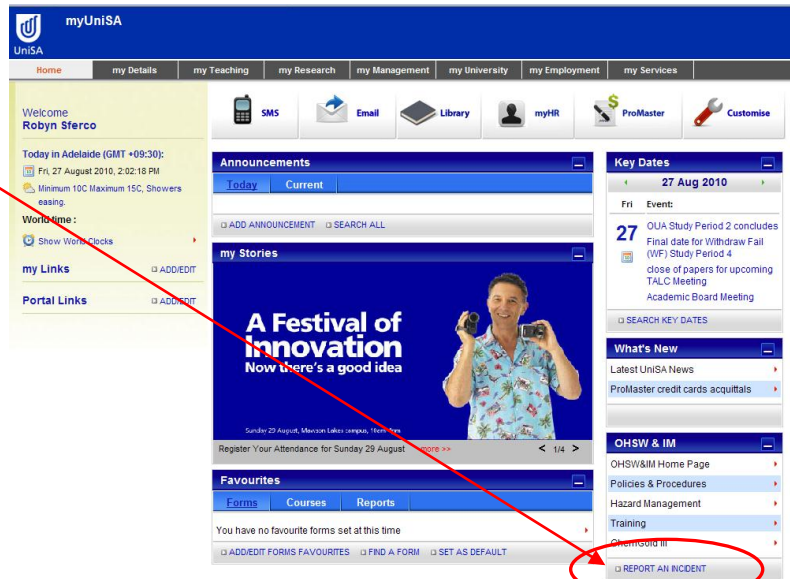

Quick Guide 3 – How to Login

Step 3.

Select **Report a Hazard / Incident** from the Safety & Wellbeing Section of the myUniSA Staff Portal homepage.

Step 4.

The **Health Safety & Injury Management System Home Page** is displayed.