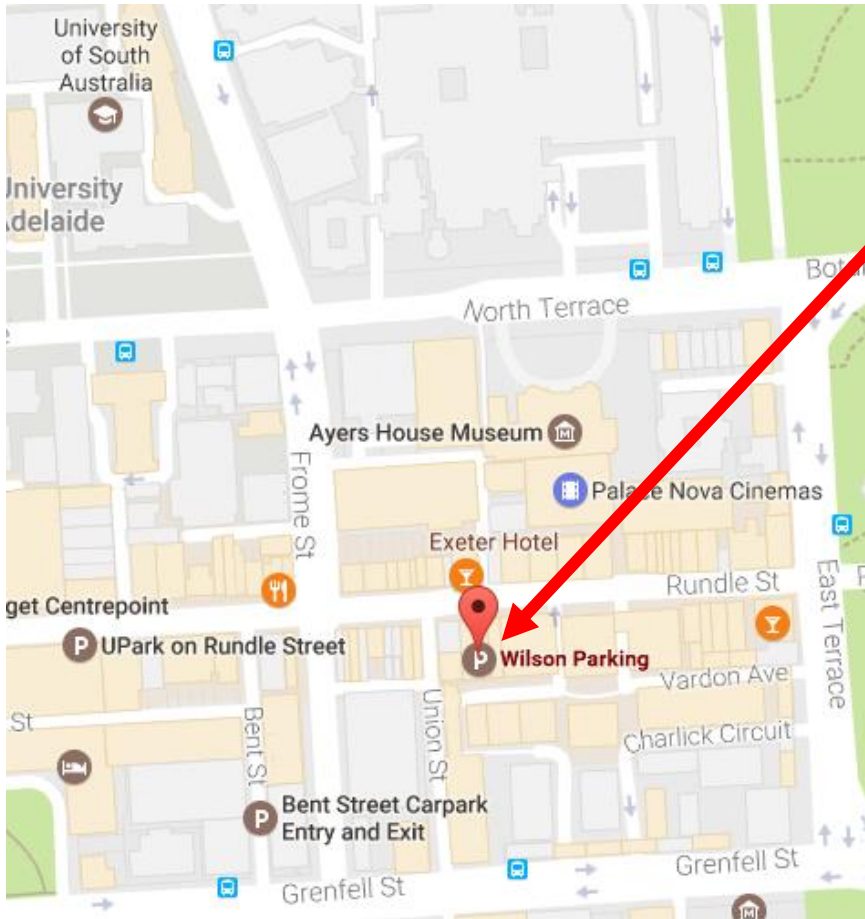

## CITY EAST TRANSIT PARKING

**Wilson Parking  
8 Union Street  
Adelaide**

**Union street located between  
Rundle and Grenfell Streets**

**UniSA transit bays located on  
level 2, bays 115 to 129**

**Entry is by tapping the card on the  
'tap and go reader' on bottom  
right of machine**