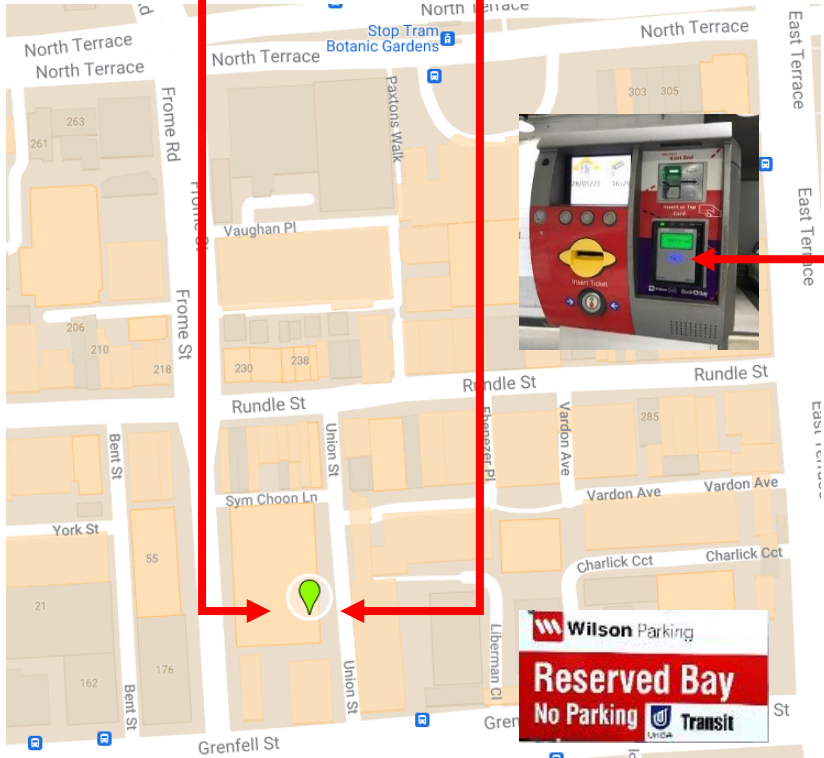

CITY EAST TRANSIT PARKING

WILSON PARKING

**Wilson Transit Parking
Frome Road
ENTRY ONLY**

**Wilson Transit Parking
8 Union Street
ENTRY & EXIT**

- Union St located between Rundle and Grenfell St **ENTRY & EXIT**
- Frome Rd **'ENTRY ONLY'** located between Rundle and Grenfell St
- UniSA Transit bays located on **Level 2, Bays 125 to 132**
- Entry – hold Wilson card flat on the 'tap and go reader' located on the bottom right of machine