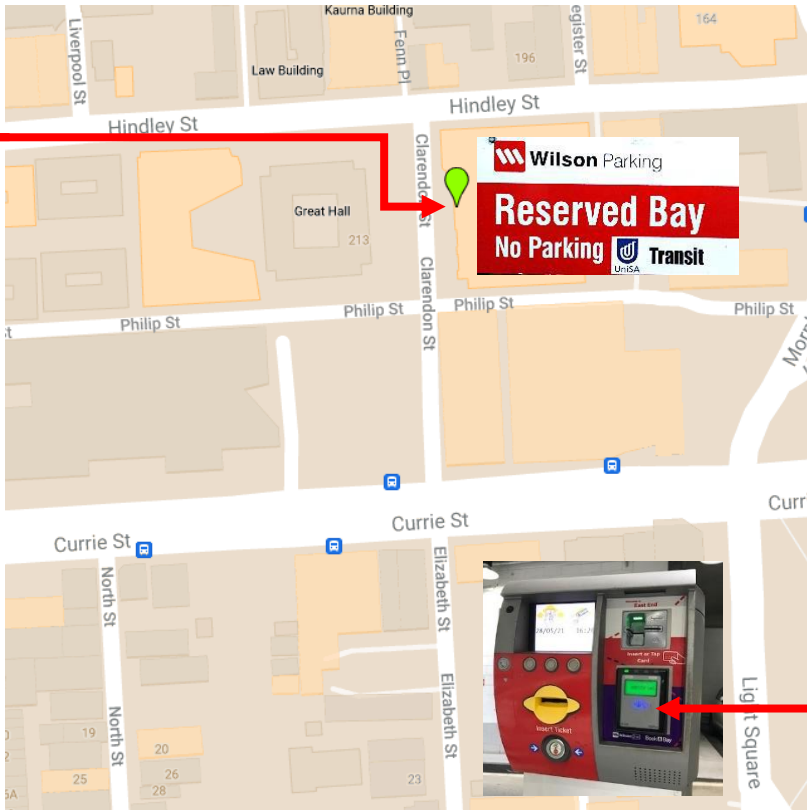

# CITY WEST TRANSIT PARKING

## WILSON TRANSIT PARKING | Clarendon Street, Adelaide

- Clarendon Street via Hindley Street (no access via Currie St)
- UniSA transit bays located on level 1
- Entry – hold Wilson card flat on the ‘tap and go reader’ located on the bottom right of machine
- **Park in Reserved Bay UniSA Transit**