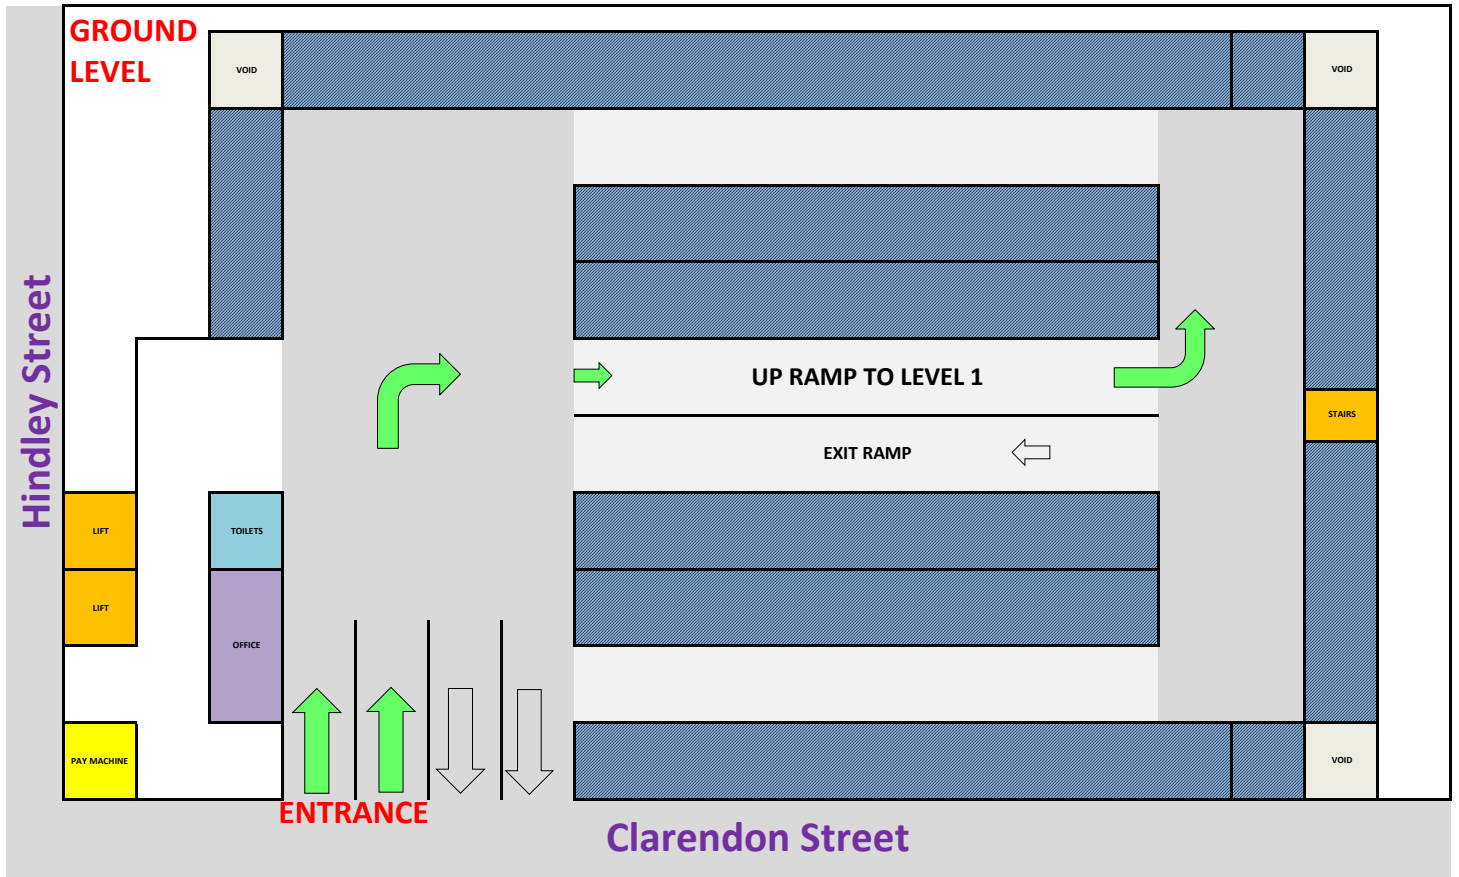

UniSA City West Transit Parking - Wilson Carpark

Entrance via Clarendon Street, UniSA bays start on level 1

LEGEND

- Other Bays
- Autopay Machine
- Lift or Stairs
- Uni SA Bays - Reserved bay sign with UniSA logo