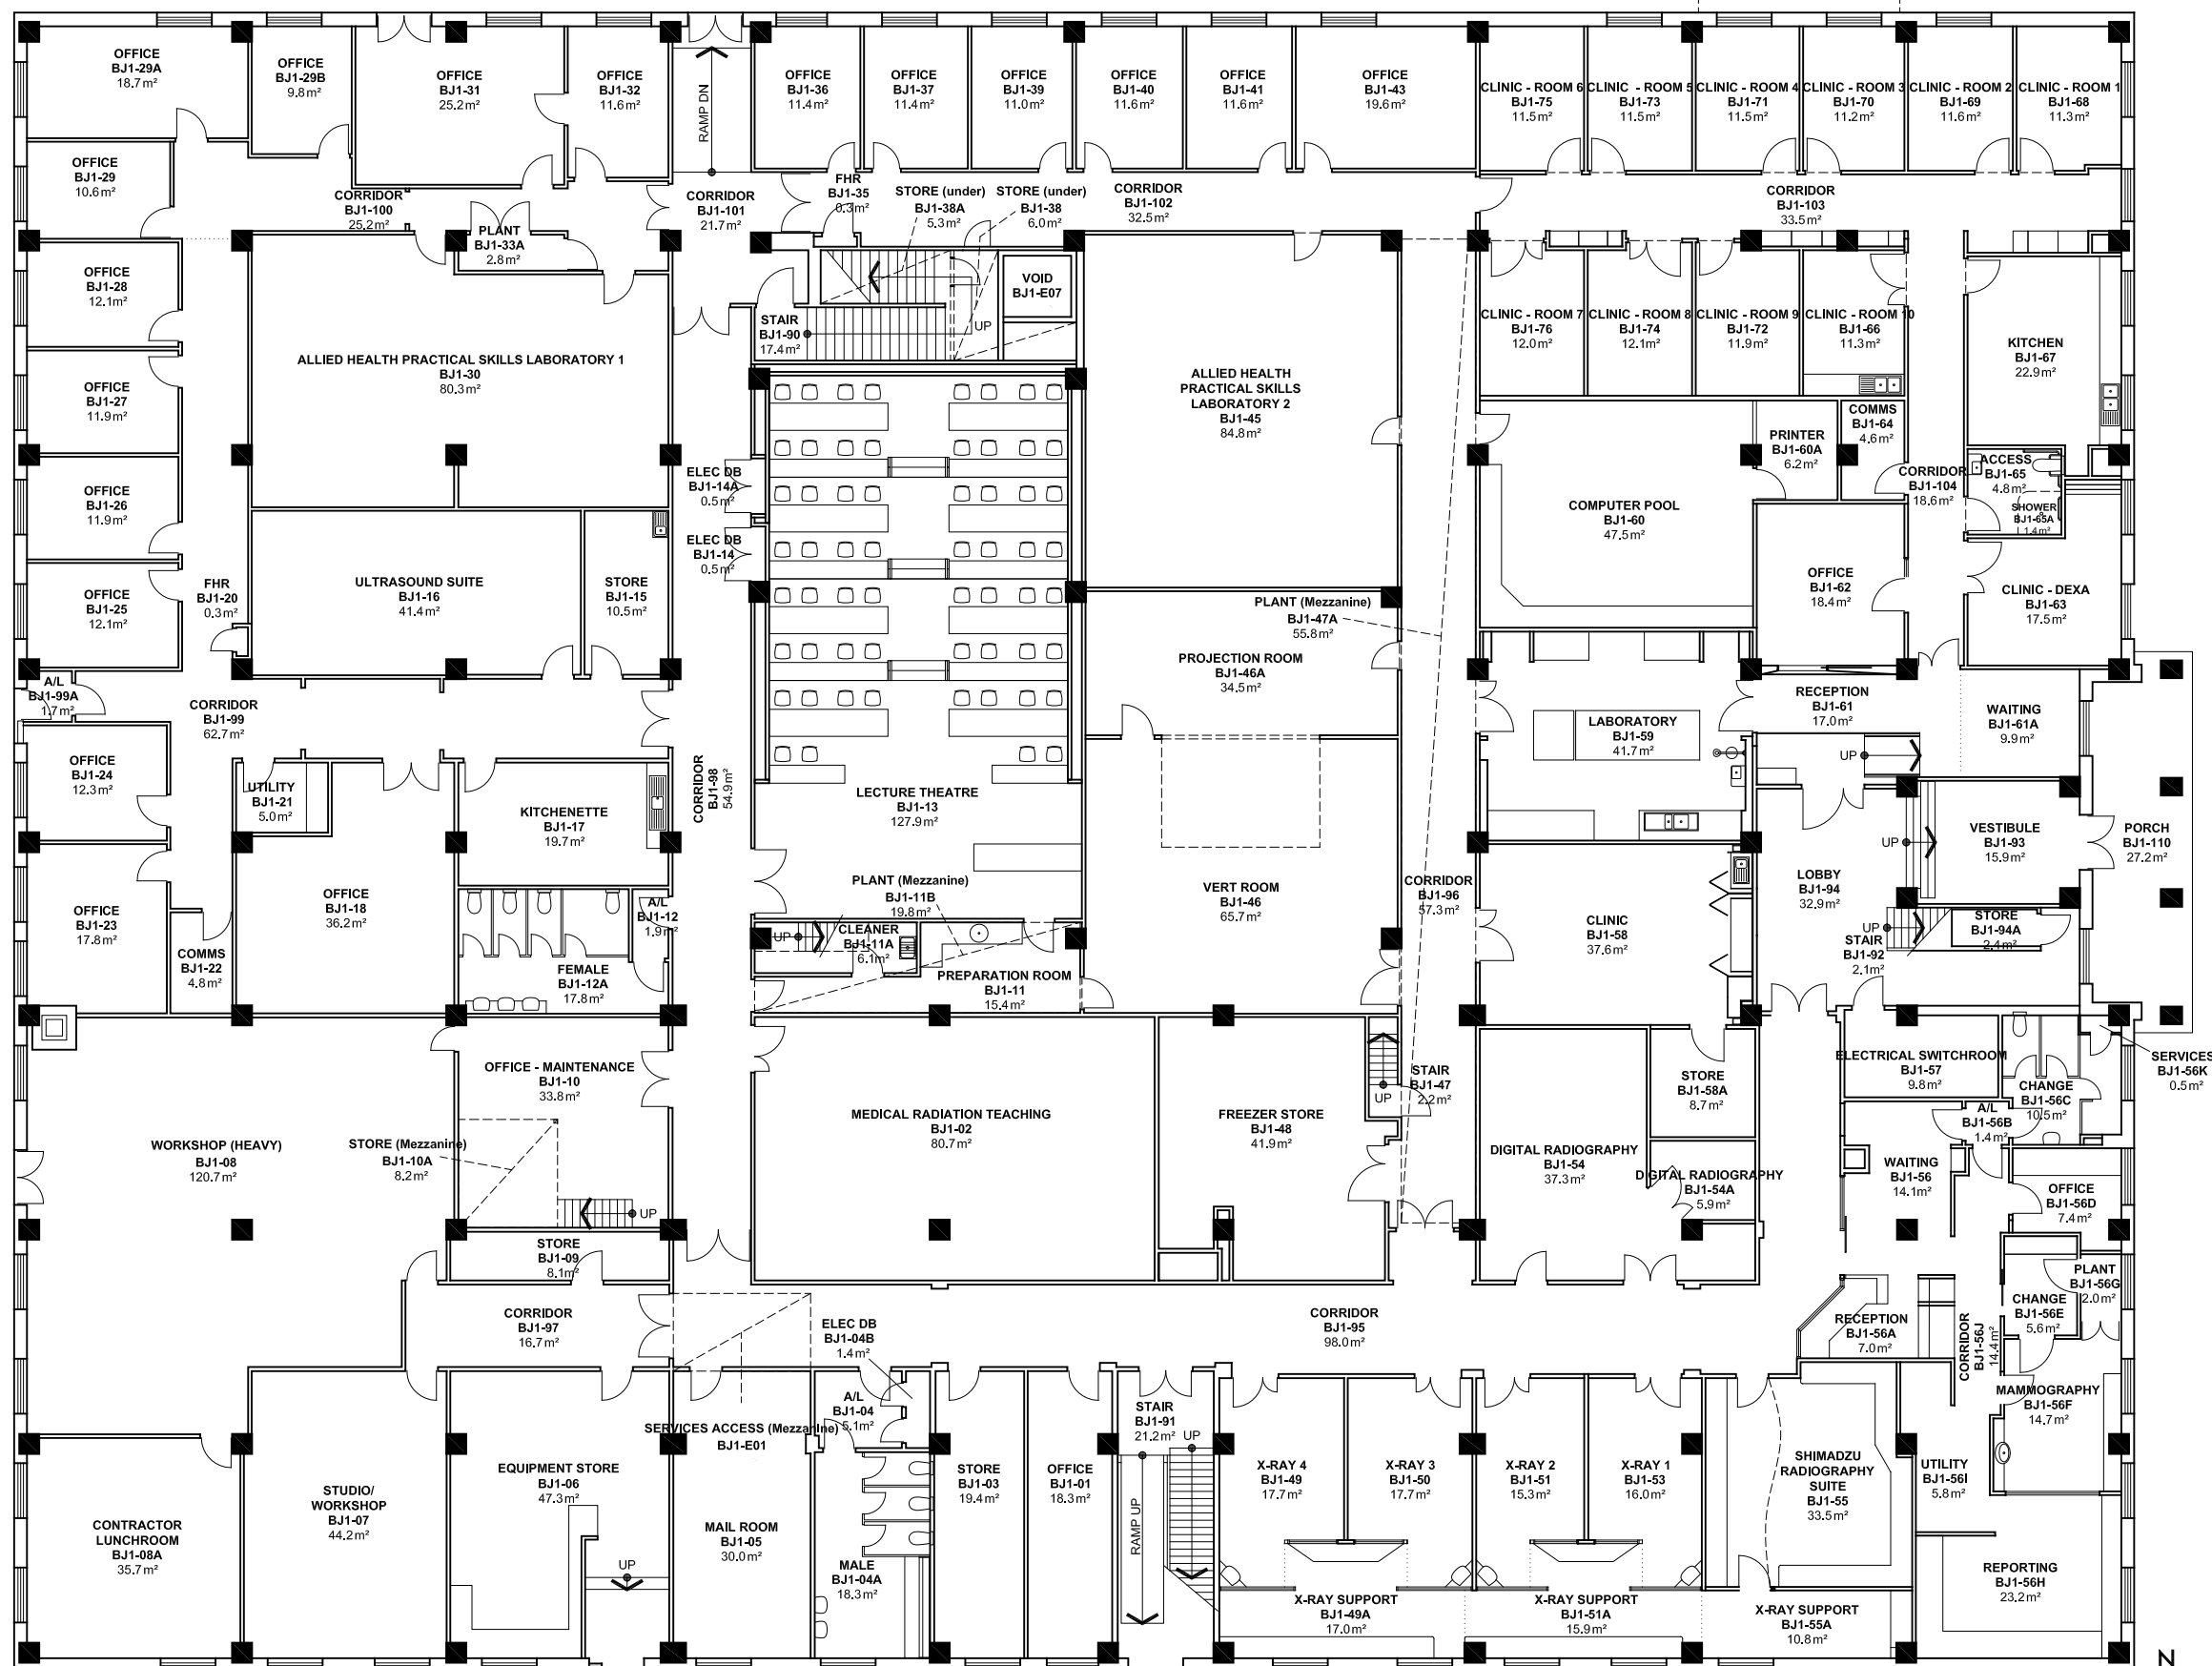

2 4 6 8 10m 20 40 60

NOTES:
 Building Records drawings remain the property of the University of South Australia and must be returned upon request.
 These drawings may be inaccurate, and are subject to change without notice. Any errors and/or omissions should be reported to the Facilities Management Unit.

Drawing No.: **A102PL01 - W**
 Revision: **zAO**