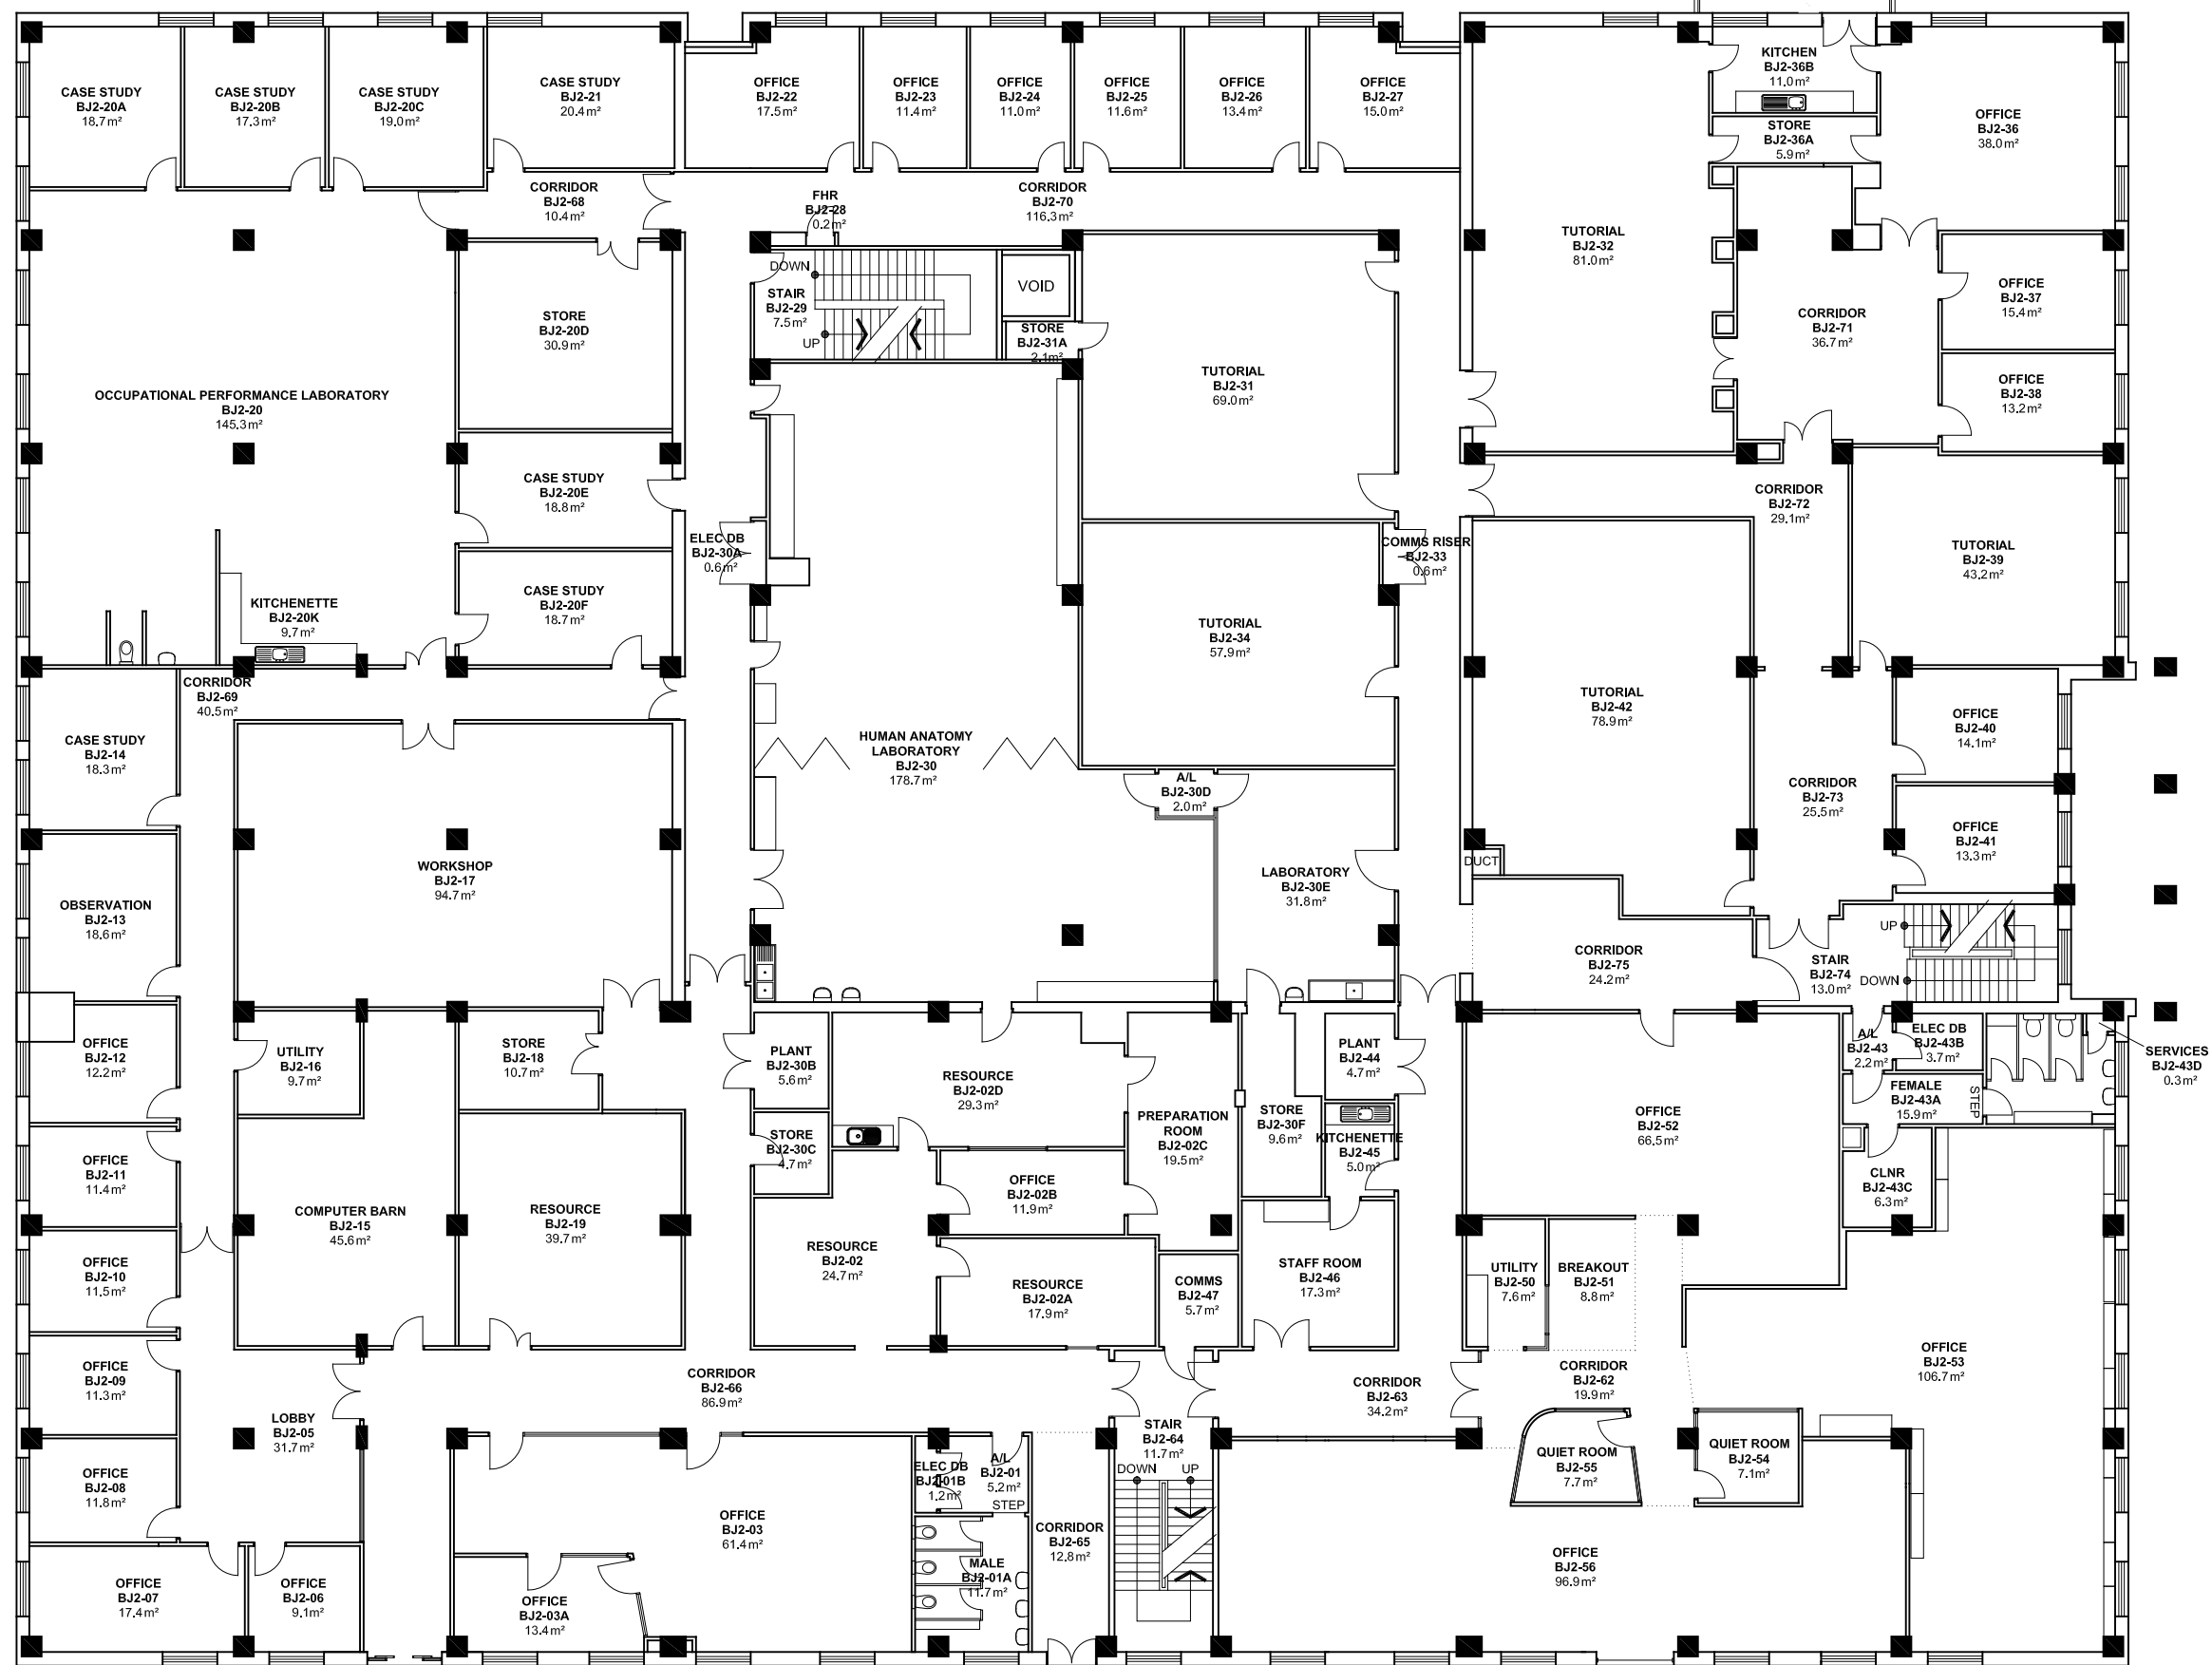

2 4 6 8 10m 20 40 60

NOTES:
 Building Records drawings remain the property of the University of South Australia and must be returned upon request.
 These drawings may be inaccurate, and are subject to change without notice. Any errors and/or omissions should be reported to the Facilities Management Unit.

UNIVERSITY OF SOUTH AUSTRALIA

FACILITIES MANAGEMENT UNIT
 101 Currie Street, Adelaide, SA 5000

BUILDING RECORDS CITY EAST CAMPUS

Building
BONYTHON JUBILEE BUILDING BJ LEVEL 2

Scale: Refer to scale bar
 Drawn: J Hvalica
 Last Update: 09/06/2021

Drawing No.: **A102PL02 - W**
 Revision: **zAA**

PLAYFORD BUILDING TERRACE