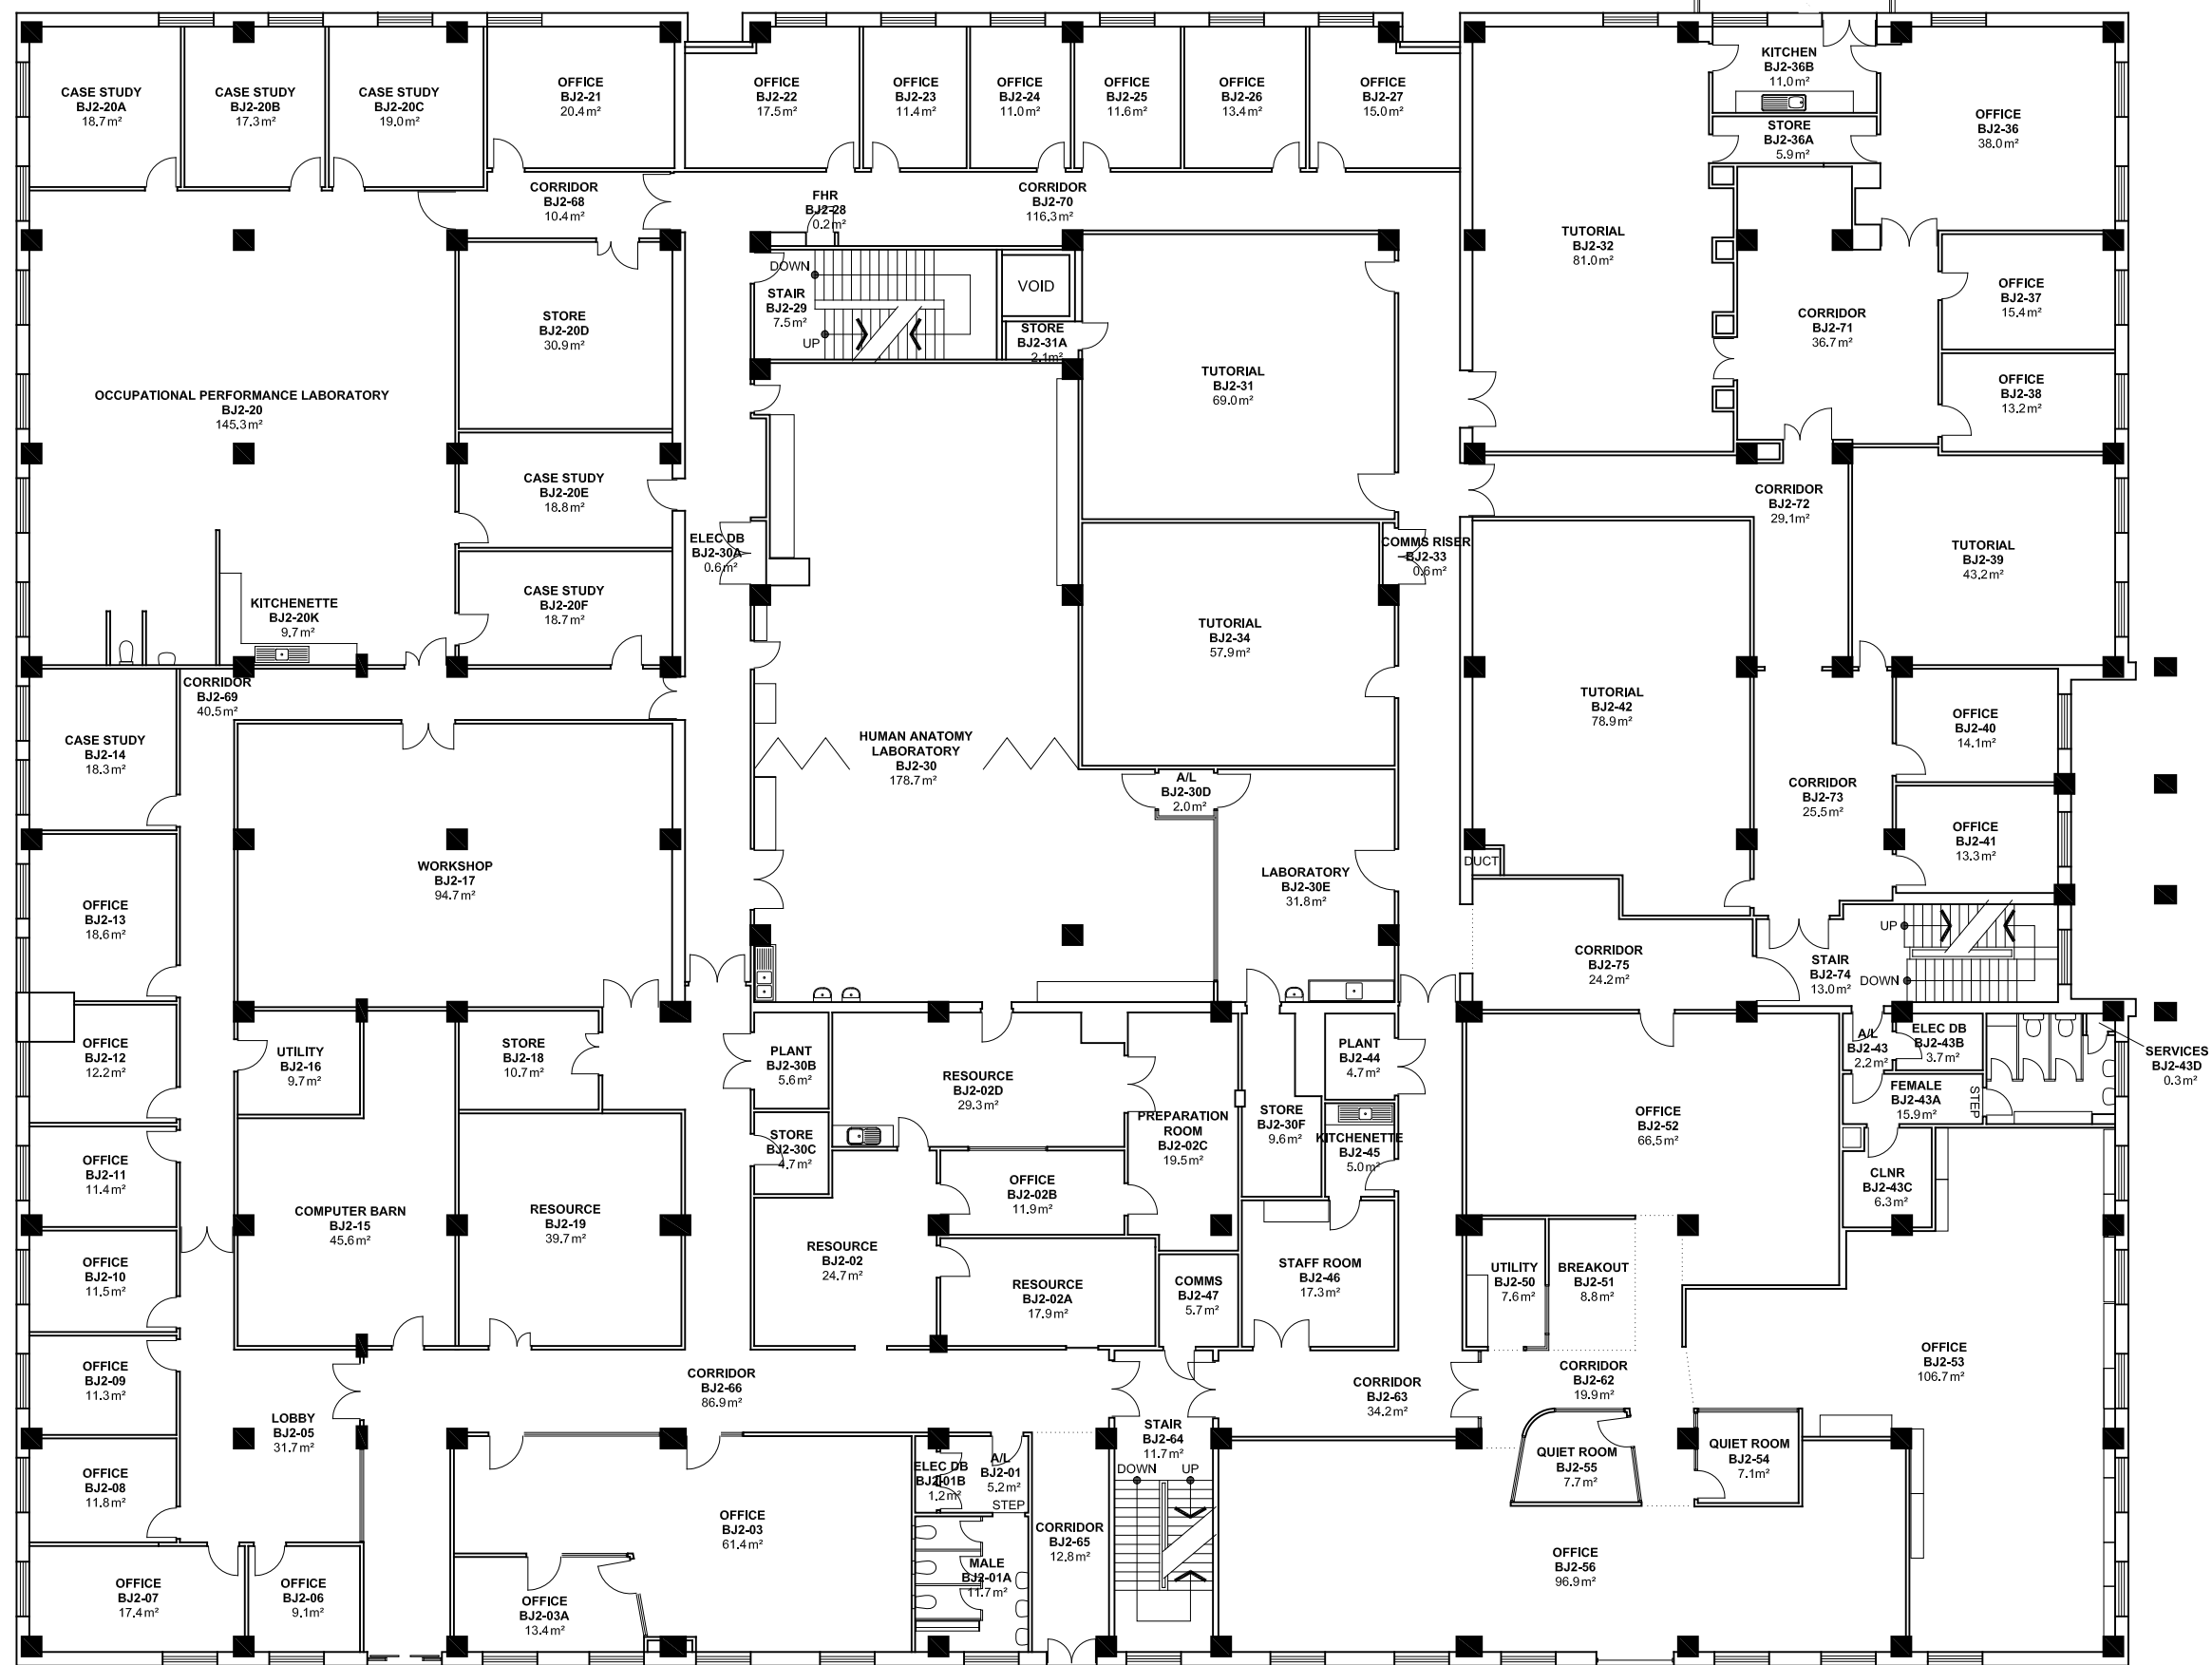

2 4 6 8 10m 20 40 60

**NOTES:**  
 Building Records drawings remain the property of the University of South Australia and must be returned upon request.  
 These drawings may be inaccurate, and are subject to change without notice. Any errors and/or omissions should be reported to the Facilities Management Unit.

**UNIVERSITY OF SOUTH AUSTRALIA**

**FACILITIES MANAGEMENT UNIT**  
 101 Currie Street, Adelaide, SA 5000

**BUILDING RECORDS CITY EAST CAMPUS**

Building  
**BONYTHON JUBILEE BUILDING BJ LEVEL 2**

Scale: Refer to scale bar  
 Drawn: J Hvalica  
 Last Update: 18/10/2024

Drawing No.: **A102PL02 - W**  
 Revision: **zAC**

PLAYFORD BUILDING TERRACE