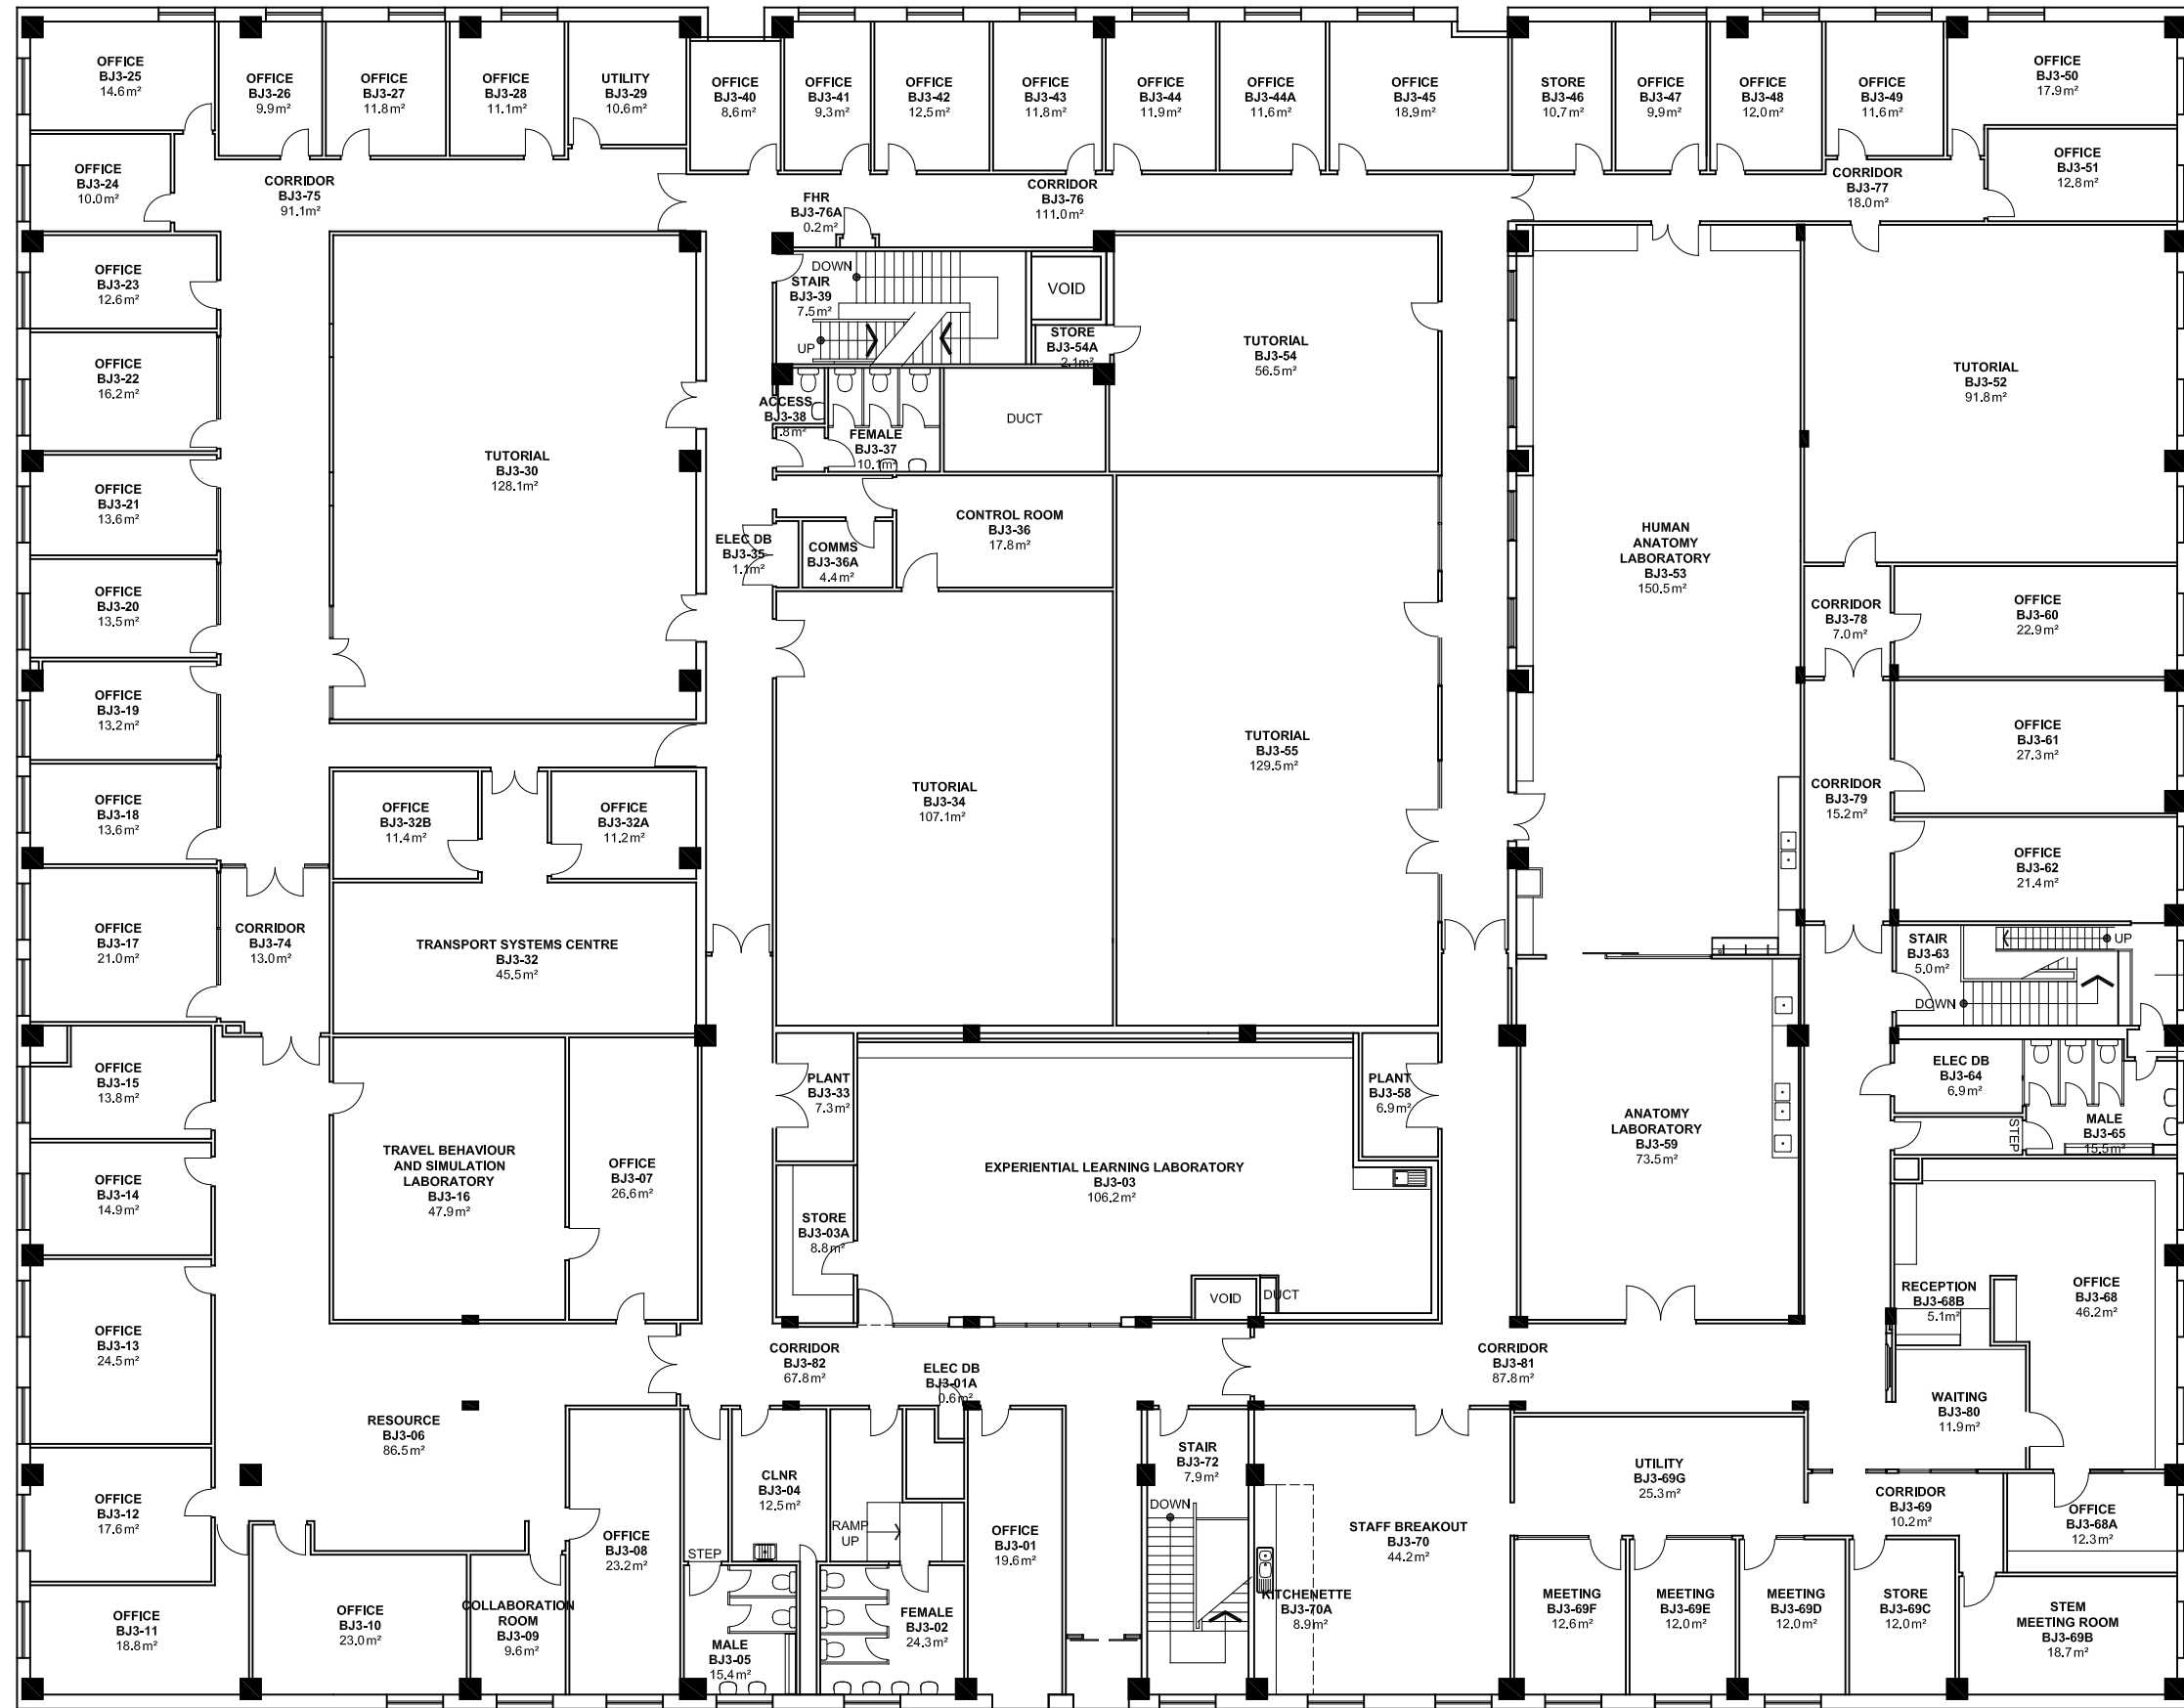

2 4 6 8 10m 20 40 60

**NOTES:**  
 Building Records drawings remain the property of the University of South Australia and must be returned upon request.  
 These drawings may be inaccurate, and are subject to change without notice. Any errors and/or omissions should be reported to the Facilities Management Unit.

**UNIVERSITY OF SOUTH AUSTRALIA**

**FACILITIES MANAGEMENT UNIT**  
 101 Currie Street, Adelaide, SA 5000

**BUILDING RECORDS CITY EAST CAMPUS**

Building  
**BONYTHON JUBILEE BUILDING BJ LEVEL 3**

Scale: Refer to scale bar  
 Drawn: J Hvalica  
 Last Update: 16/05/2022

Drawing No.: **A102PL03 - W**  
 Revision: **zAE**

LINK  
 LINK FROM PLAYFORD BUILDING LEVEL 3