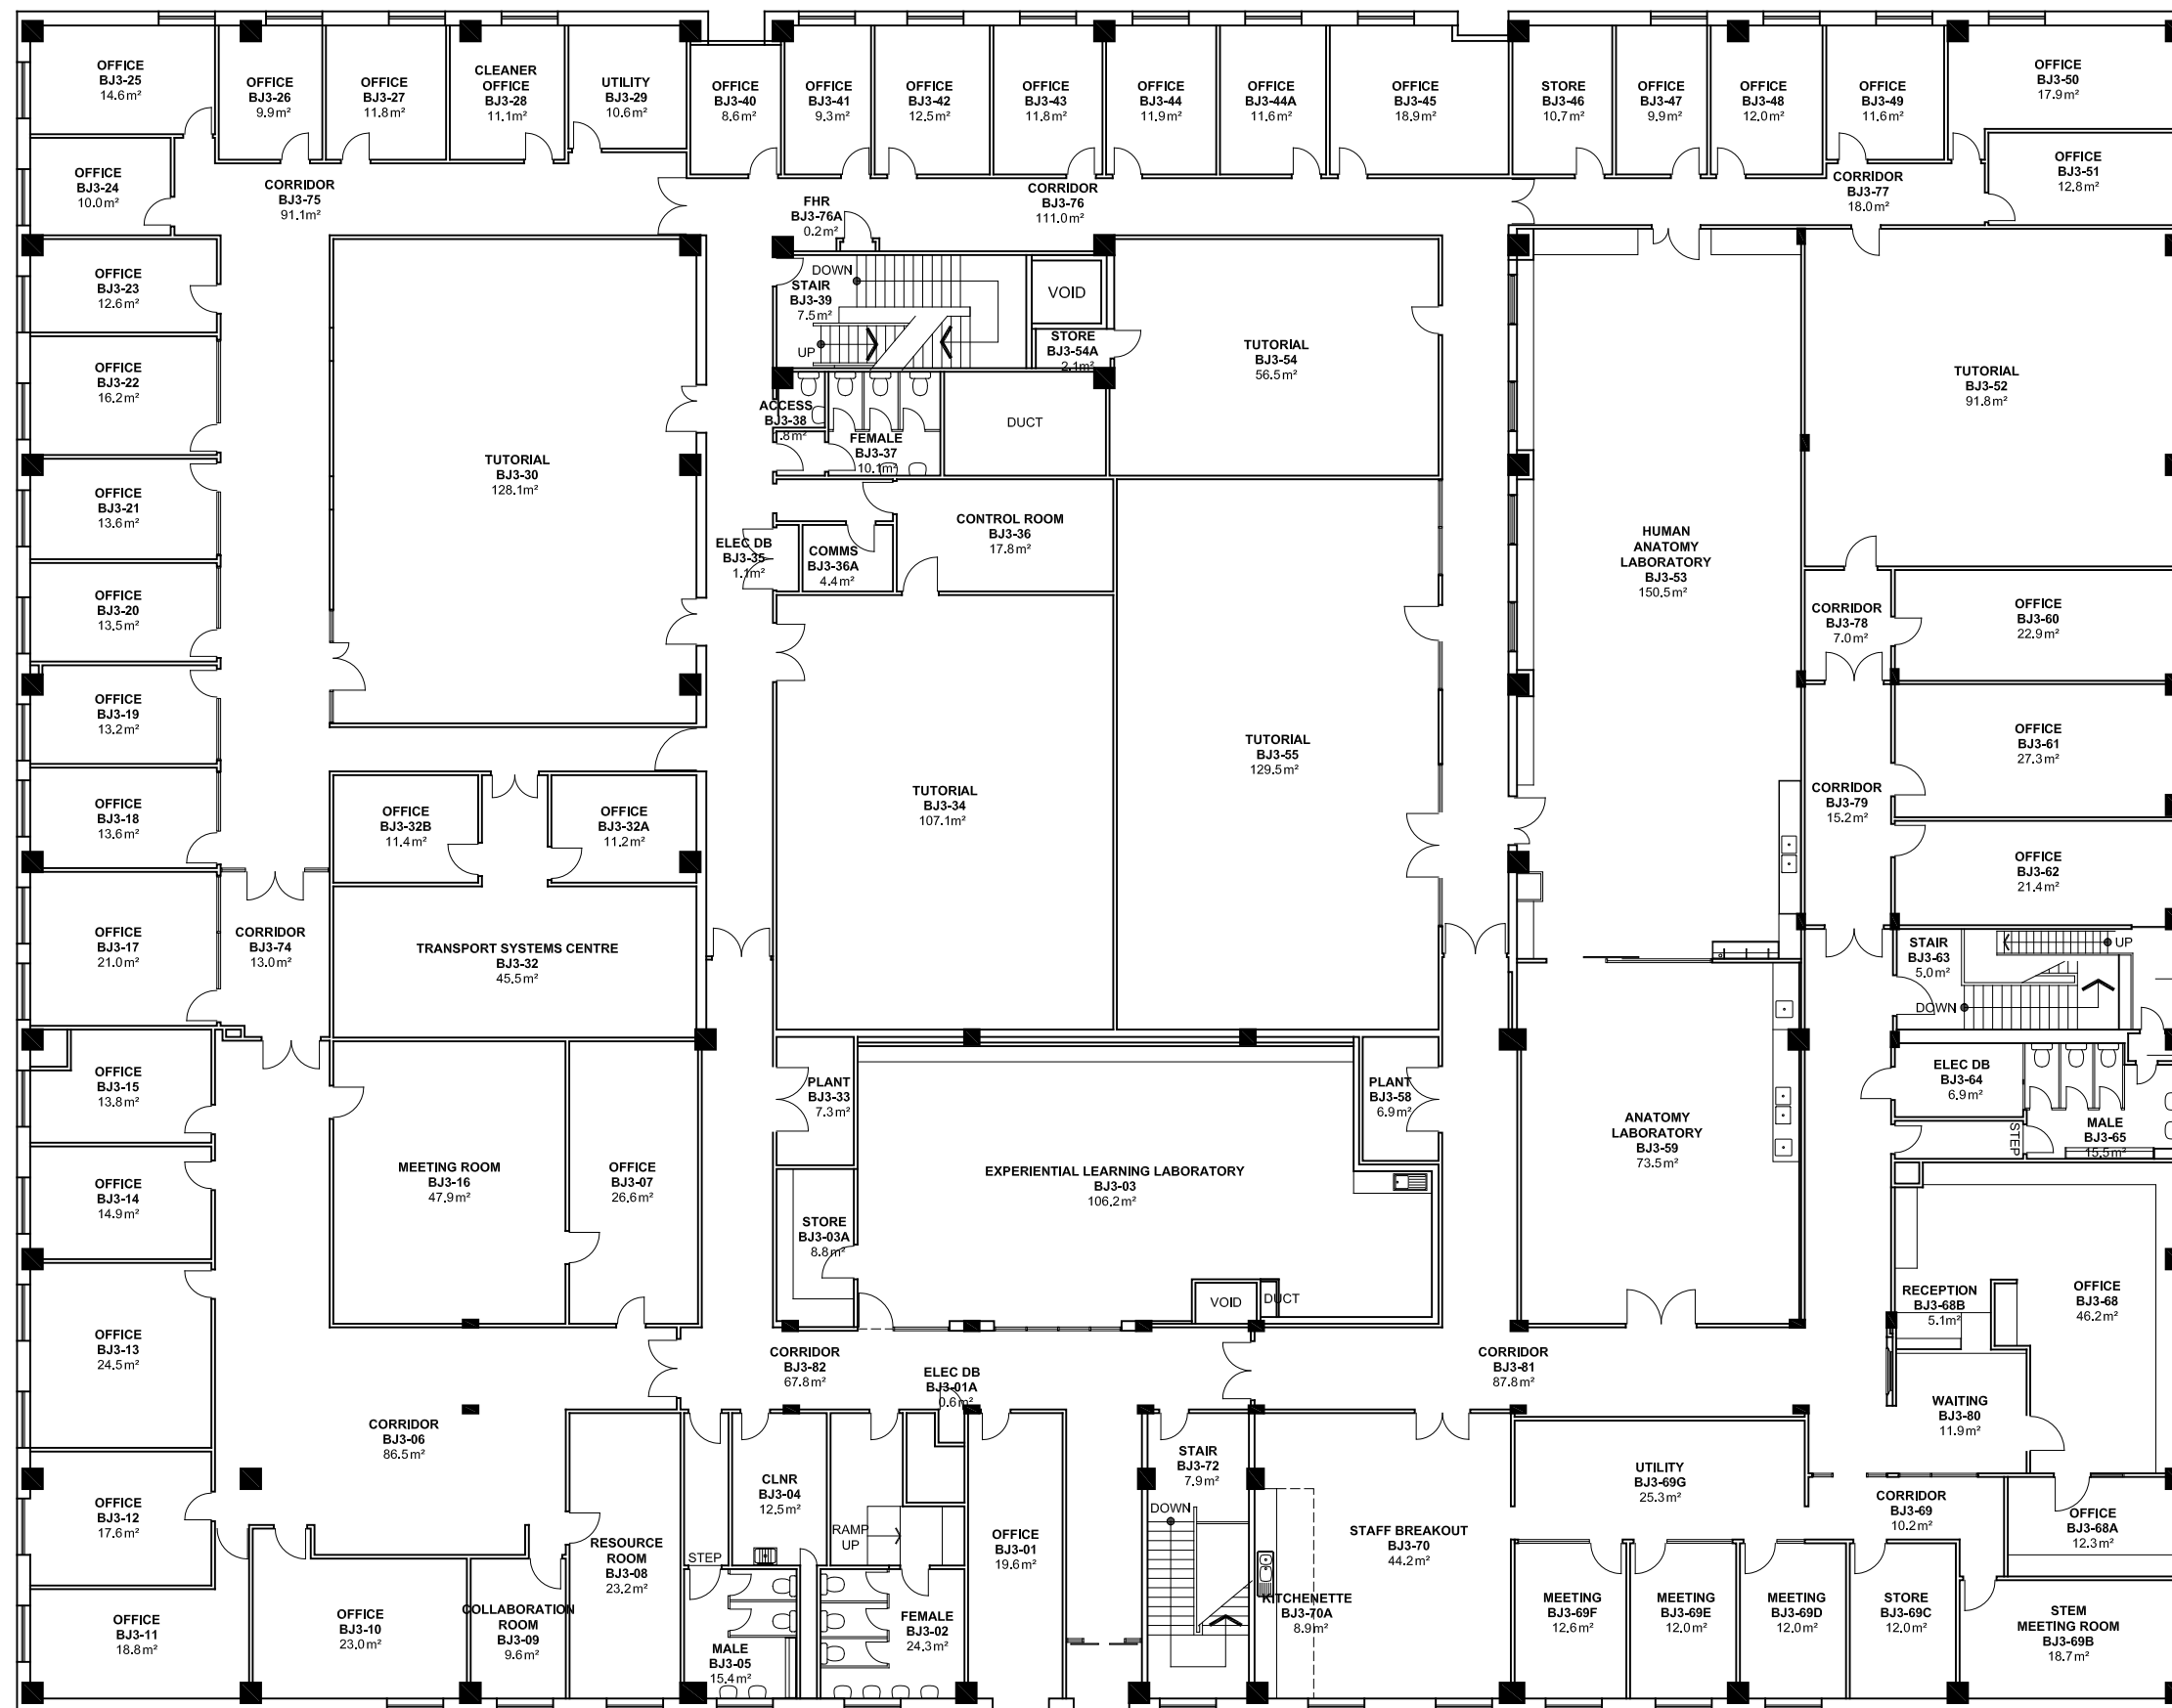

2 4 6 8 10m 20 40 60

NOTES:
 Building Records drawings remain the property of the University of South Australia and must be returned upon request.
 These drawings may be inaccurate, and are subject to change without notice. Any errors and/or omissions should be reported to the Facilities Management Unit.

UNIVERSITY OF SOUTH AUSTRALIA

FACILITIES MANAGEMENT UNIT
 101 Currie Street, Adelaide, SA 5000

BUILDING RECORDS CITY EAST CAMPUS

Building
BONYTHON JUBILEE BUILDING BJ LEVEL 3

Scale: Refer to scale bar
 Drawn: J Hvalica
 Last Update: 22/07/2024

Drawing No.: **A102PL03 - W**
 Revision: **zAH**

LINK
 LINK FROM PLAYFORD BUILDING LEVEL 3