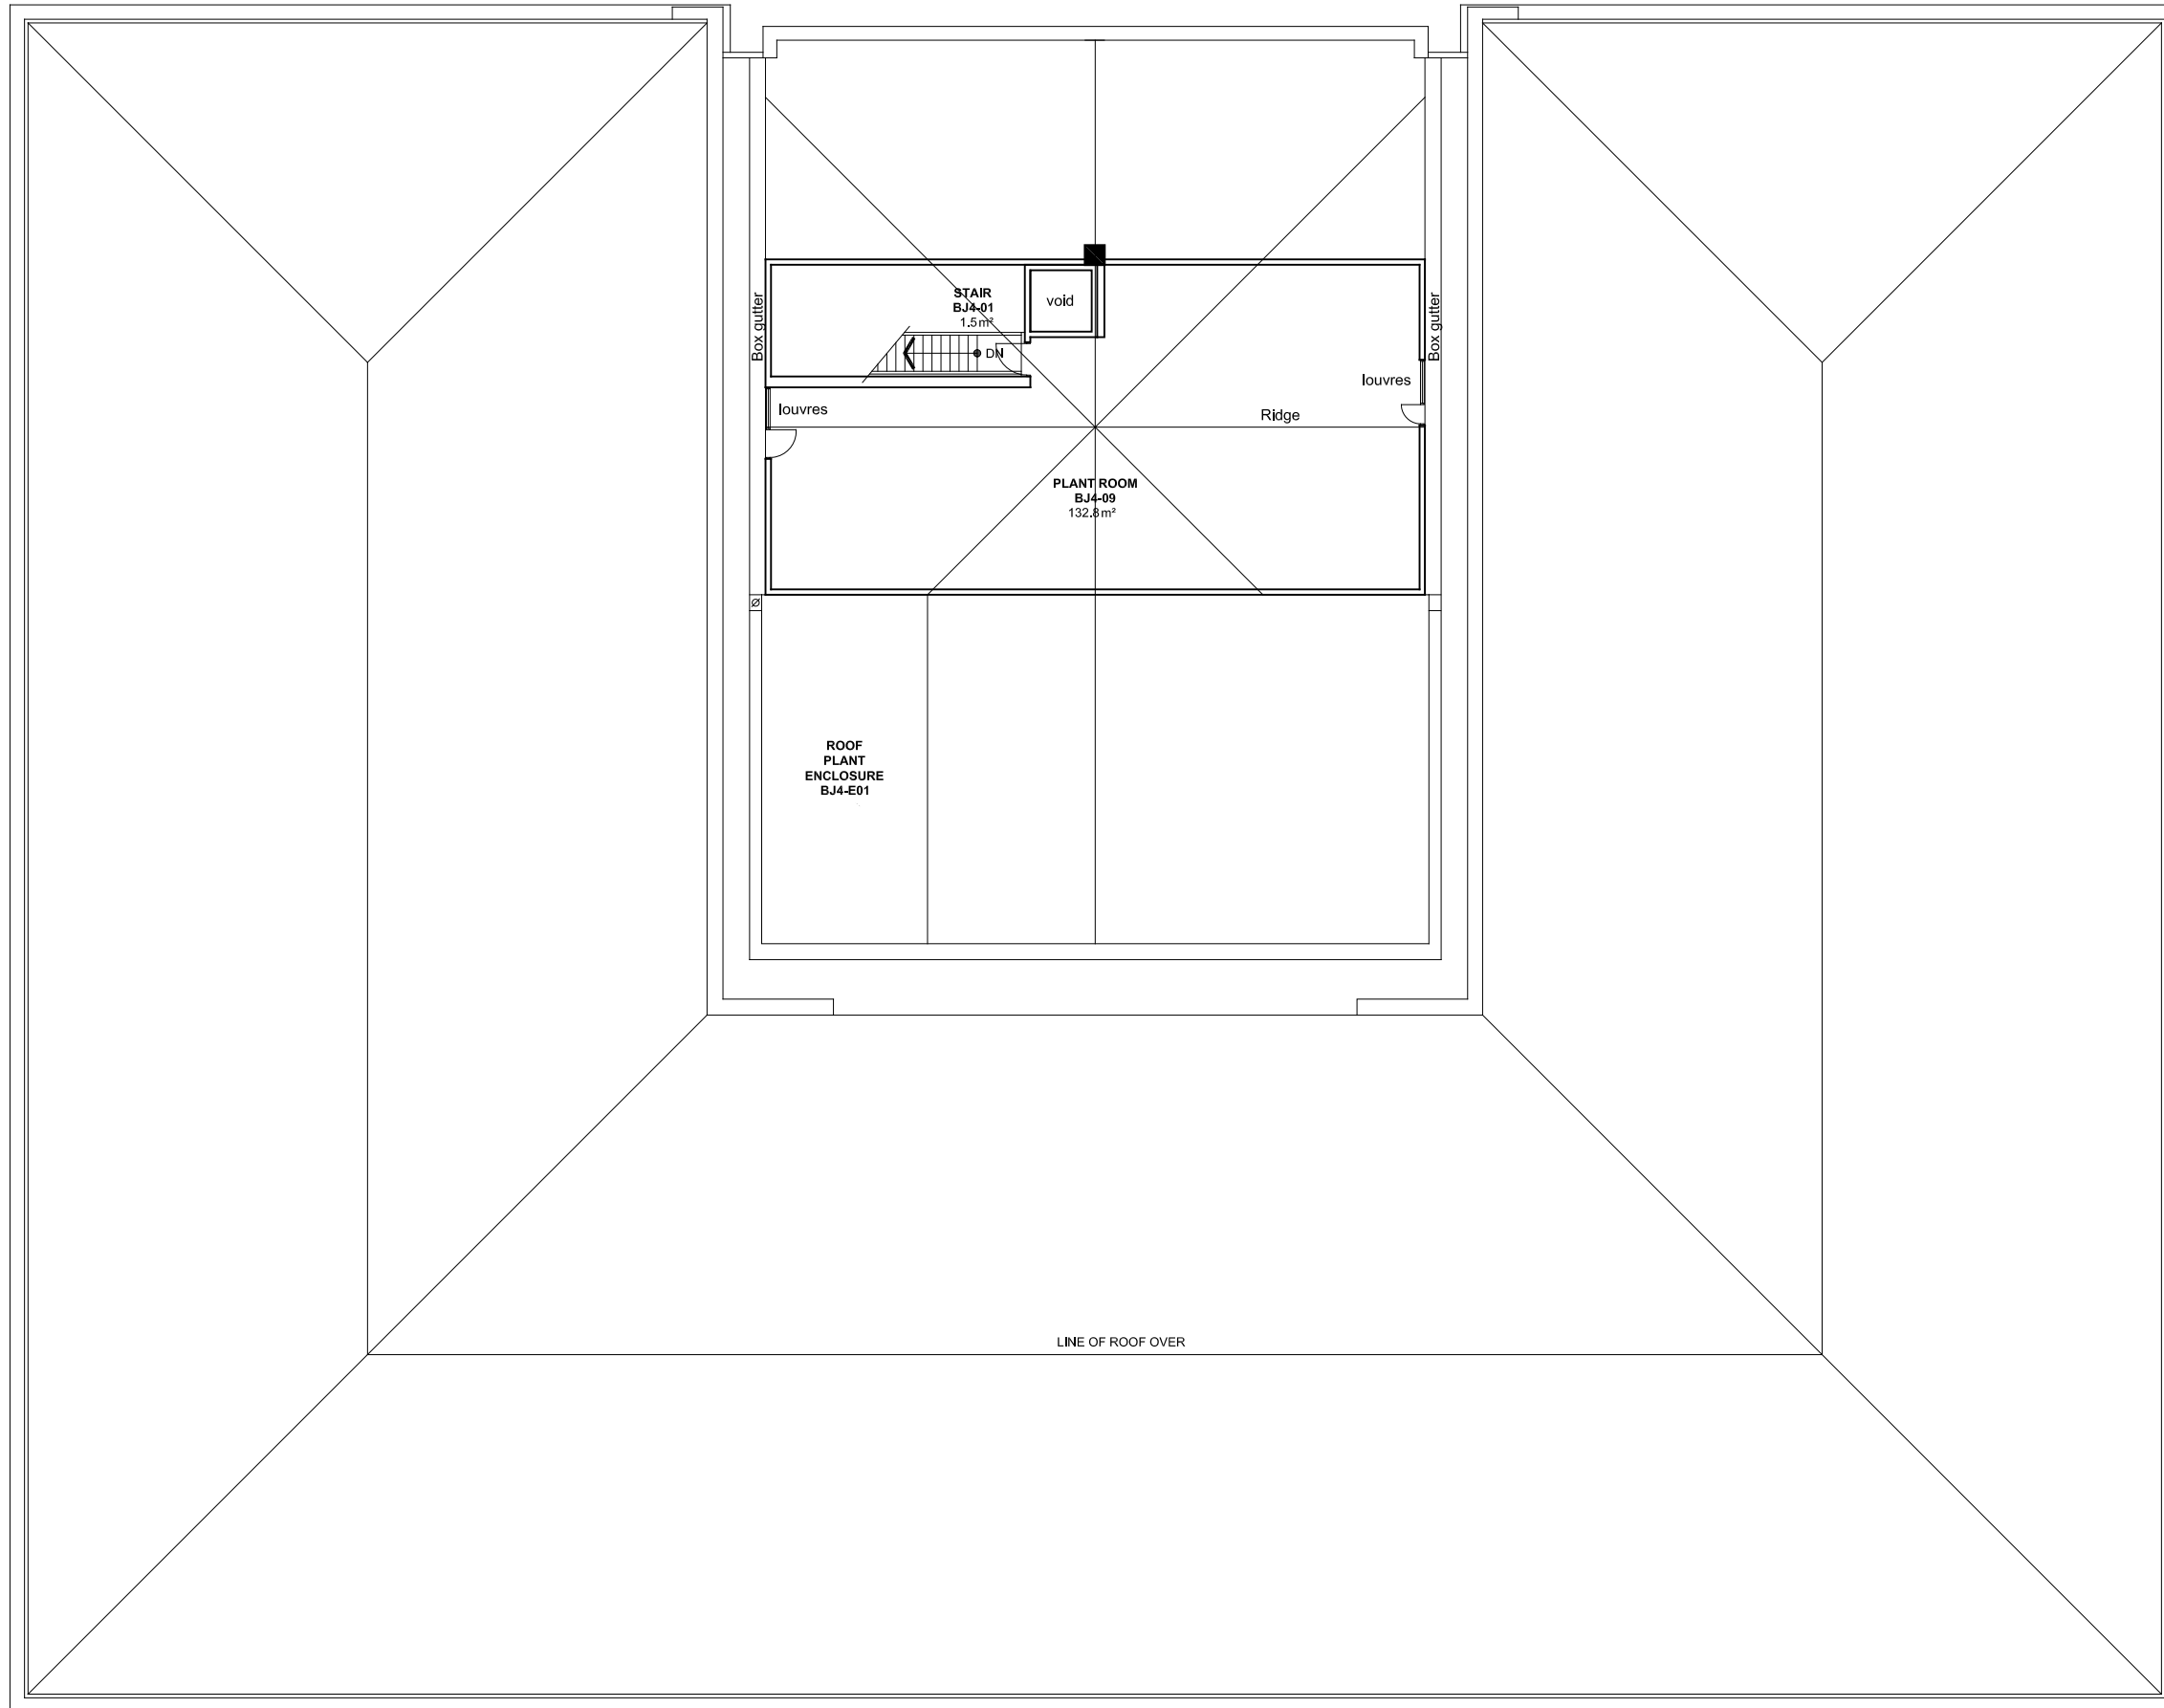

2 4 6 8 10m 20 40 60

NOTES:
 Building Records drawings remain the property of the University of South Australia and must be returned upon request.
 These drawings may be inaccurate, and are subject to change without notice. Any errors and/or omissions should be reported to the Facilities Management Unit.

Scale: Refer to scale bar
 Drawn: J Hvalica
 Last Update: 01/08/2018

Drawing No.: **A102PL04 - W**
 Revision: **E**