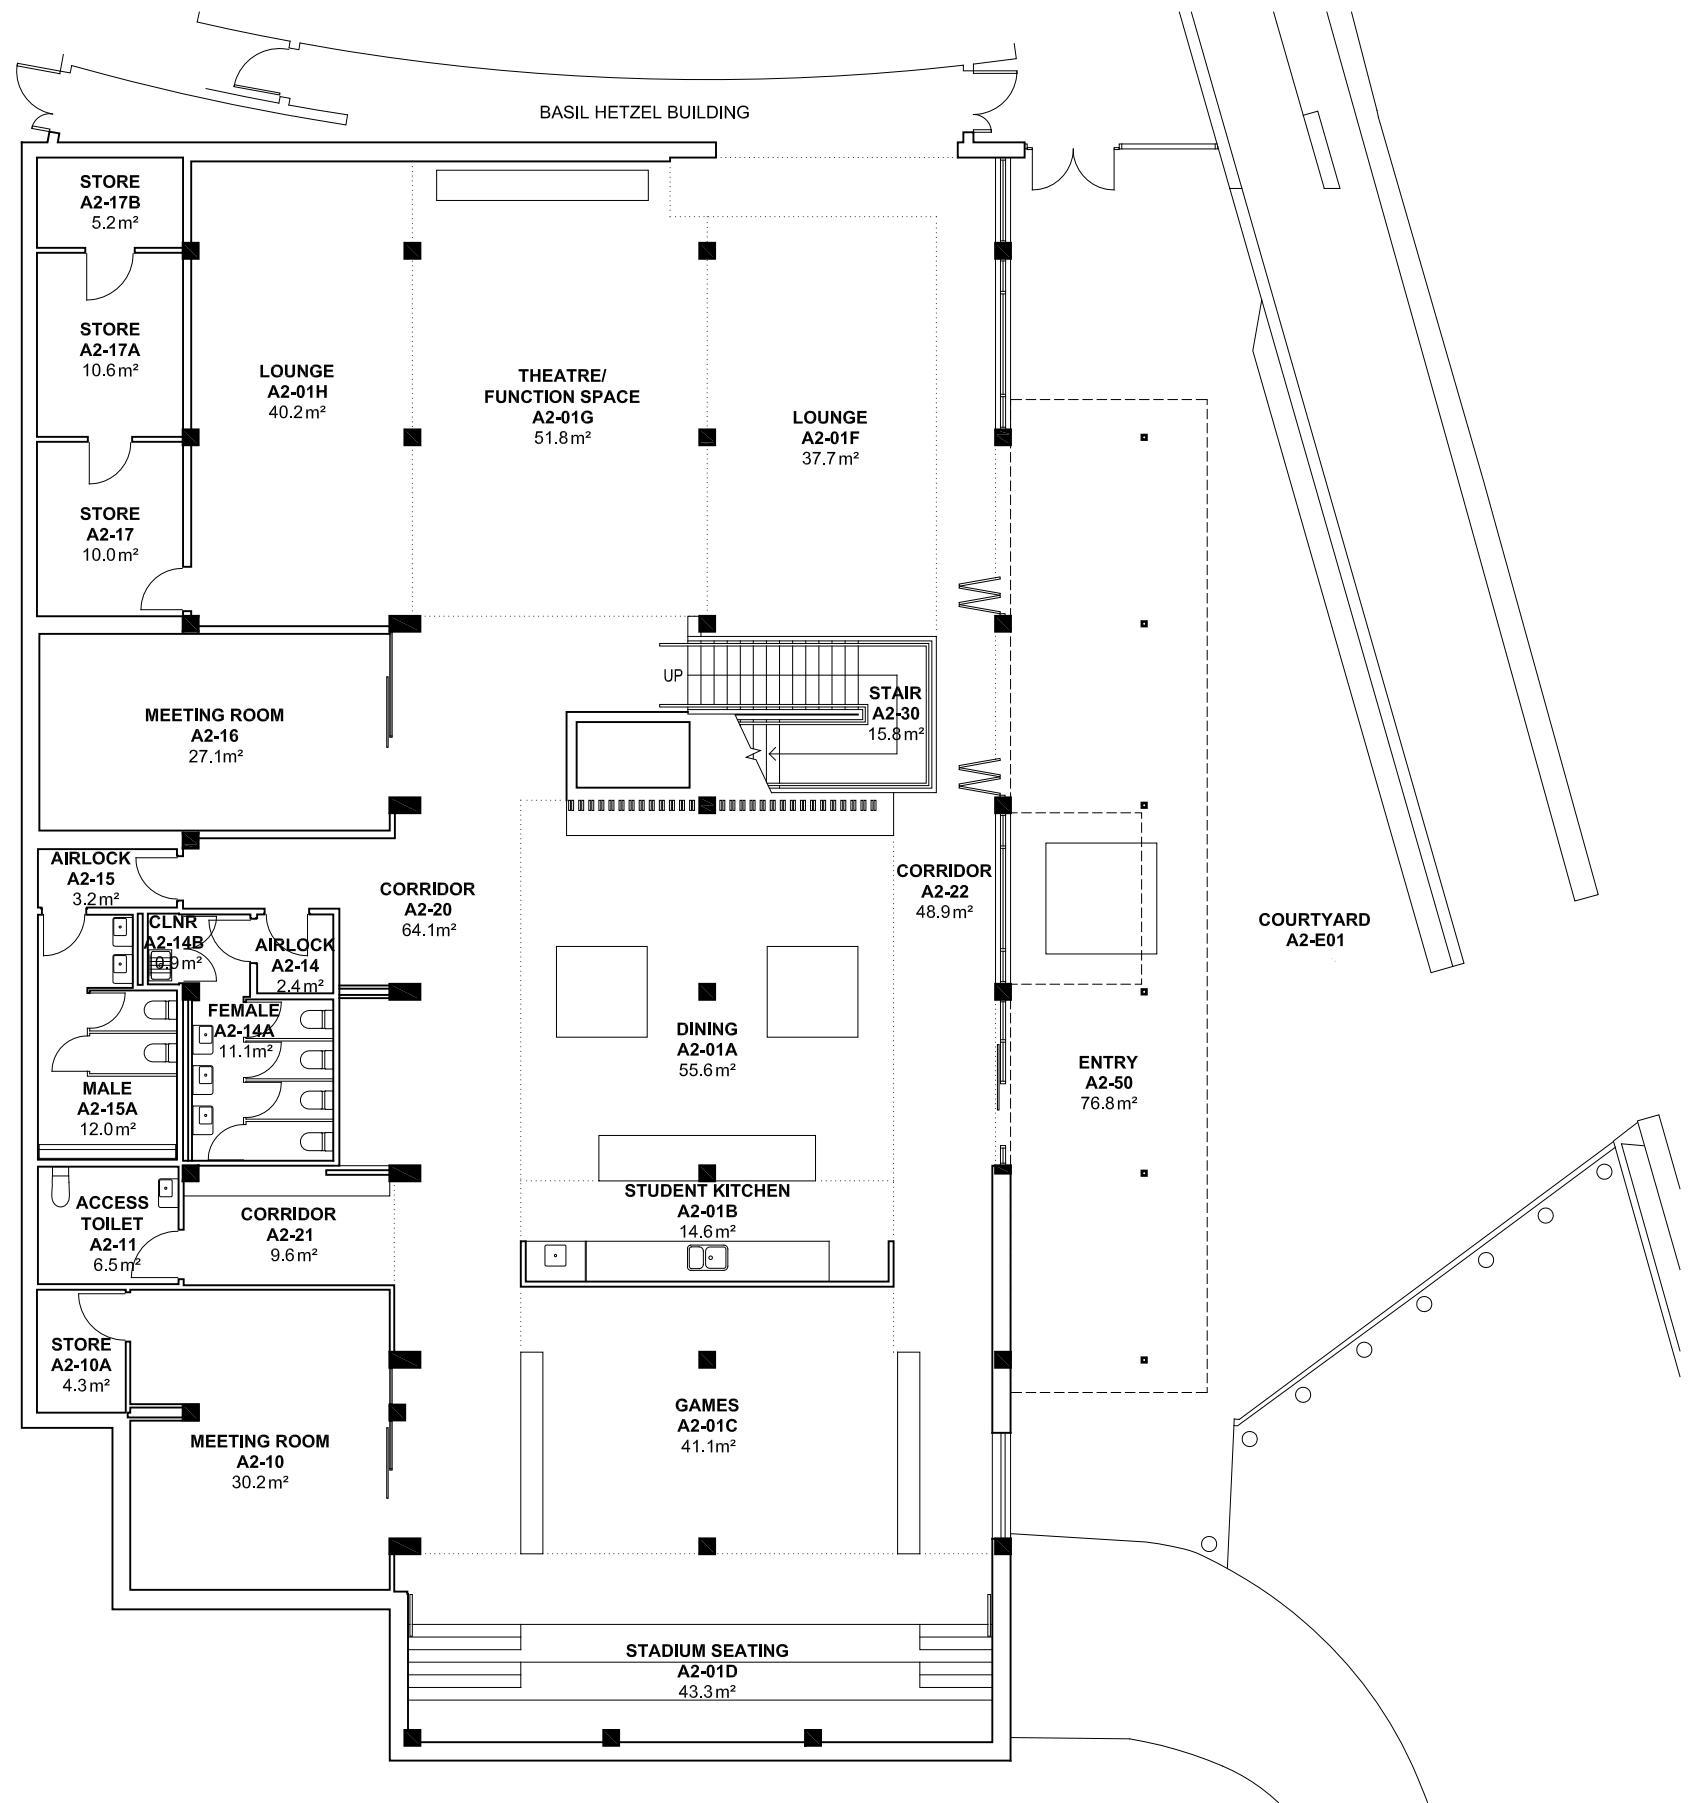

1 2 3 4 5m 10 15 20 25 30 40 50

NOTES:
 Building Records drawings remain the property of the University of South Australia and must be returned upon request.
 These drawings may be inaccurate, and are subject to change without notice. Any errors and/or omissions should be reported to the Facilities Management Unit.

UNIVERSITY OF SOUTH AUSTRALIA

FACILITIES MANAGEMENT UNIT
 101 Currie Street, Adelaide, SA 5000

BUILDING RECORDS CITY EAST CAMPUS

Building
BUILDING A LEVEL 2

Scale: Refer to scale bar
 Drawn: J Hvalica
 Last Update: 13/11/2024

Drawing No.: **A105PL02 - W**
 Revision: **M**