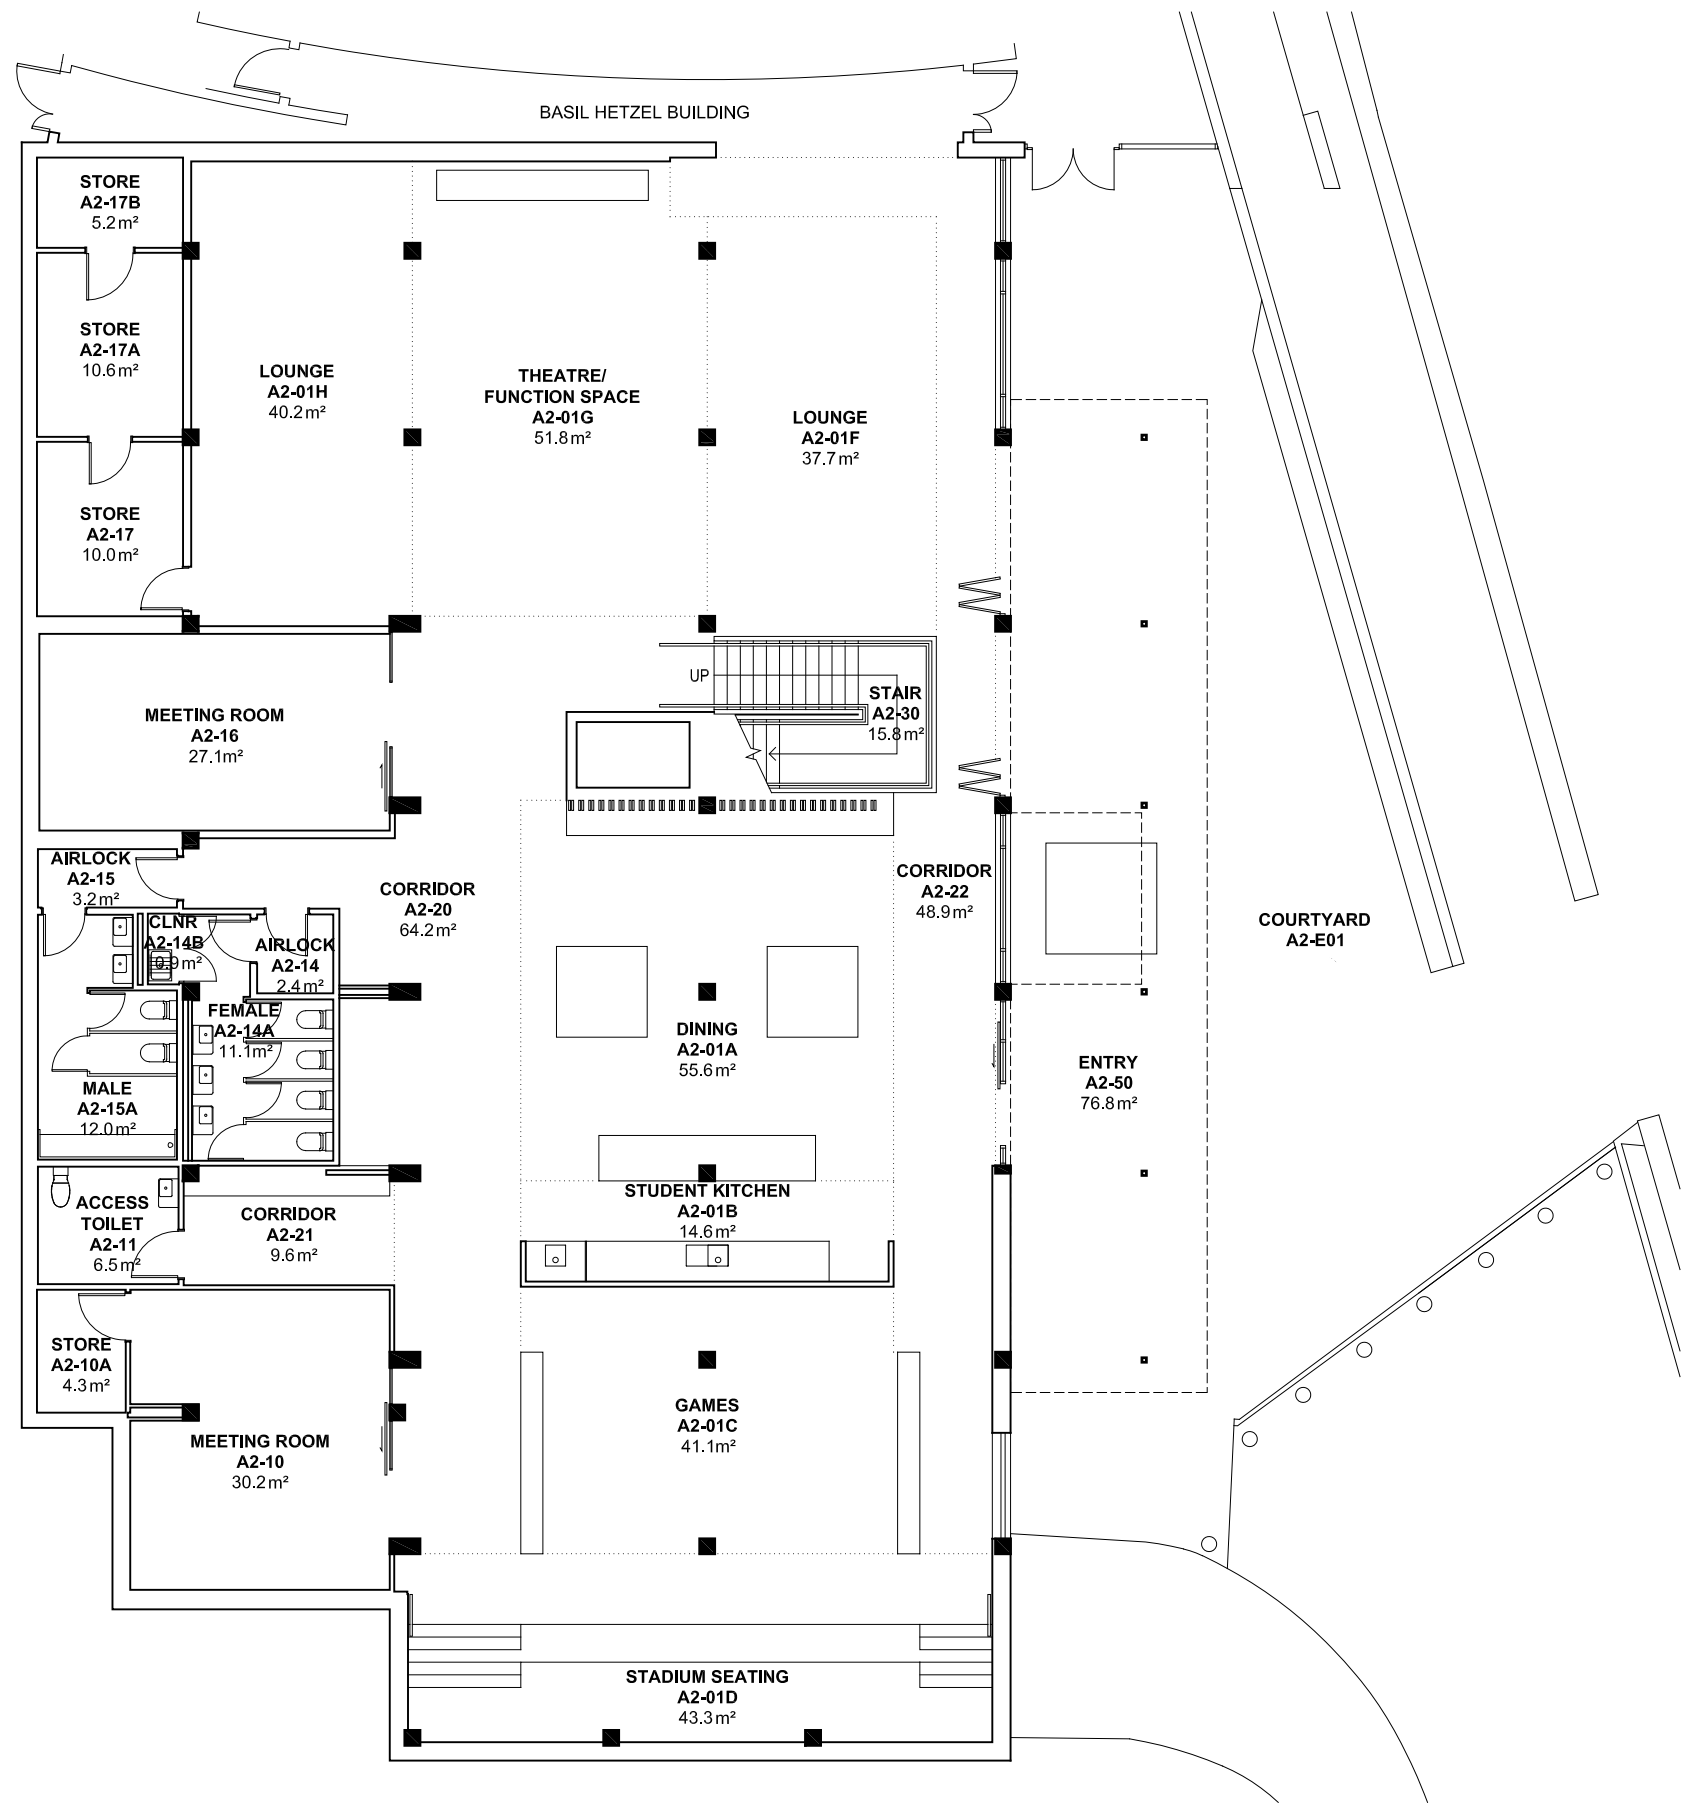

1 2 3 4 5m 10 15 20 25 30 40 50

NOTES:
 Building Records drawings remain the property of the University of South Australia and must be returned upon request.
 These drawings may be inaccurate, and are subject to change without notice. Any errors and/or omissions should be reported to the Facilities Management Unit.

UNIVERSITY OF SOUTH AUSTRALIA

FACILITIES MANAGEMENT UNIT
 101 Currie Street, Adelaide, SA 5000

BUILDING RECORDS
 CITY EAST CAMPUS

Building

BUILDING A
 LEVEL 2

Scale: Refer to scale bar
 Drawn: J Hvalica
 Last Update: 06/08/2020

Drawing No.: A105PL02 - W
 Revision: L