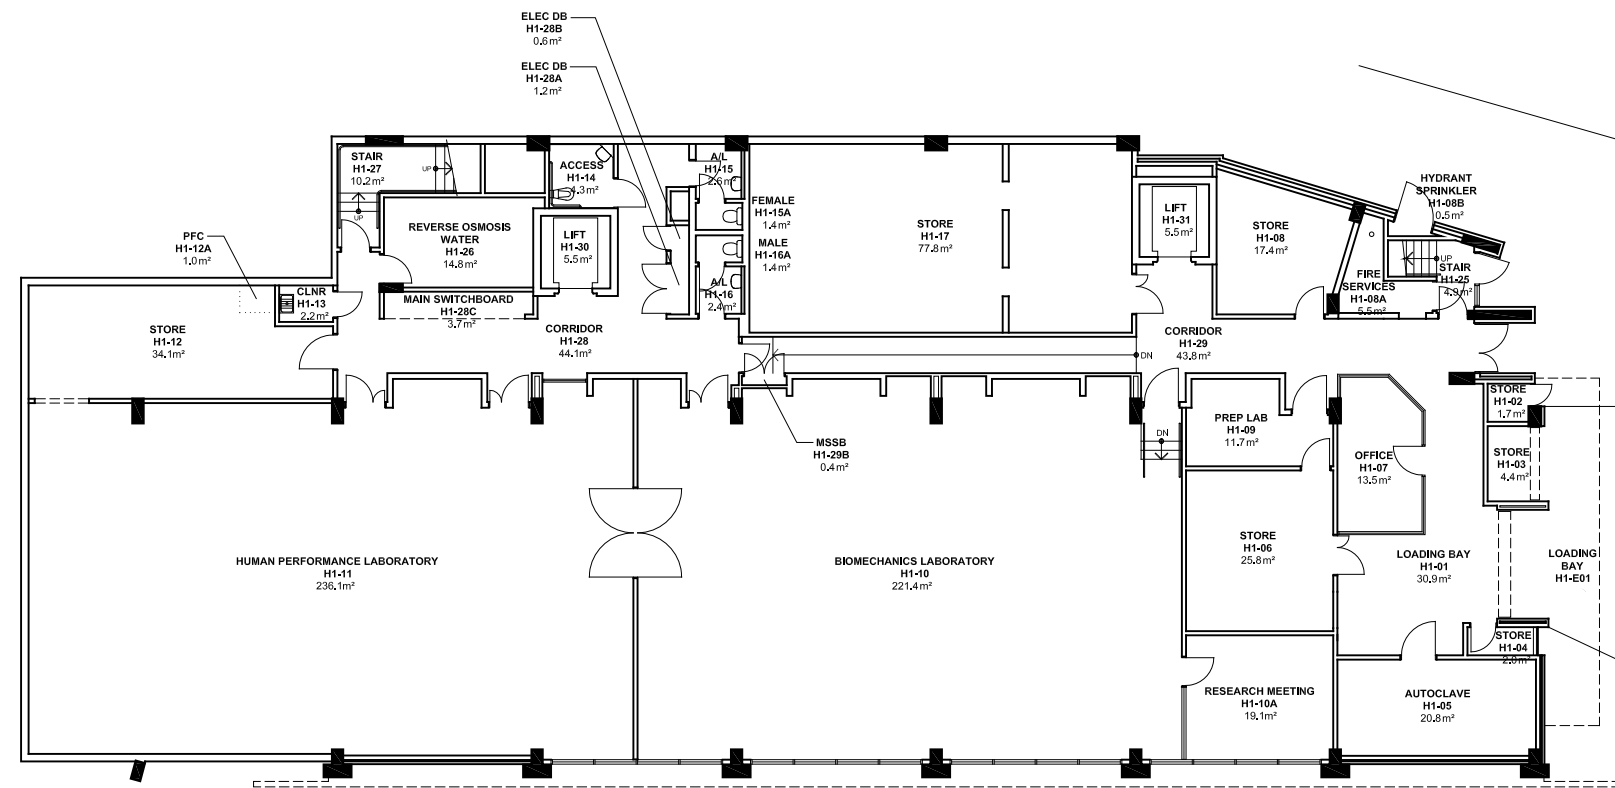

5 10m 25 50 75

NOTES:
 Building Records drawings remain the property of the University of South Australia and must be returned upon request.
 These drawings may be inaccurate, and are subject to change without notice. Any errors and/or omissions should be reported to the Facilities Management Unit.

UNIVERSITY OF SOUTH AUSTRALIA

FACILITIES MANAGEMENT UNIT
 101 Currie Street, Adelaide, SA 5000

BUILDING RECORDS
 CITY EAST CAMPUS

Building
 BASIL HETZEL
 BUILDING H
 LEVEL 1

Scale: Refer to scale bar
 Drawn: J Hvalica
 Last Update: 07/06/2021

Drawing No.: A107PL01 - W
 Revision: K