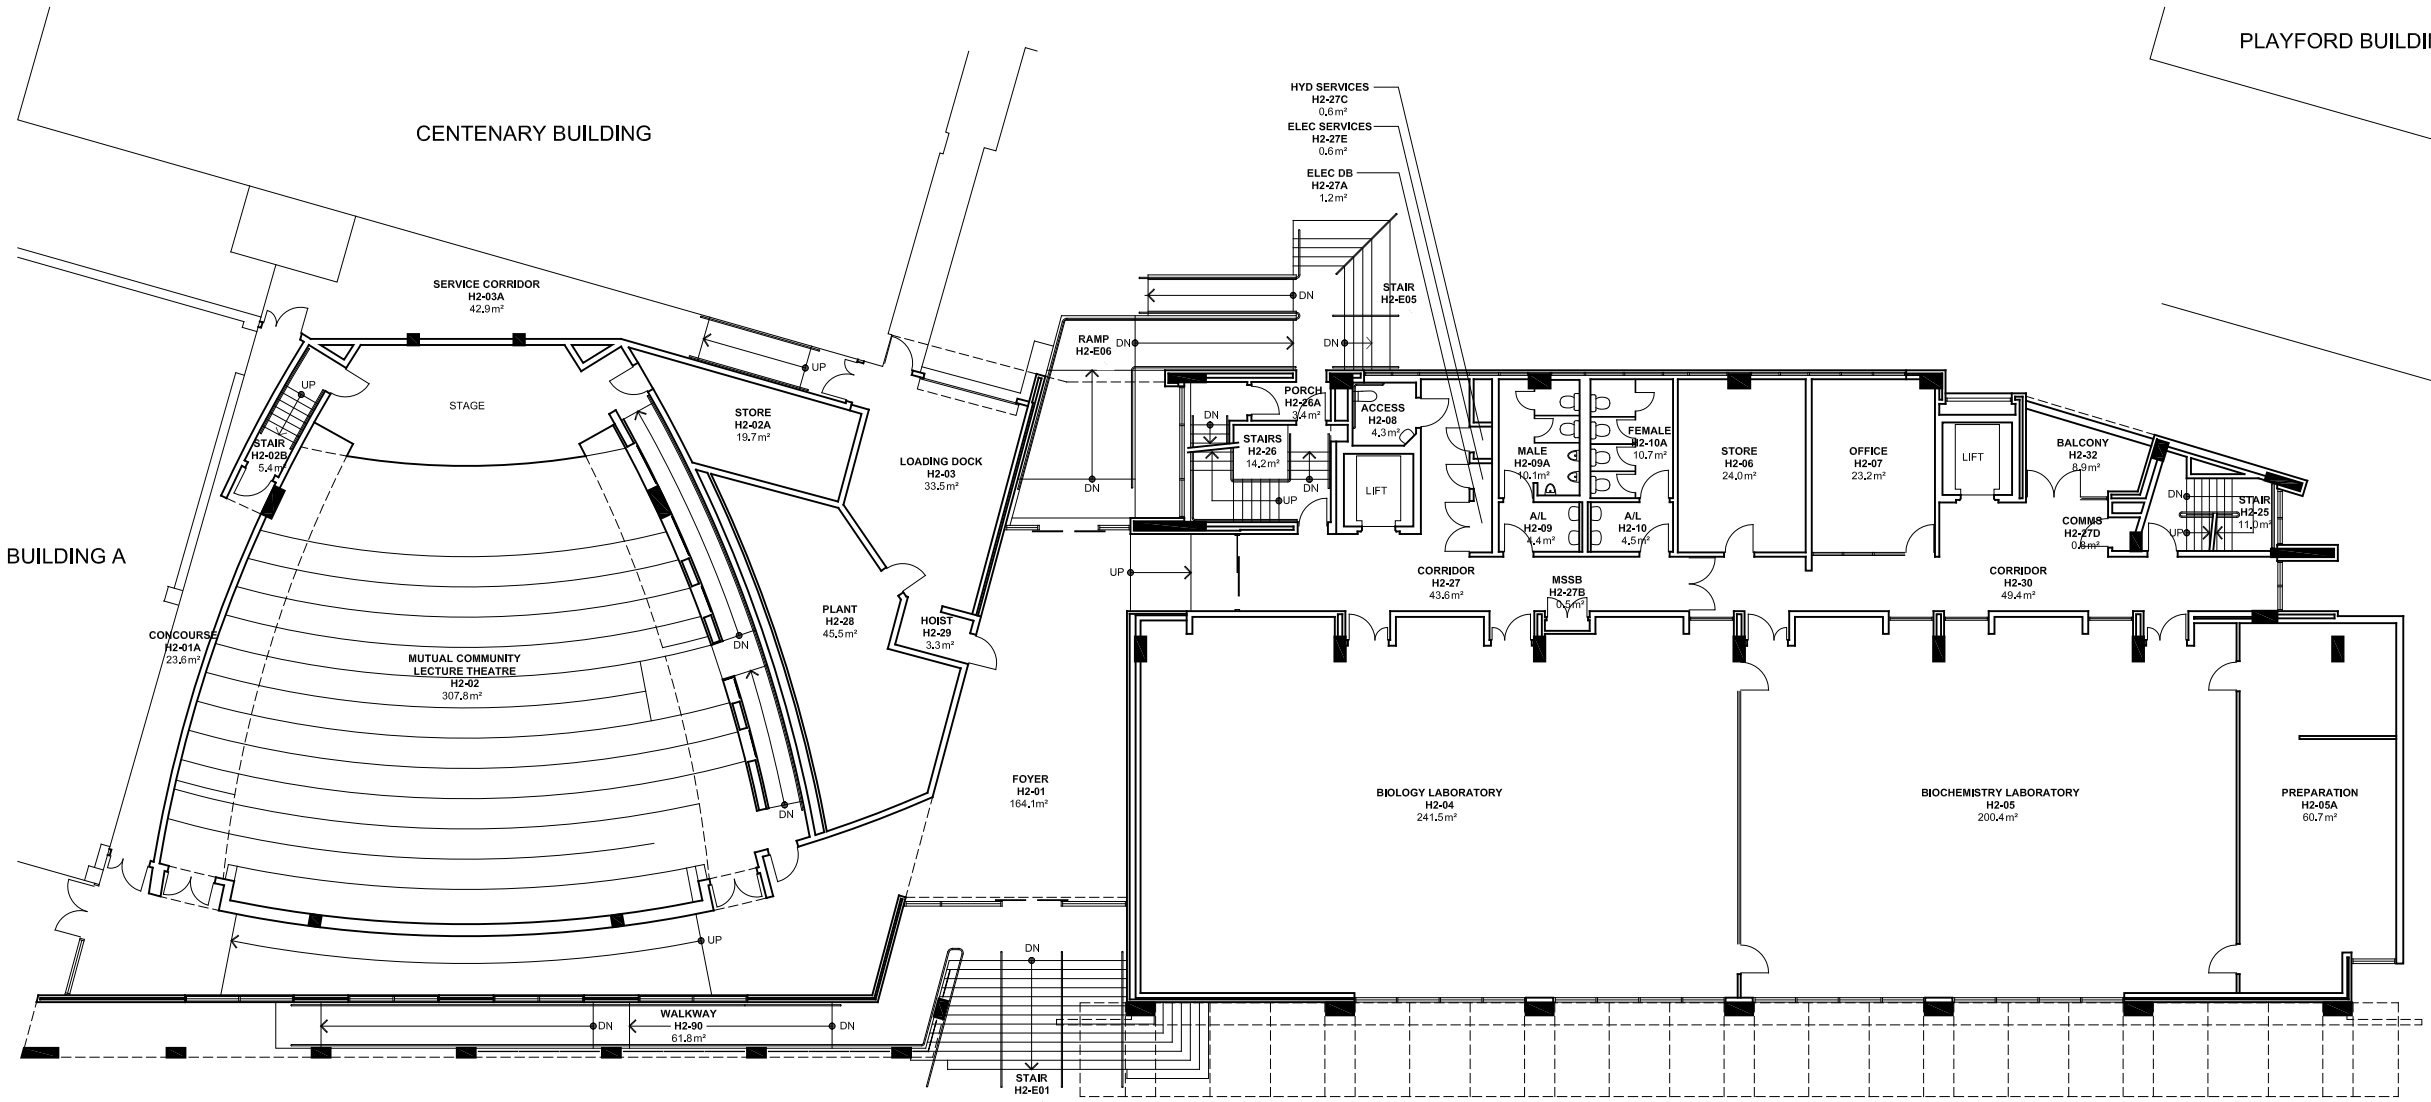

5 10m 25 50 75

**NOTES:**  
Building Records drawings remain the property of the University of South Australia and must be returned upon request. These drawings may be inaccurate, and are subject to change without notice. Any errors and/or omissions should be reported to the Facilities Management Unit.

PLAYFORD BUILDING

CENTENARY BUILDING

BUILDING A

UNIVERSITY OF SOUTH AUSTRALIA

FACILITIES MANAGEMENT UNIT

101 Currie Street, Adelaide, SA 5000

BUILDING RECORDS CITY EAST CAMPUS

Building  
**BASIL HETZEL BUILDING H LEVEL 2**

Scale: Refer to scale bar  
Last Update: 02/09/2024  
Drawn: J Hvalica

Drawing No.: **A107PL02 - W**

Revision: **J**