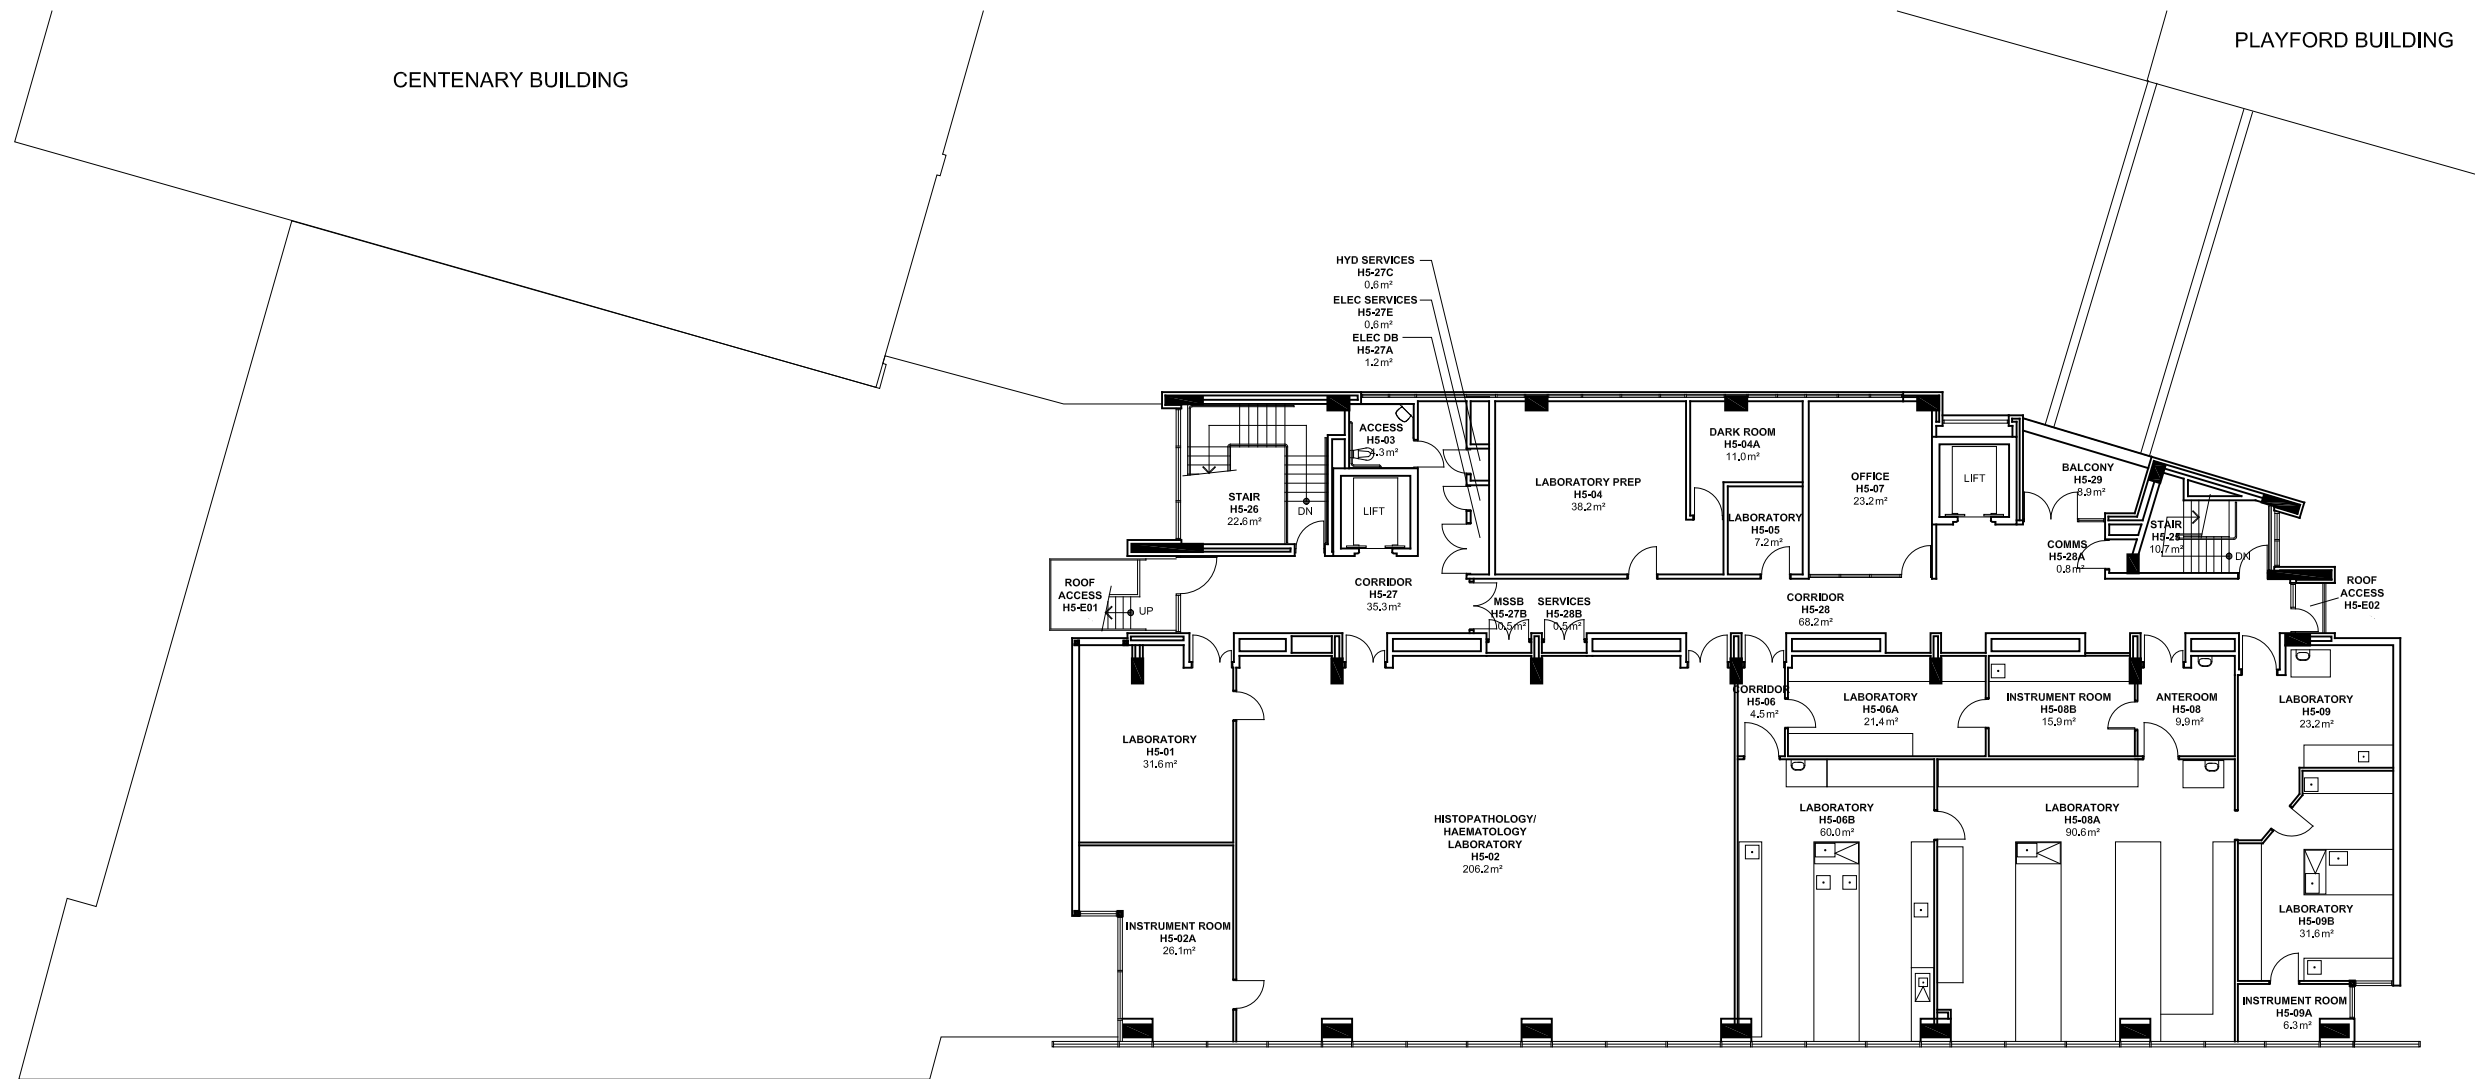

5 10m 25 50 75

**NOTES:**  
 Building Records drawings remain the property of the University of South Australia and must be returned upon request.  
 These drawings may be inaccurate, and are subject to change without notice. Any errors and/or omissions should be reported to the Facilities Management Unit.

UNIVERSITY OF SOUTH AUSTRALIA

FACILITIES MANAGEMENT UNIT  
 101 Currie Street, Adelaide, SA 5000

BUILDING RECORDS  
 CITY EAST CAMPUS

Building  
 BASIL HETZEL  
 BUILDING H  
 LEVEL 5

Scale: Refer to scale bar  
 Drawn: J Hvalica  
 Last Update: 07/06/2021

Drawing No.: A107PL05 - W  
 Revision: K