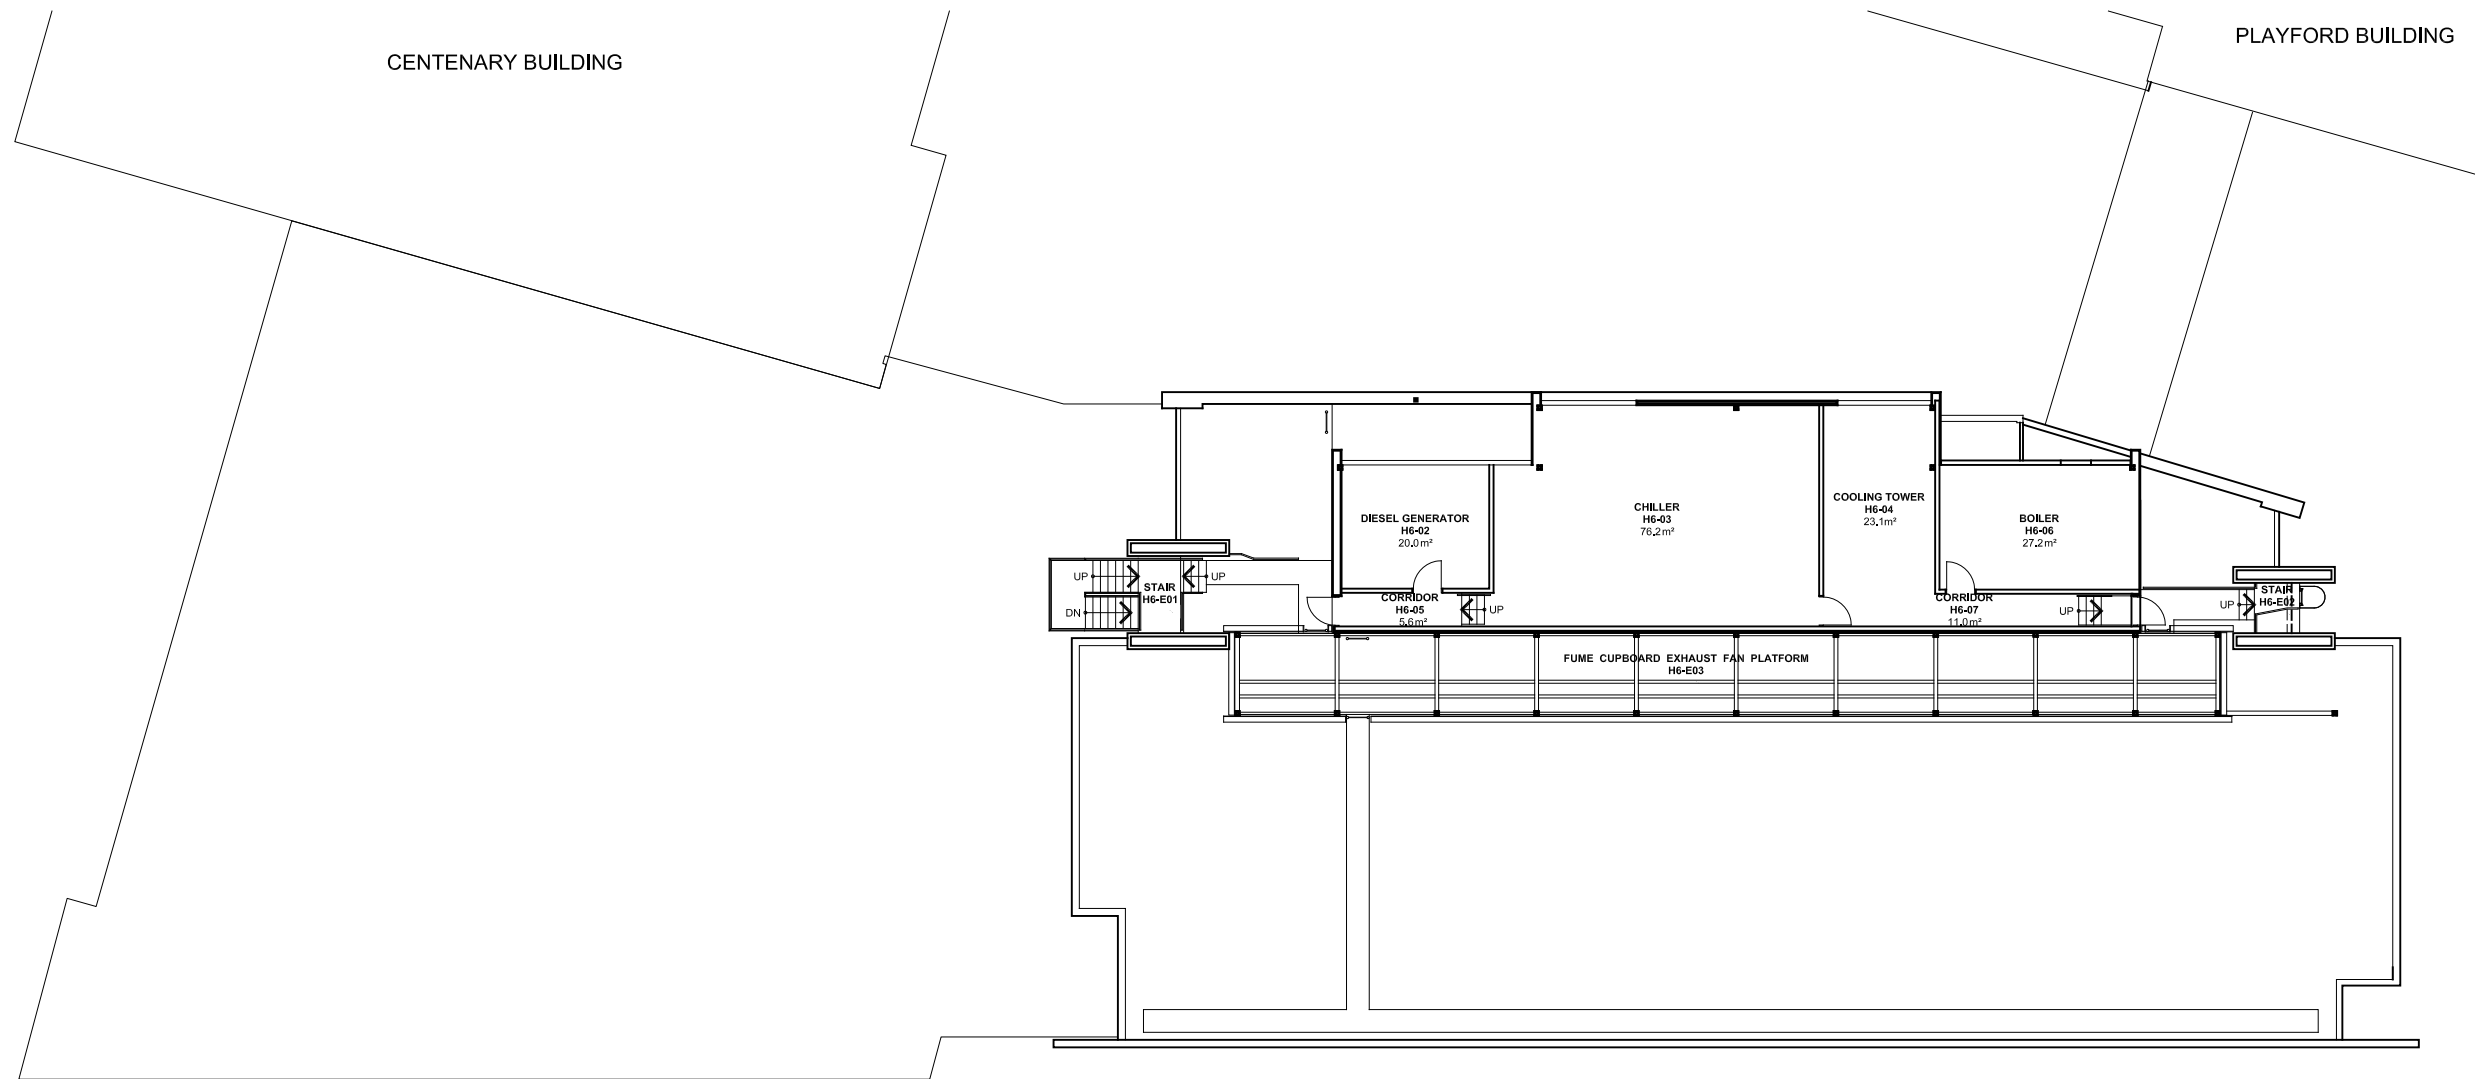

5 10m 25 50 75

NOTES:  
Building Records drawings remain the property of the University of South Australia and must be returned upon request.  
These drawings may be inaccurate, and are subject to change without notice. Any errors and/or omissions should be reported to the Facilities Management Unit.

UNIVERSITY OF SOUTH AUSTRALIA

FACILITIES MANAGEMENT UNIT  
101 Currie Street, Adelaide, SA 5000

BUILDING RECORDS  
CITY EAST CAMPUS

Building  
BASIL HETZEL  
BUILDING H  
LEVEL 6

Scale: Refer to scale bar  
Last Update: 27/07/2020  
Drawn: J Hvalica

Drawing No.: A107PL06 - W  
Revision: E