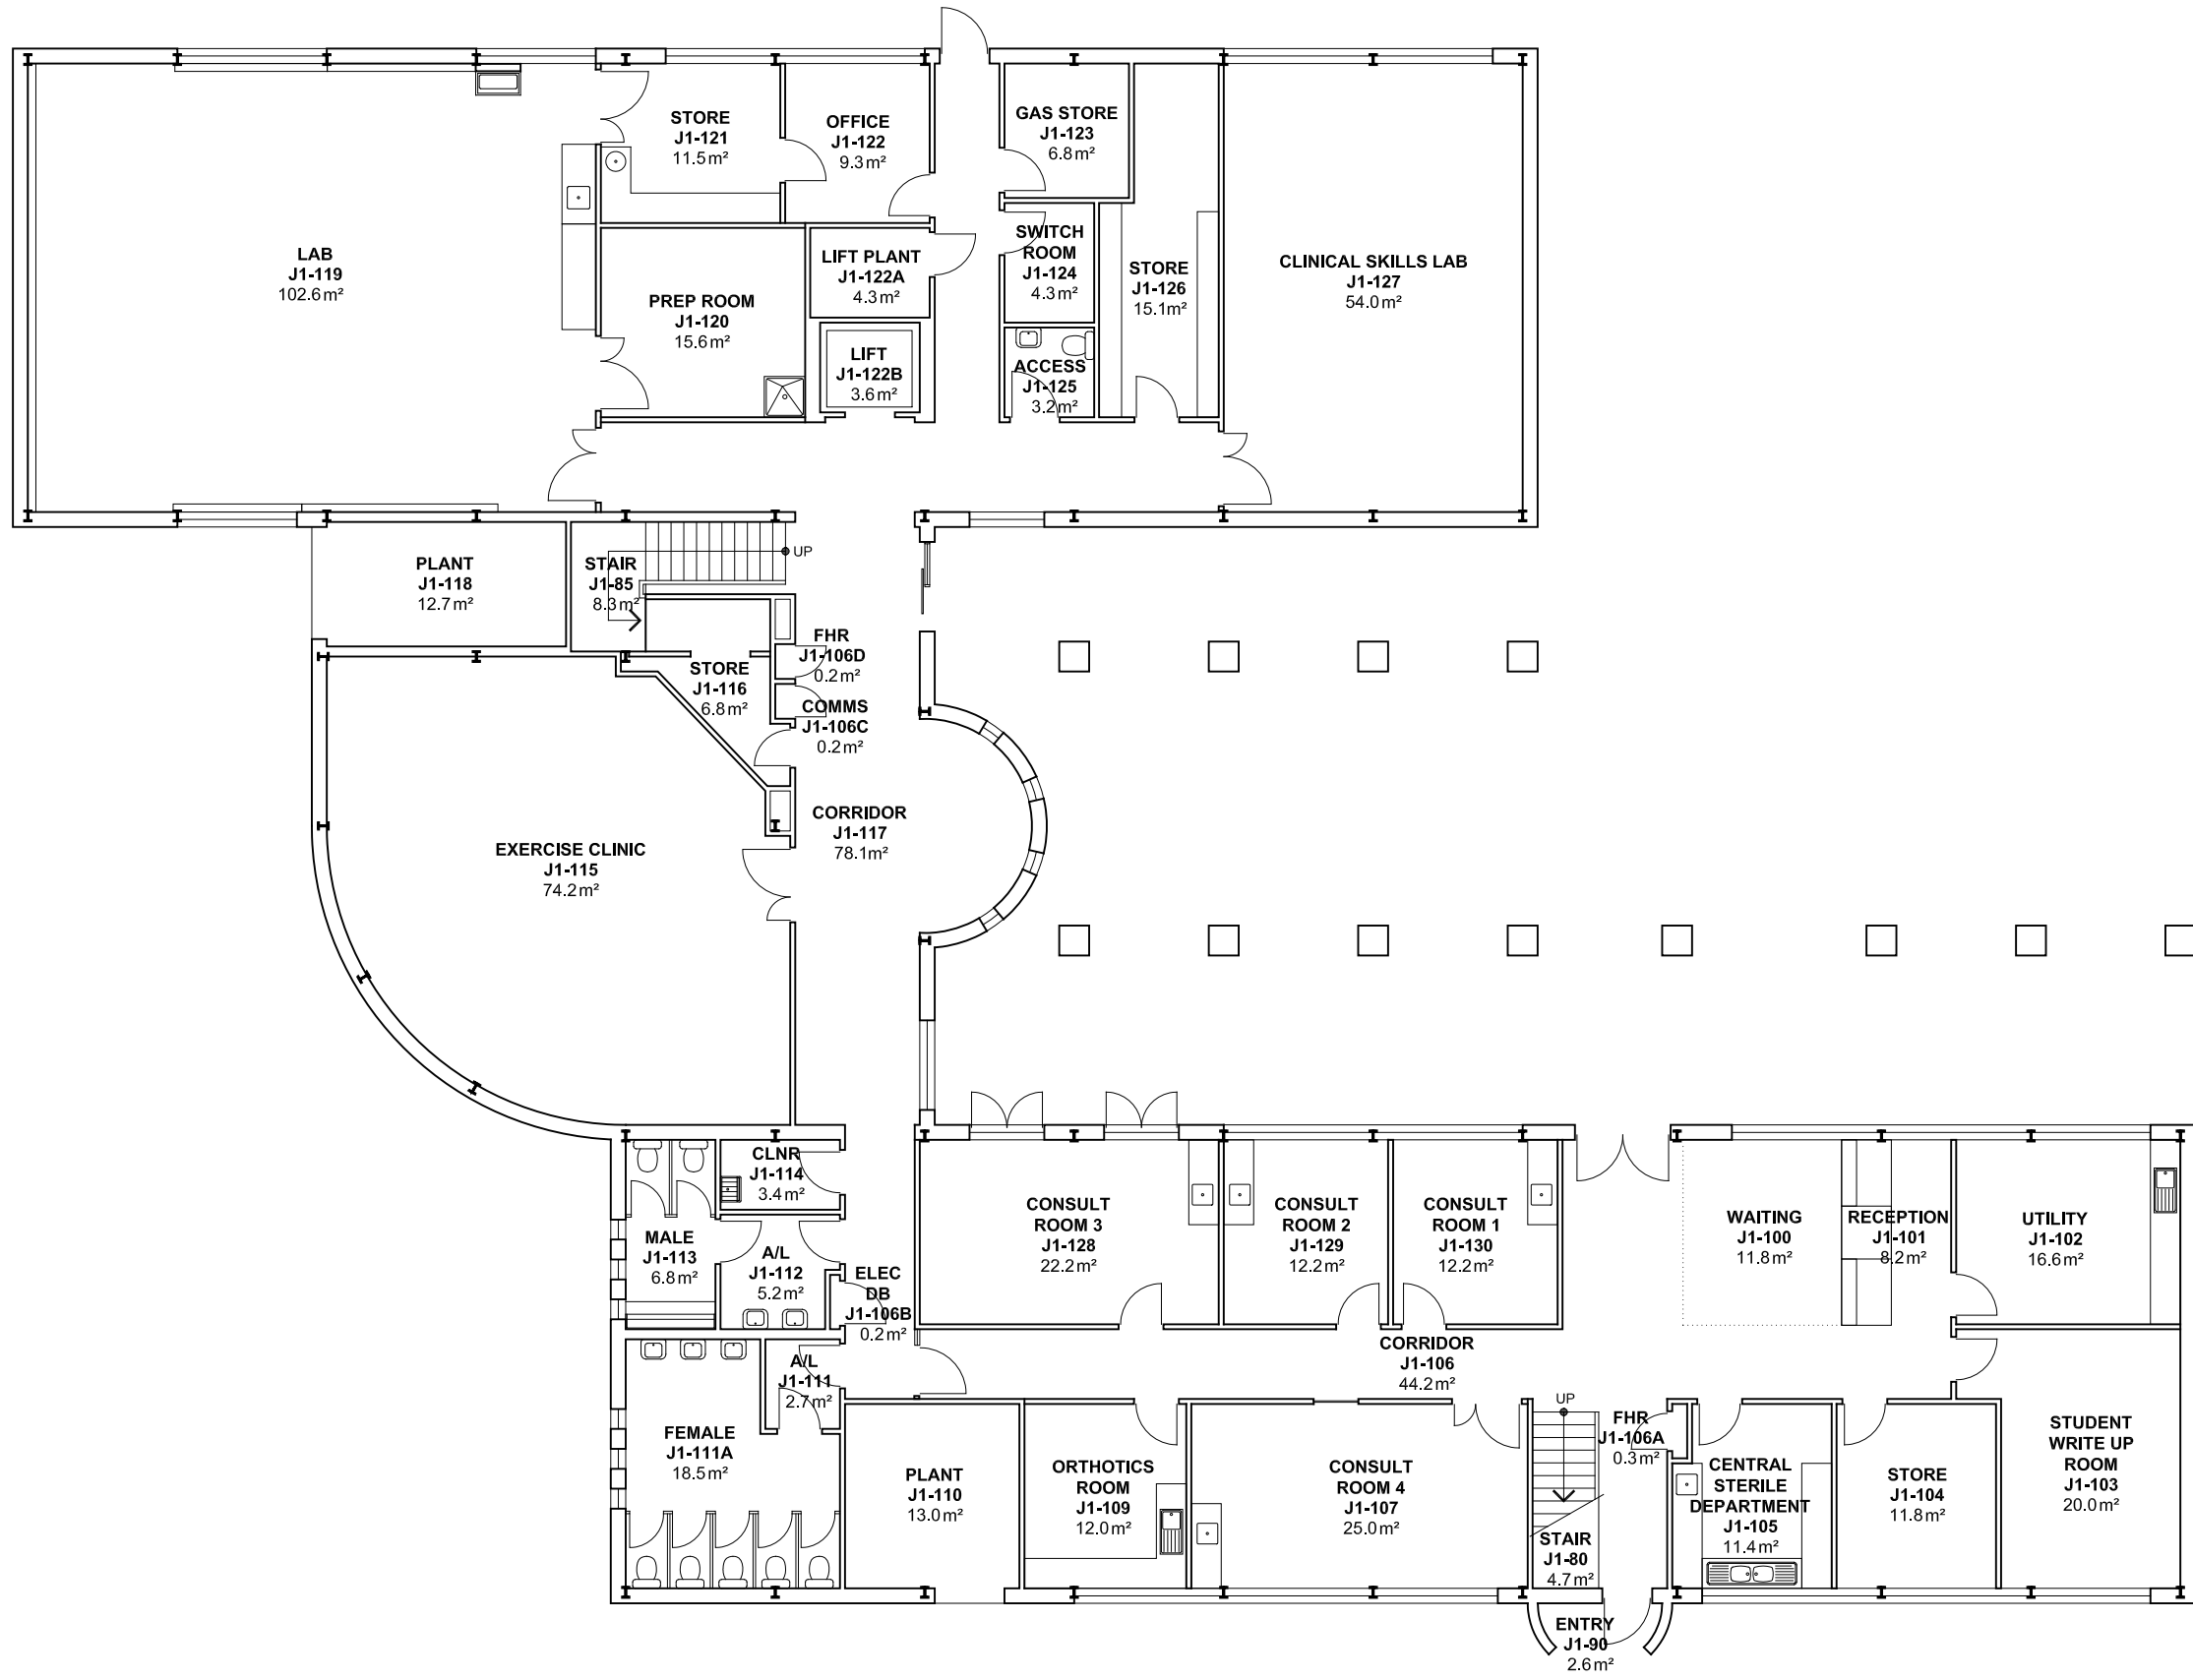

1 2 3 4 5m 10 15 20 25 30 40 50

NOTES:
 Building Records drawings remain the property of the University of South Australia and must be returned upon request.
 These drawings may be inaccurate, and are subject to change without notice. Any errors and/or omissions should be reported to the Facilities Management Unit.

UNIVERSITY OF SOUTH AUSTRALIA

FACILITIES MANAGEMENT UNIT
 101 Currie Street, Adelaide, SA 5000

BUILDING RECORDS
 WHYALLA CAMPUS

Building
 JUBILEE BUILDING
 BUILDING J
 LEVEL 1

Scale: Refer to scale bar
 Drawn: J Hvalica
 Last Update: 22/01/2024

Drawing No.: A604PL01 - W
 Revision: O