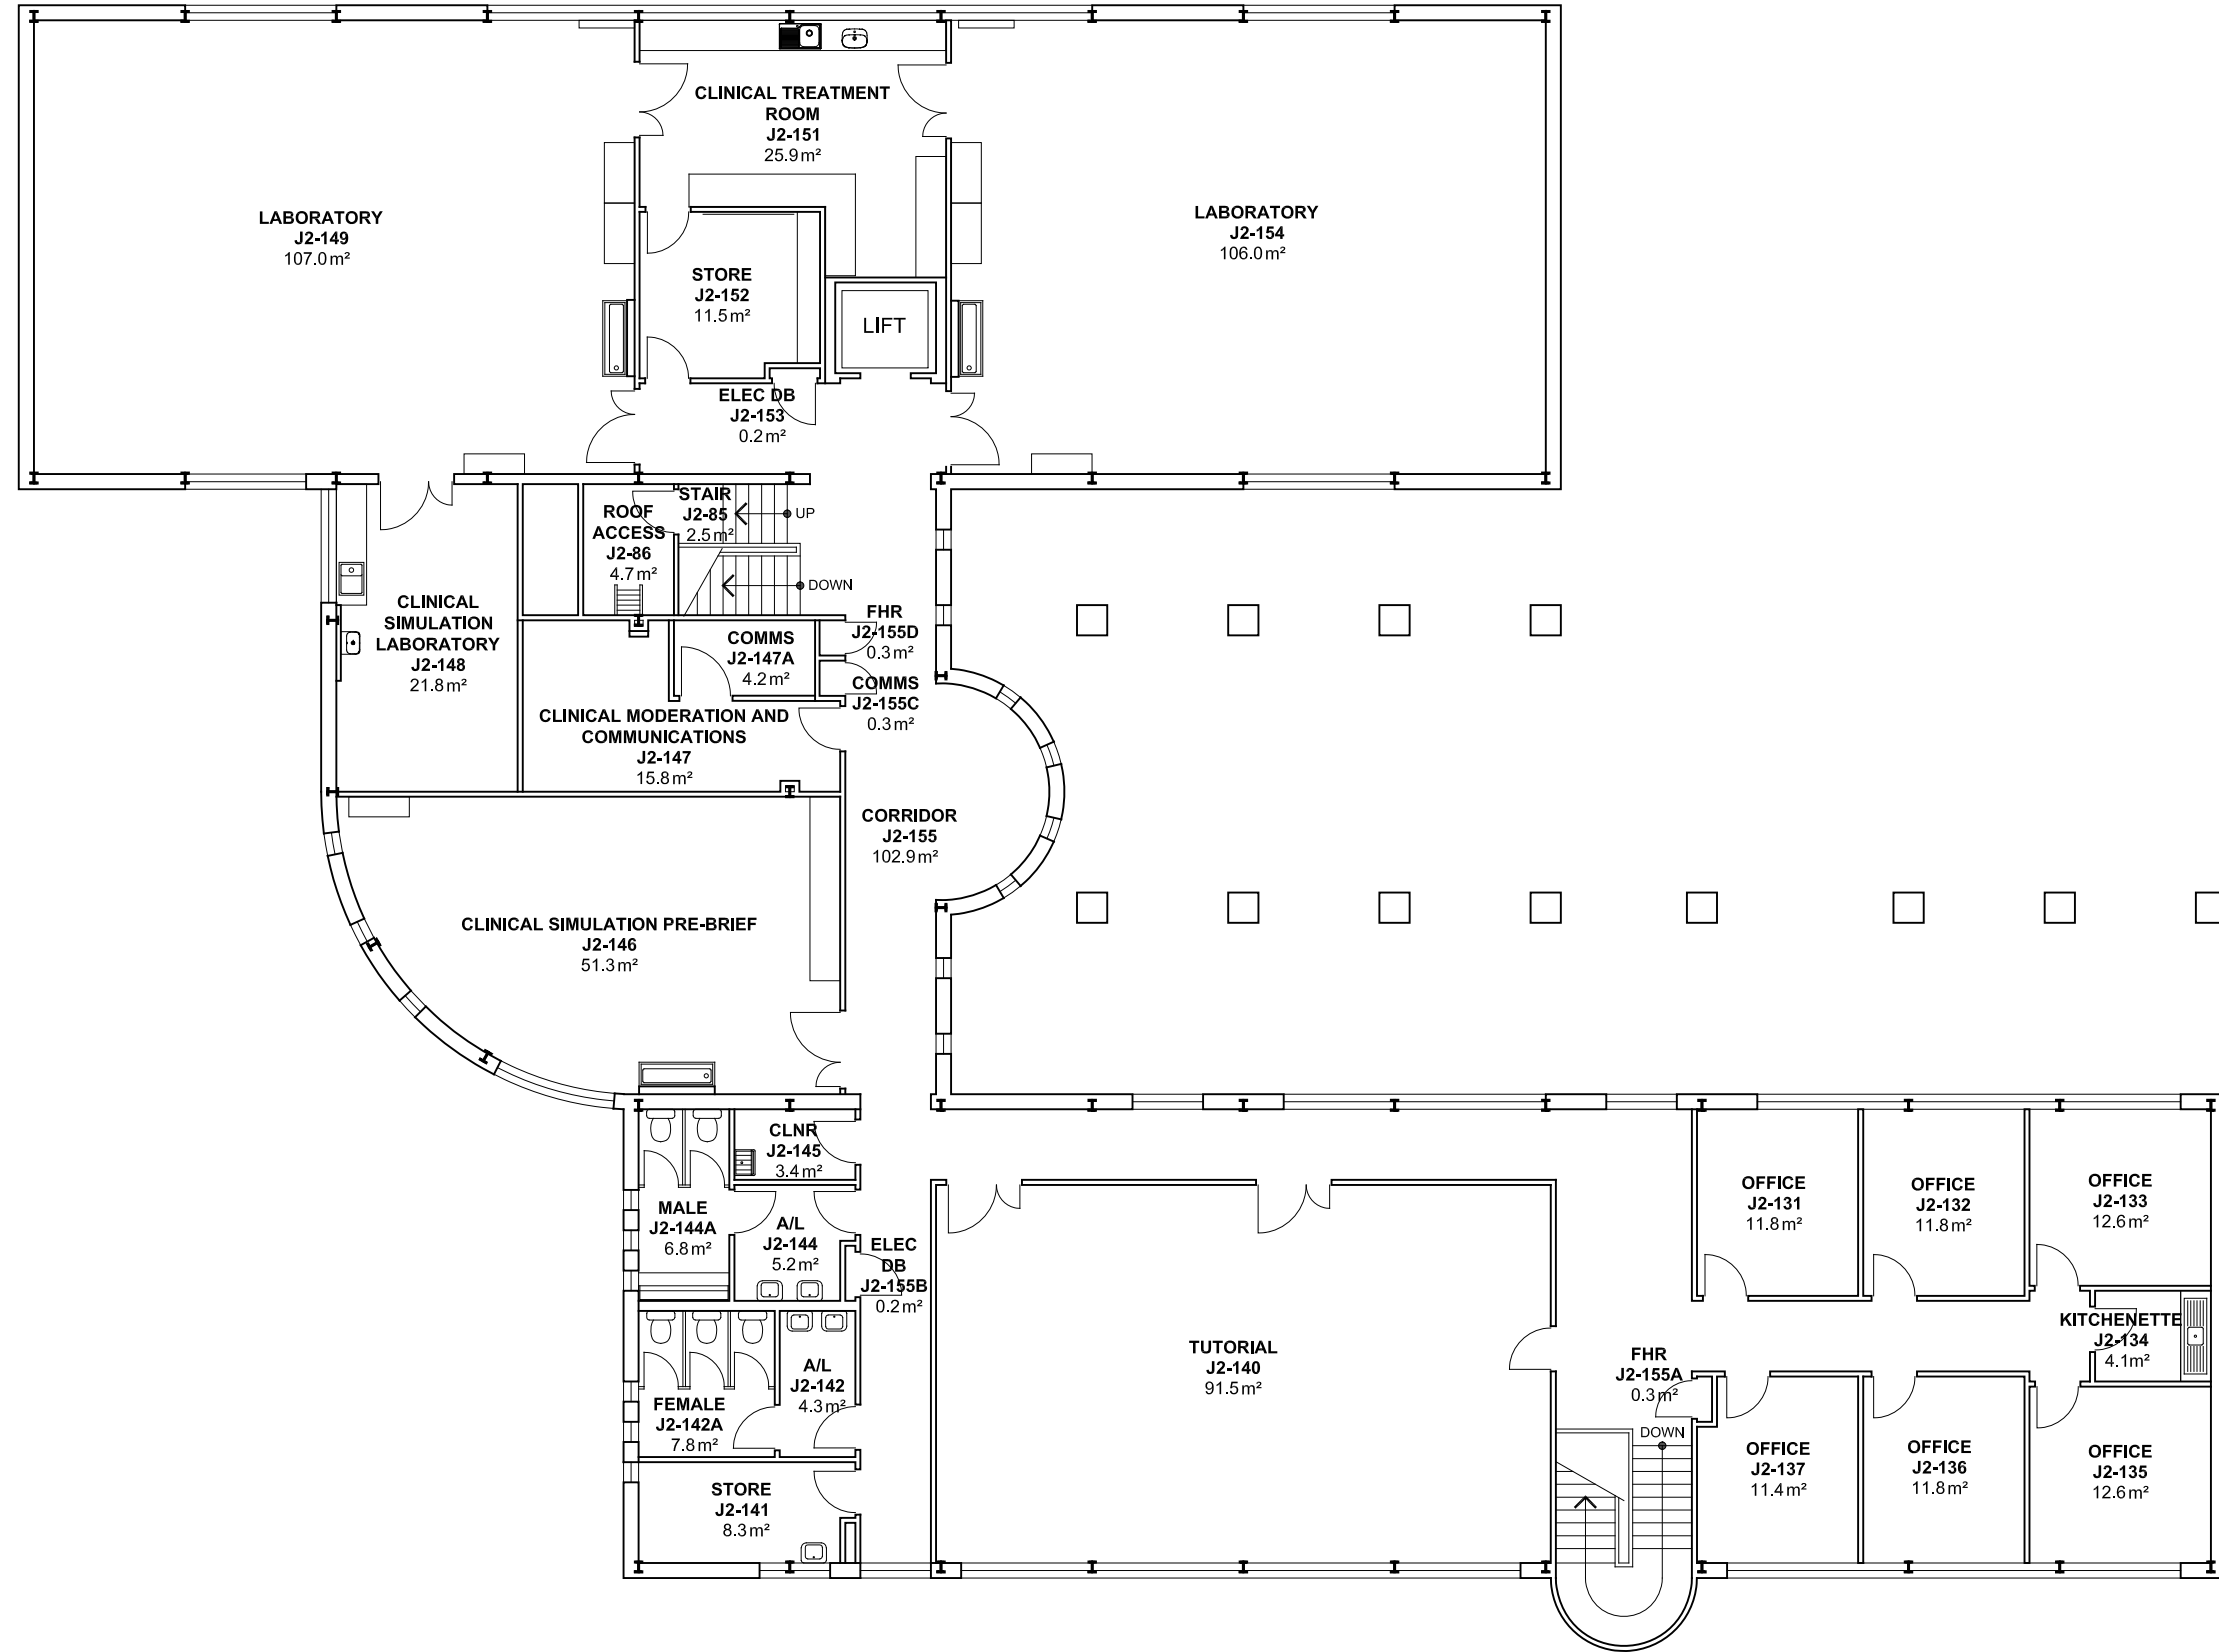

1 2 3 4 5m 10 15 20 25 30 40 50

NOTES:
 Building Records drawings remain the property of the University of South Australia and must be returned upon request.
 These drawings may be inaccurate, and are subject to change without notice. Any errors and/or omissions should be reported to the Facilities Management Unit.

UNIVERSITY OF SOUTH AUSTRALIA

FACILITIES MANAGEMENT UNIT
 101 Currie Street, Adelaide, SA 5000

BUILDING RECORDS
 WHYALLA CAMPUS

Building
 JUBILEE BUILDING
 BUILDING J
 LEVEL 2

Scale: Refer to scale bar
 Drawn: J Hvalica
 Last Update: 22/01/2024

Drawing No.: A604PL02 - W
 Revision: K