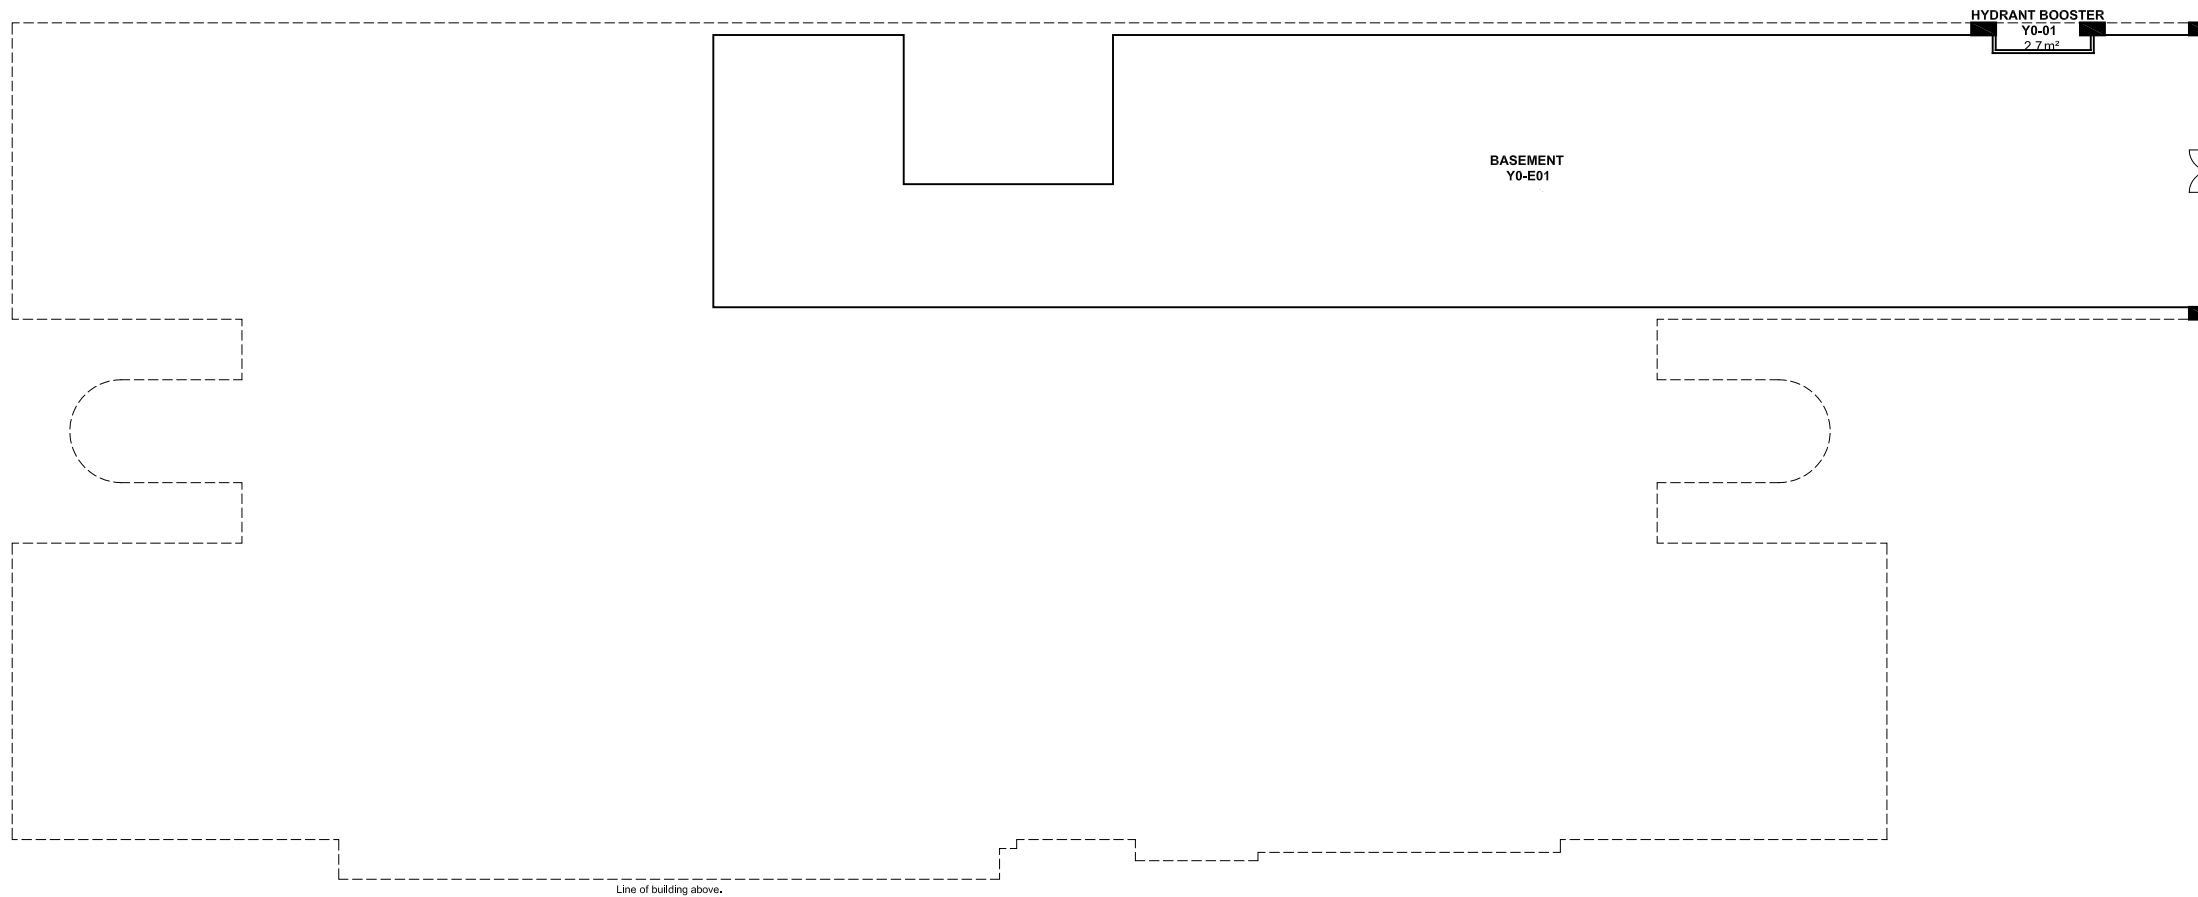

5 10m 25 50 75

NOTES:
Building Records drawings remain the property of the University of South Australia and must be returned upon request.
These drawings may be inaccurate, and are subject to change without notice. Any errors and/or omissions should be reported to the Facilities Management Unit.

Scale: Refer to scale bar
Drawn: J Hvalica

Last Update:
21/10/2019

Drawing No.:	Revision:
A701PL00 - W	A