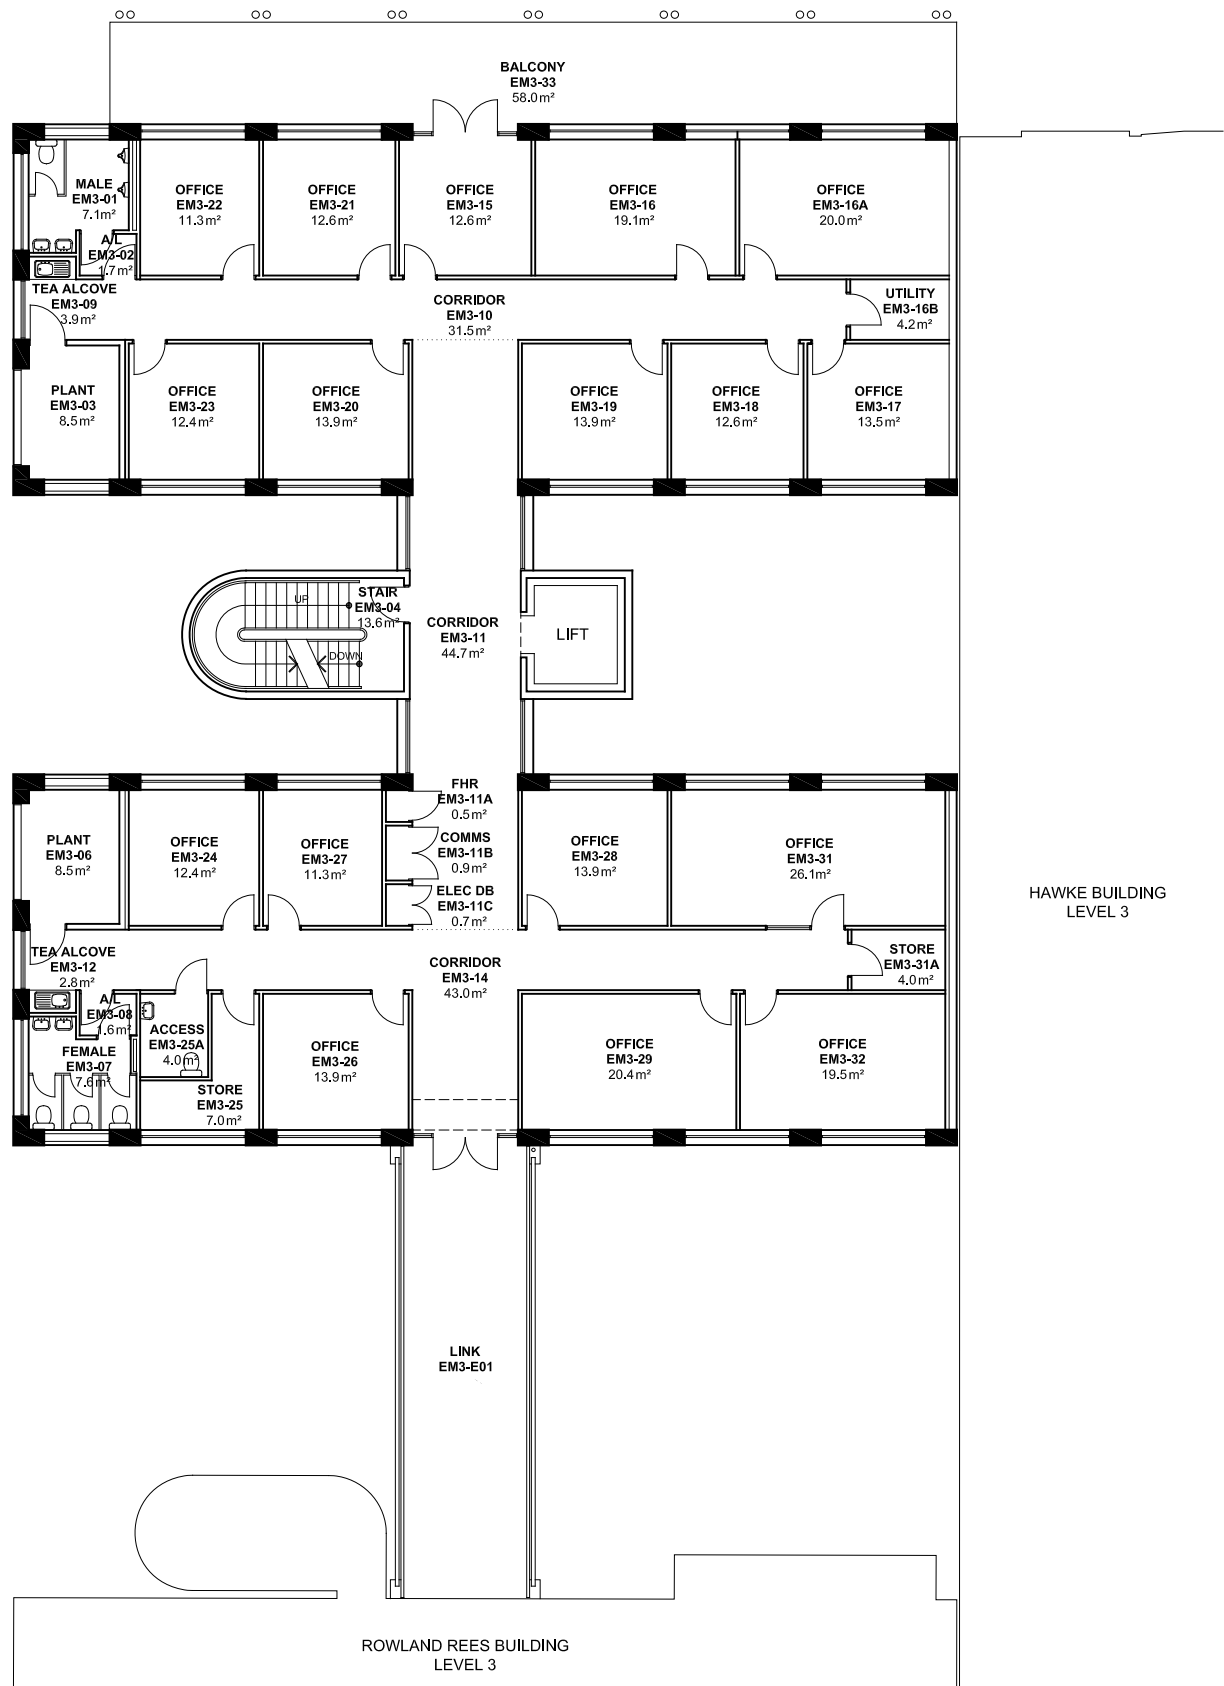

2 4 6 8 10m 20 40 60

NOTES:
 Building Records drawings remain the property of the University of South Australia and must be returned upon request.
 These drawings may be inaccurate, and are subject to change without notice. Any errors and/or omissions should be reported to the Facilities Management Unit.

Drawing No.: **A702PL03 - W**
 Revision: **N**