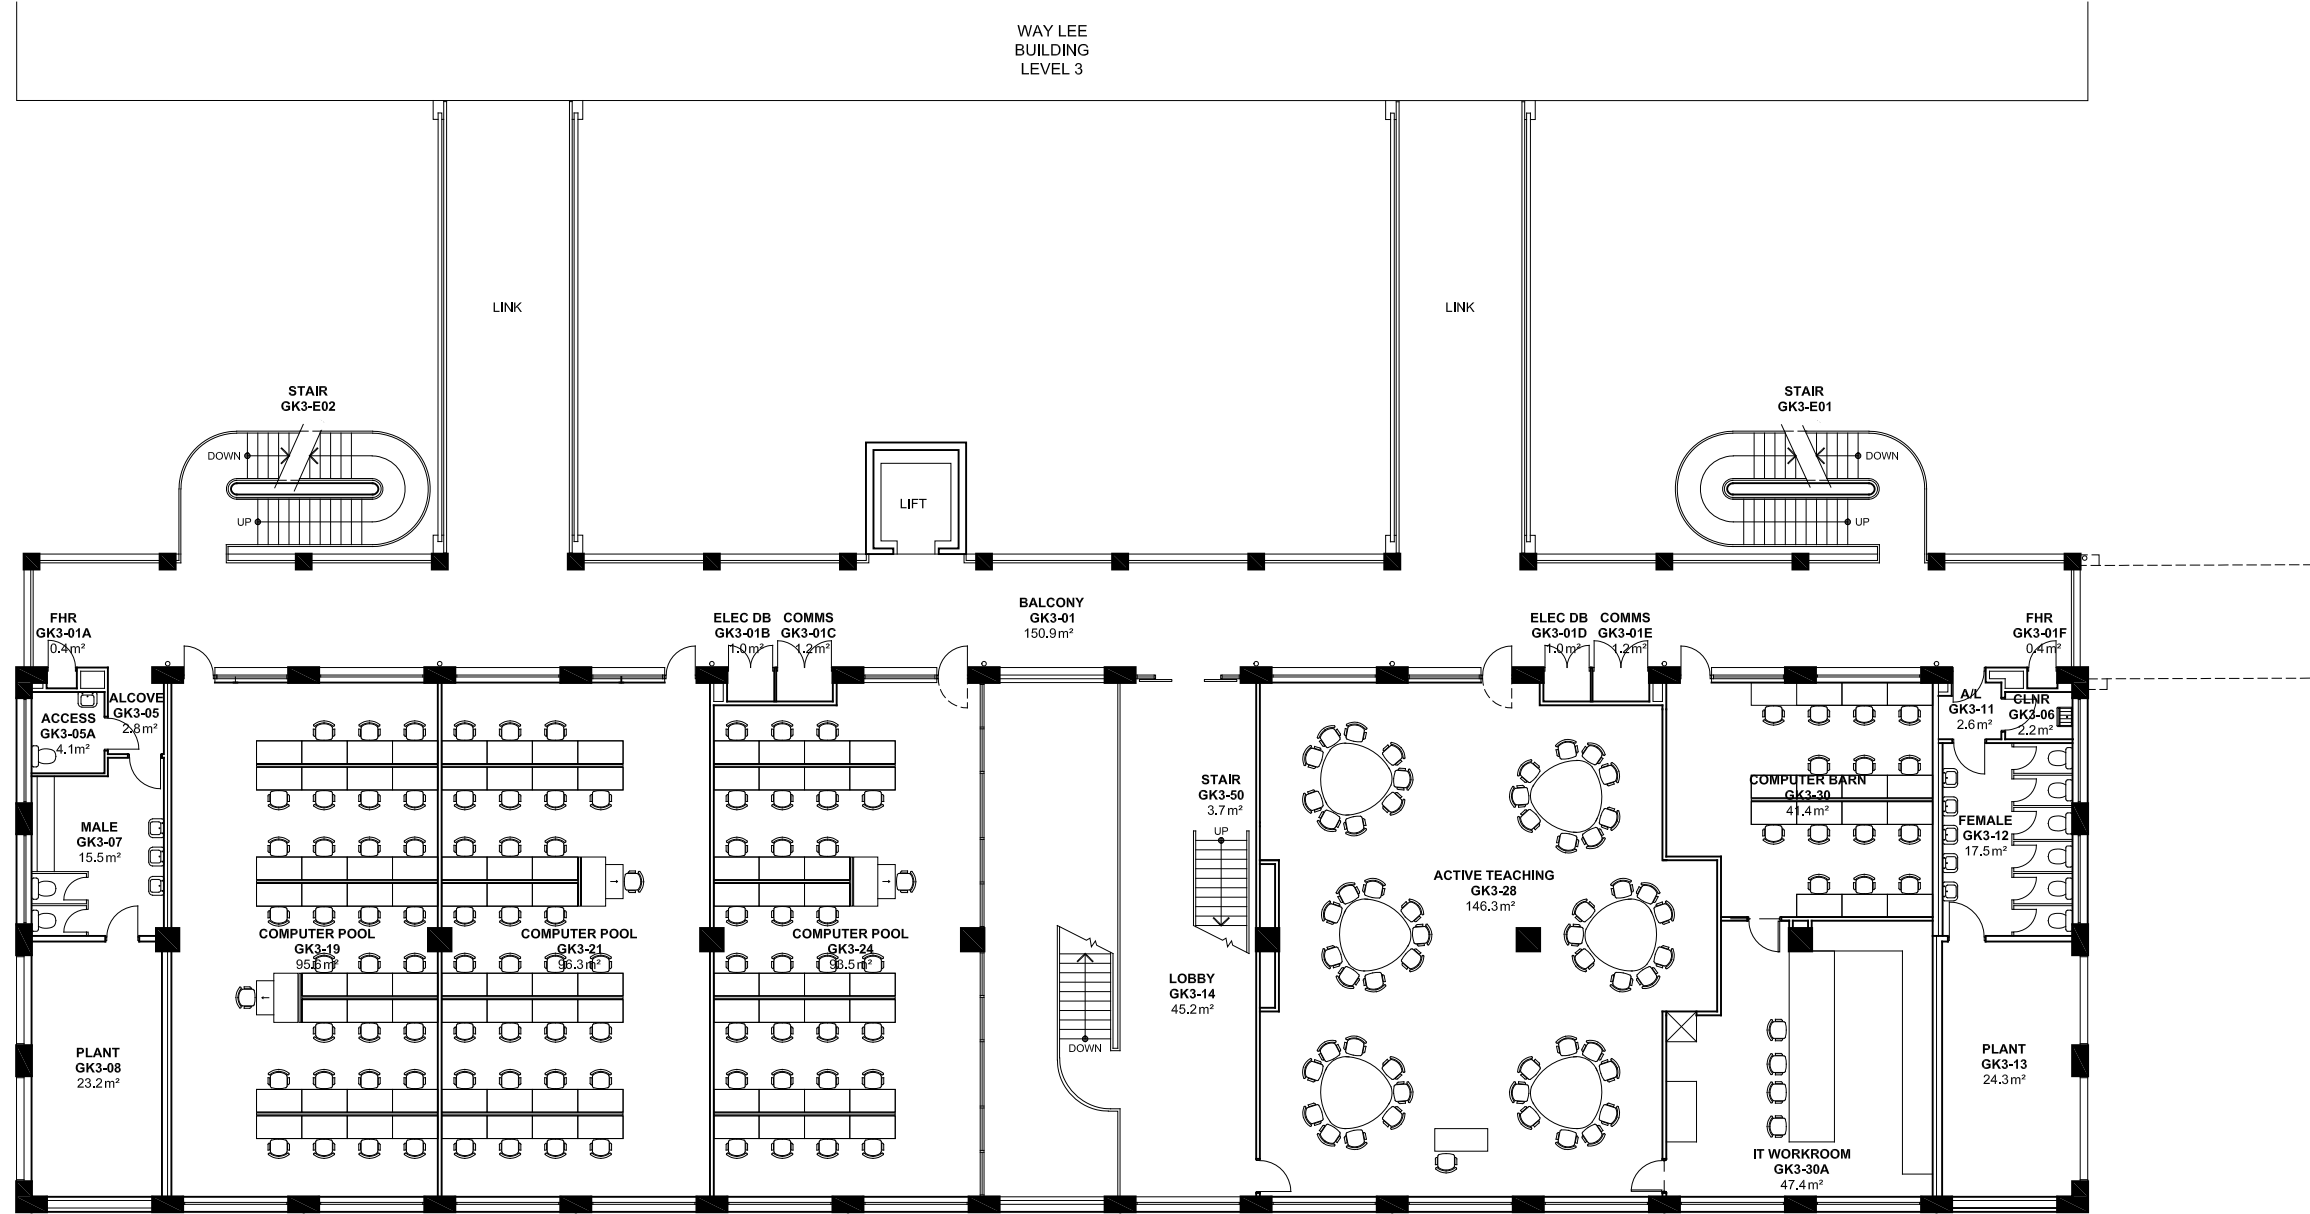

2 4 6 8 10m 20 40 60

NOTES:
 Building Records drawings remain the property of the University of South Australia and must be returned upon request.
 These drawings may be inaccurate, and are subject to change without notice. Any errors and/or omissions should be reported to the Facilities Management Unit.

Scale: Refer to scale bar
 Drawn: J Hvalica
 Last Update: 15/03/2019

Drawing No.: A706PL03 - W
 Revision: N