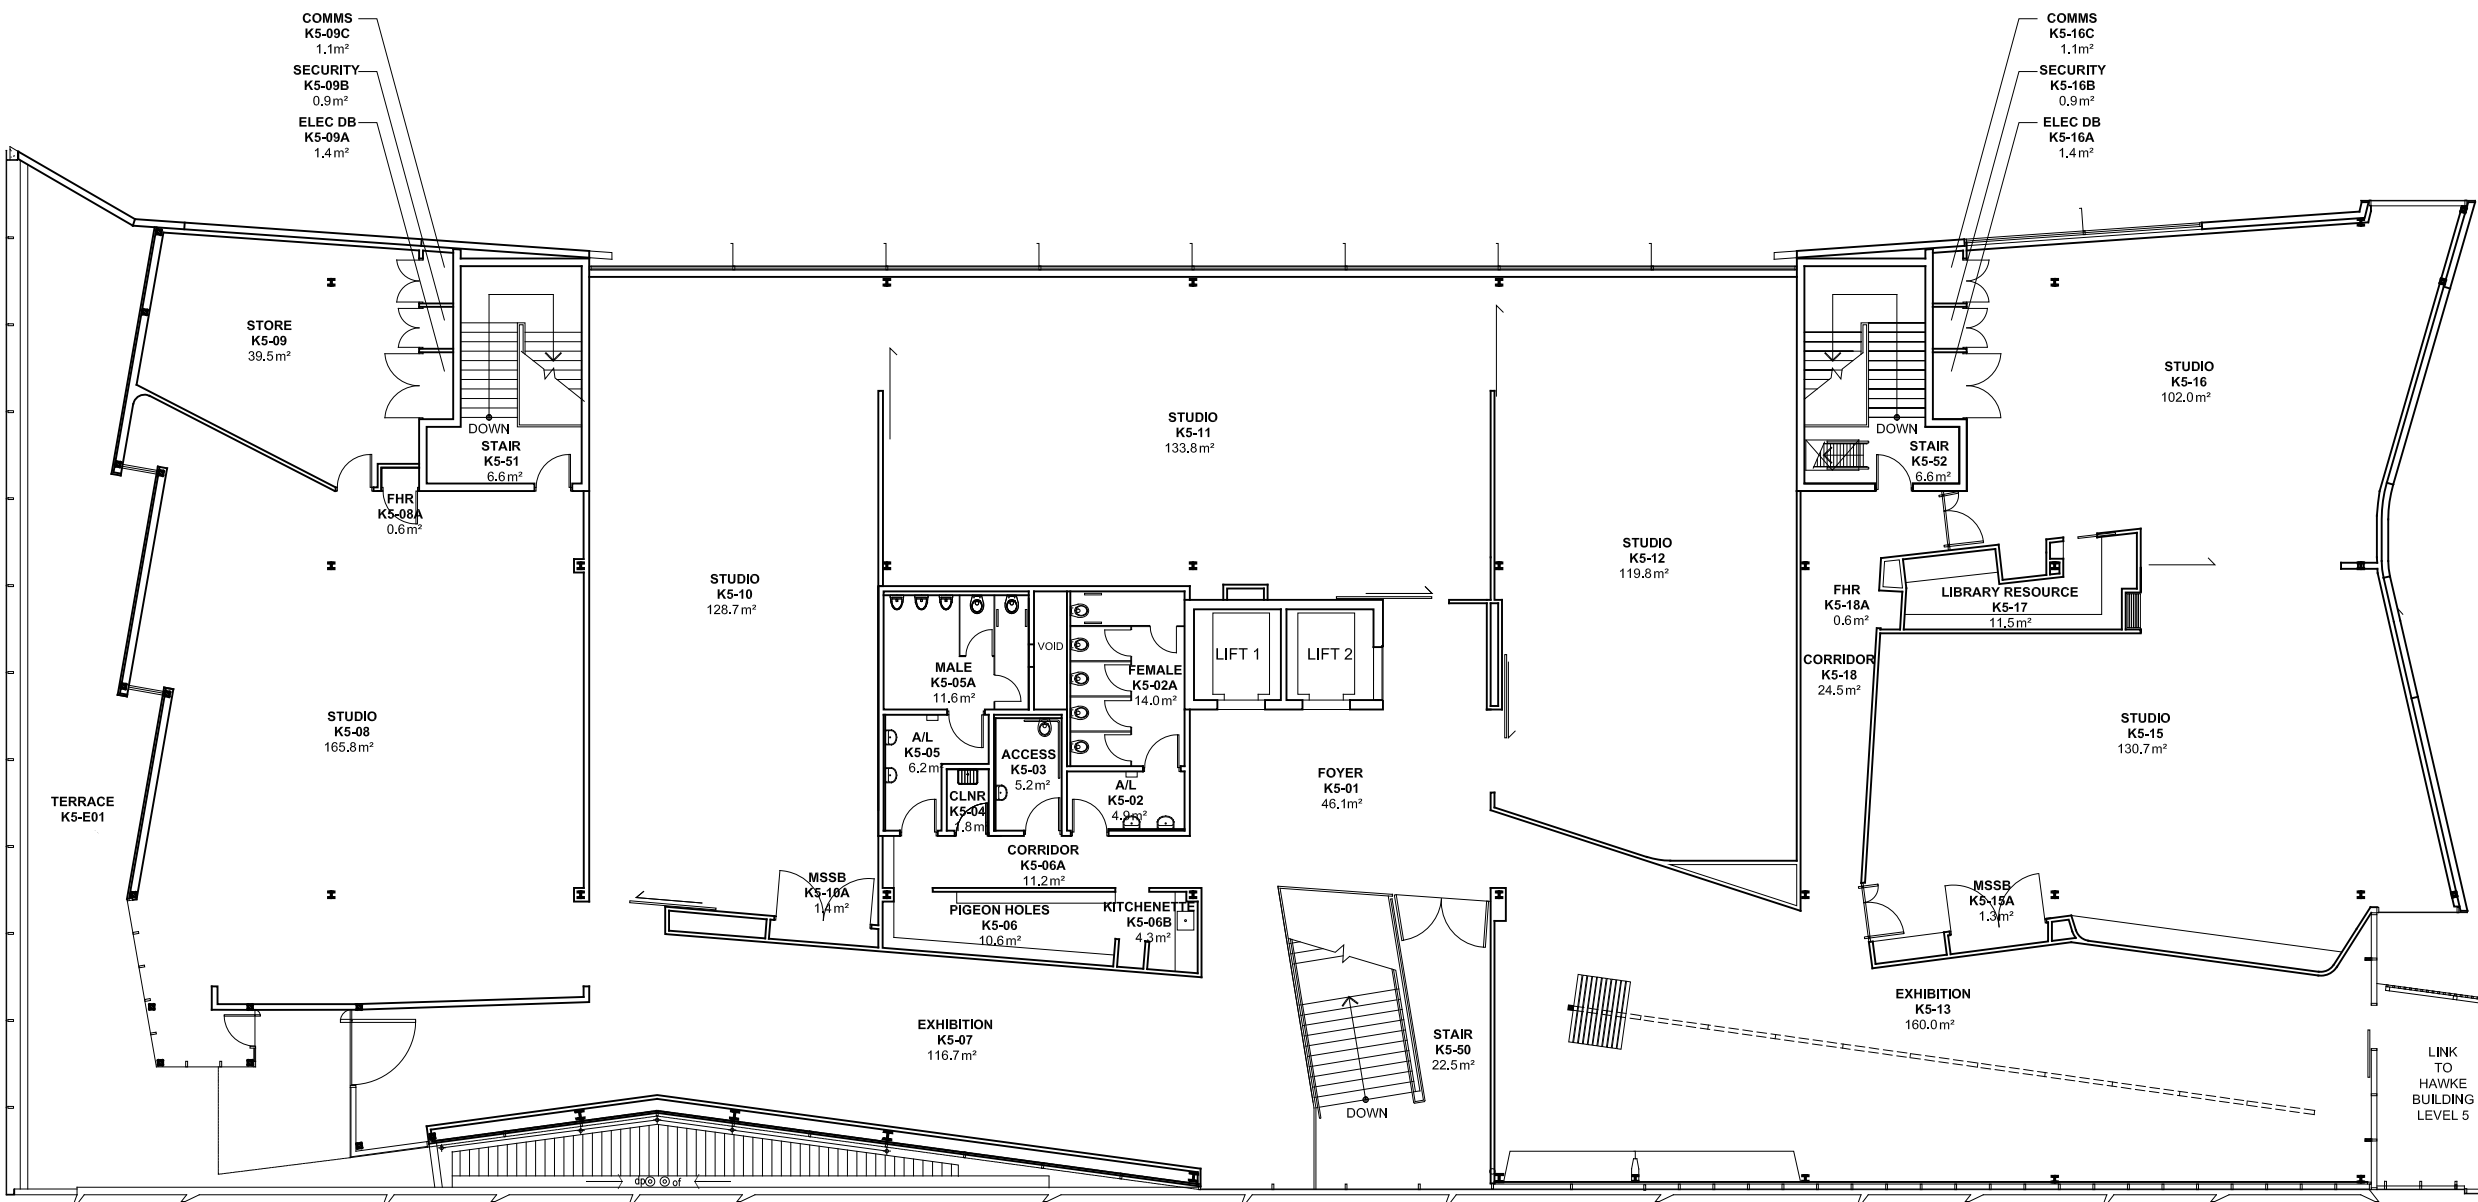

2 4 6 8 10m 20 40 60

NOTES:
 Building Records drawings remain the property of the University of South Australia and must be returned upon request.
 These drawings may be inaccurate, and are subject to change without notice. Any errors and/or omissions should be reported to the Facilities Management Unit.

UNIVERSITY OF SOUTH AUSTRALIA

FACILITIES MANAGEMENT UNIT
 101 Currie Street, Adelaide, SA 5000

BUILDING RECORDS
 CITY WEST CAMPUS

Building
KAURNA BUILDING K LEVEL 5

Scale: Refer to scale bar
 Last Update: 08/09/2021
 Drawn: J Hvalica

Drawing No.: **A718PL05 - W**
 Revision: **K**