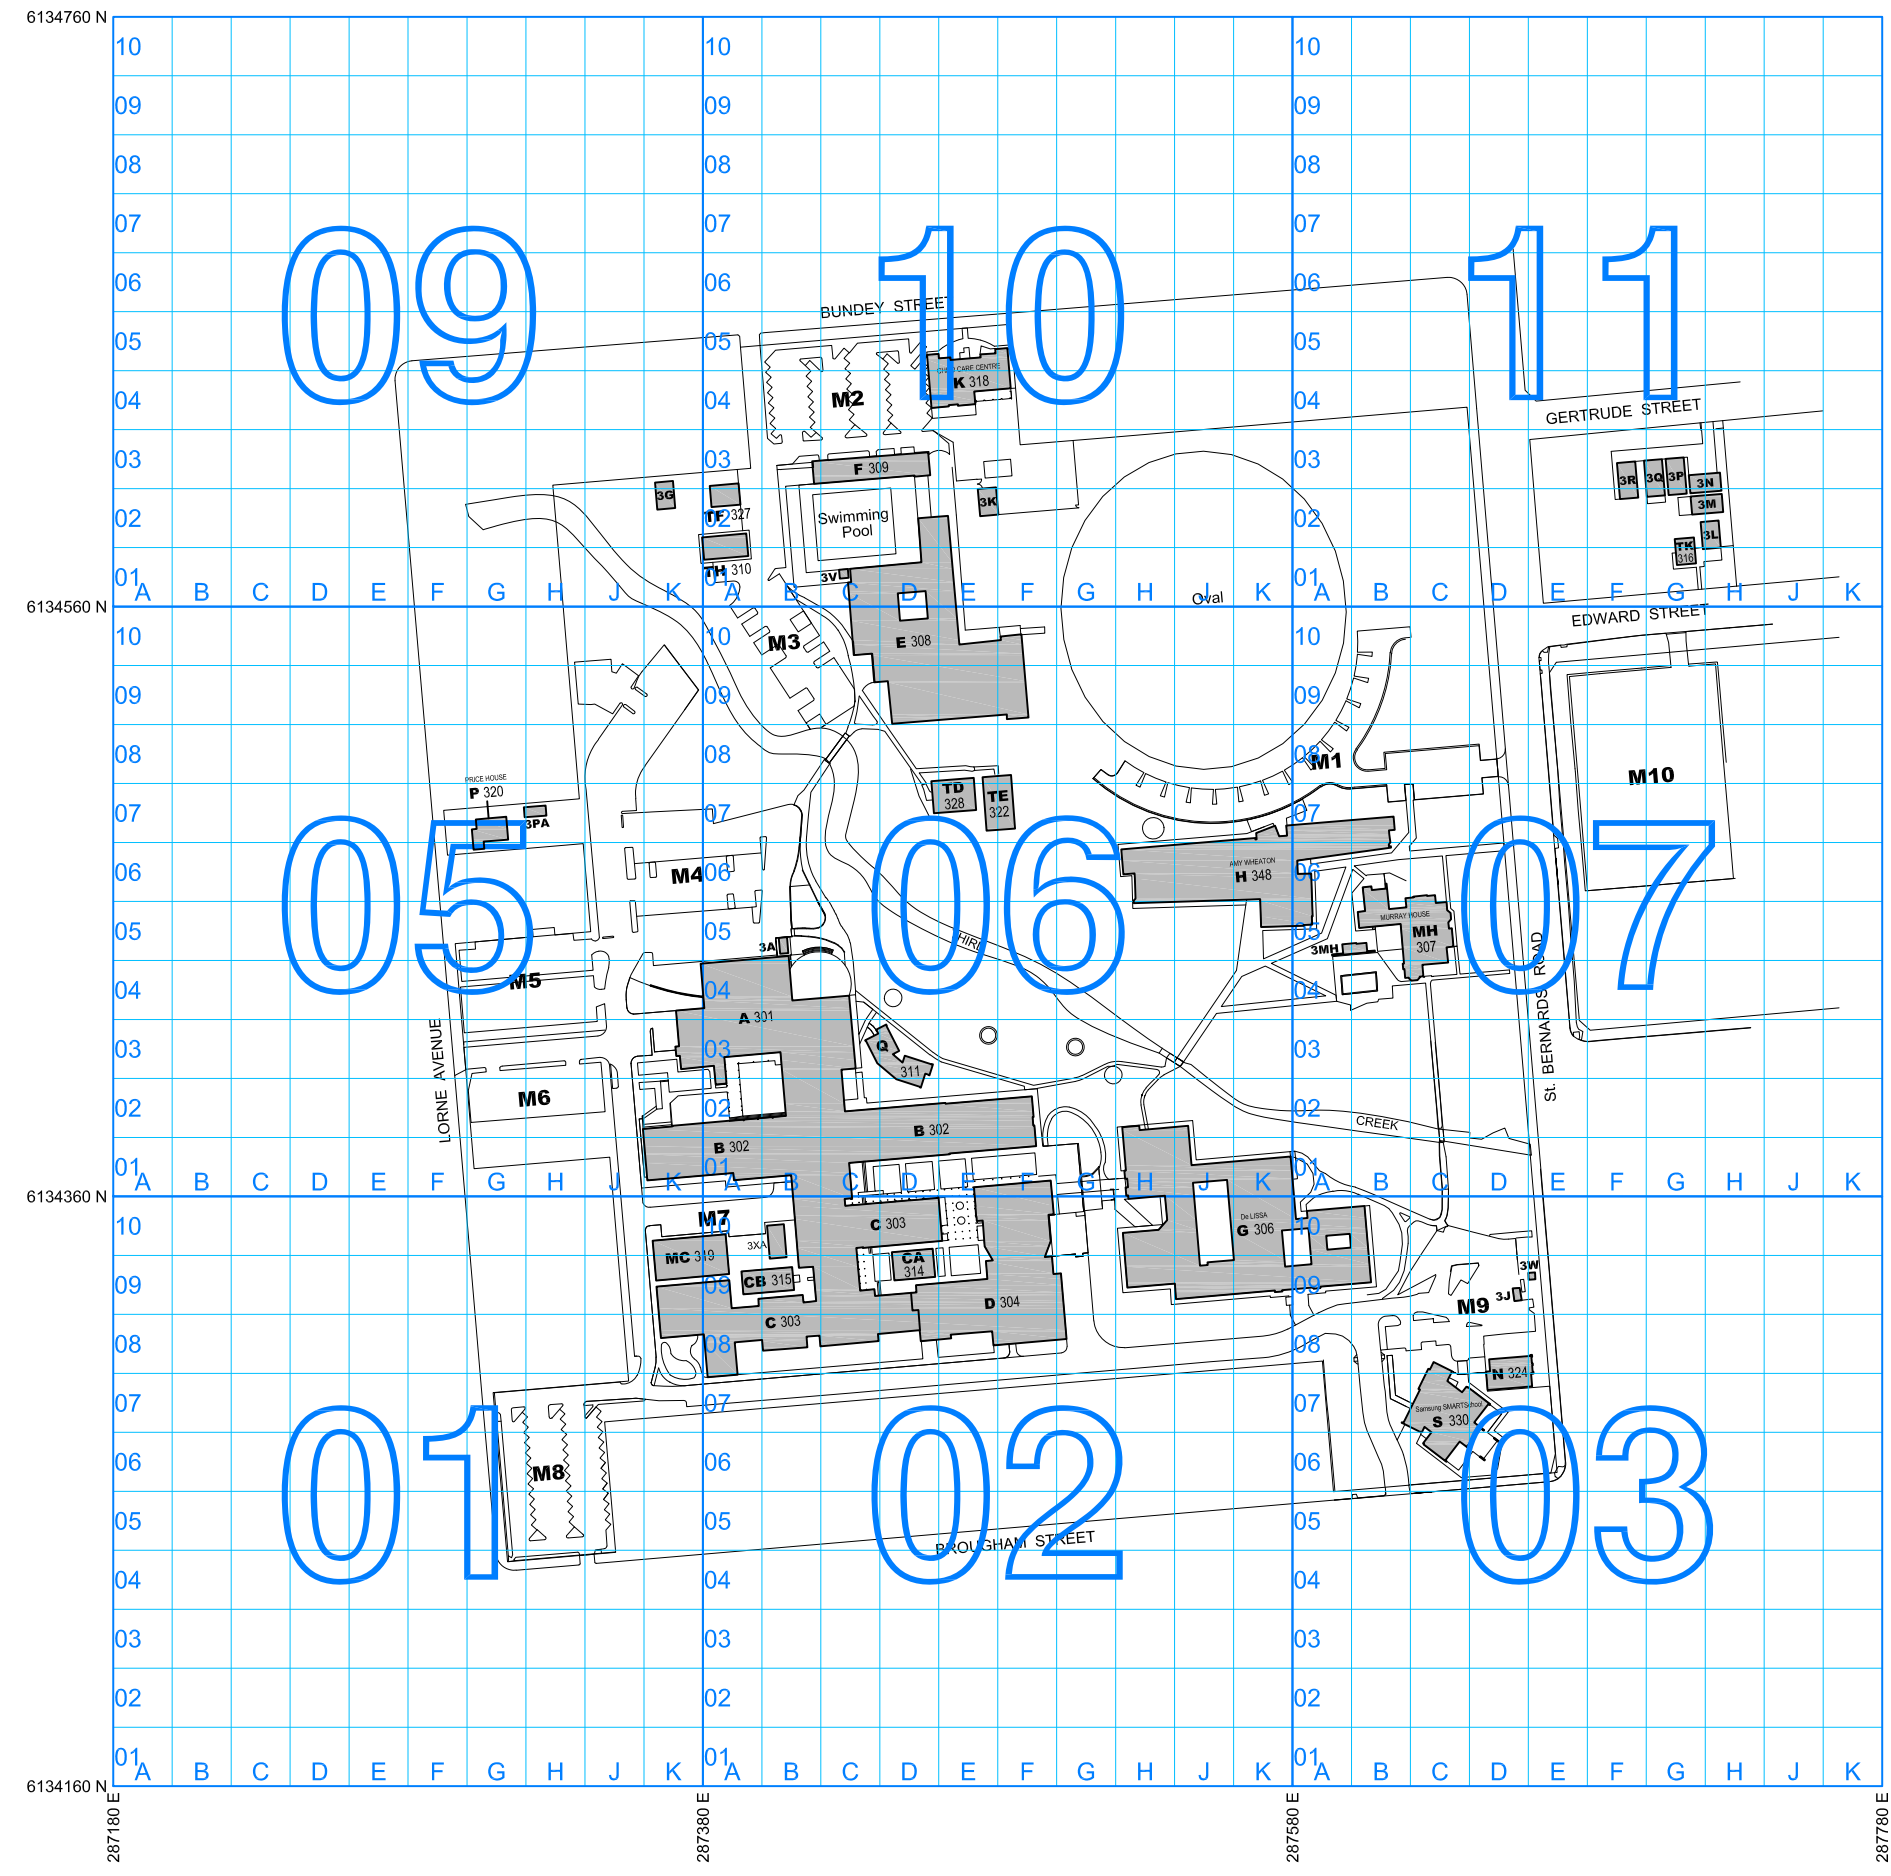

NOTES:
 Building Records drawings remain the property of the University of South Australia and must be returned upon request.
 These drawings may be inaccurate, and are subject to change without notice. Any errors and/or omissions should be reported to the Facilities Management Unit.

UNIVERSITY OF SOUTH AUSTRALIA

FACILITIES MANAGEMENT UNIT
 101 Currie Street, Adelaide, SA 5000
 Phone 8302 2762
 Fax 8302 2708

**BUILDING RECORDS
 MAGILL CAMPUS**

Title:
SITE ZONES

Scale: Not to scale
 Drawn: J Hvalica
 Last Update: 19/02/2020

Drawing No.: **S300ZONE**
 Revision: **G**