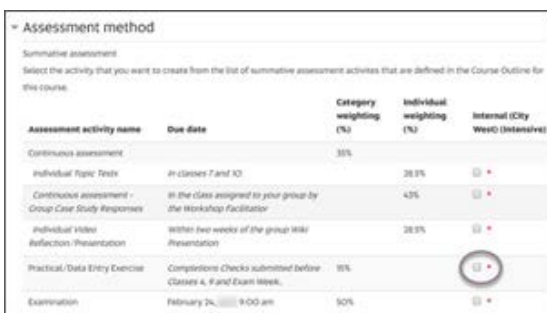

SUMMATIVE ASSESSMENTS

DOING IT ONLINE

It starts with PCMS

Check the details of your course assessments in PCMS

 [Access PCMS](#)

Update Course Outline

Update the assessment summary information

 [Access Course Outline](#)

Add the assessment to learnonline

Link each assessment to the Course Outline to make it summative

 [Link to Help](#)

Mark in Gradebook

Add all of the student marks and feedback into Gradebook

 [Link to Help](#)