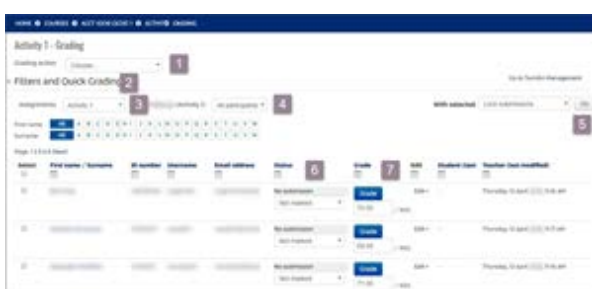

SUMMATIVE ASSESSMENTS

DOING IT ONLINE

It starts with PCMS

Check the details of your course assessments in PCMS

 [Access PCMS](#)

Update Course Outline

Update the assessment summary information

 [Access Course Outline](#)

Add the assessment to learnonline

Link each assessment to the Course Outline to make it summative

 [Link to Help](#)

Mark in Gradebook

Add all of the student marks and feedback into Gradebook

 [Link to Help](#)