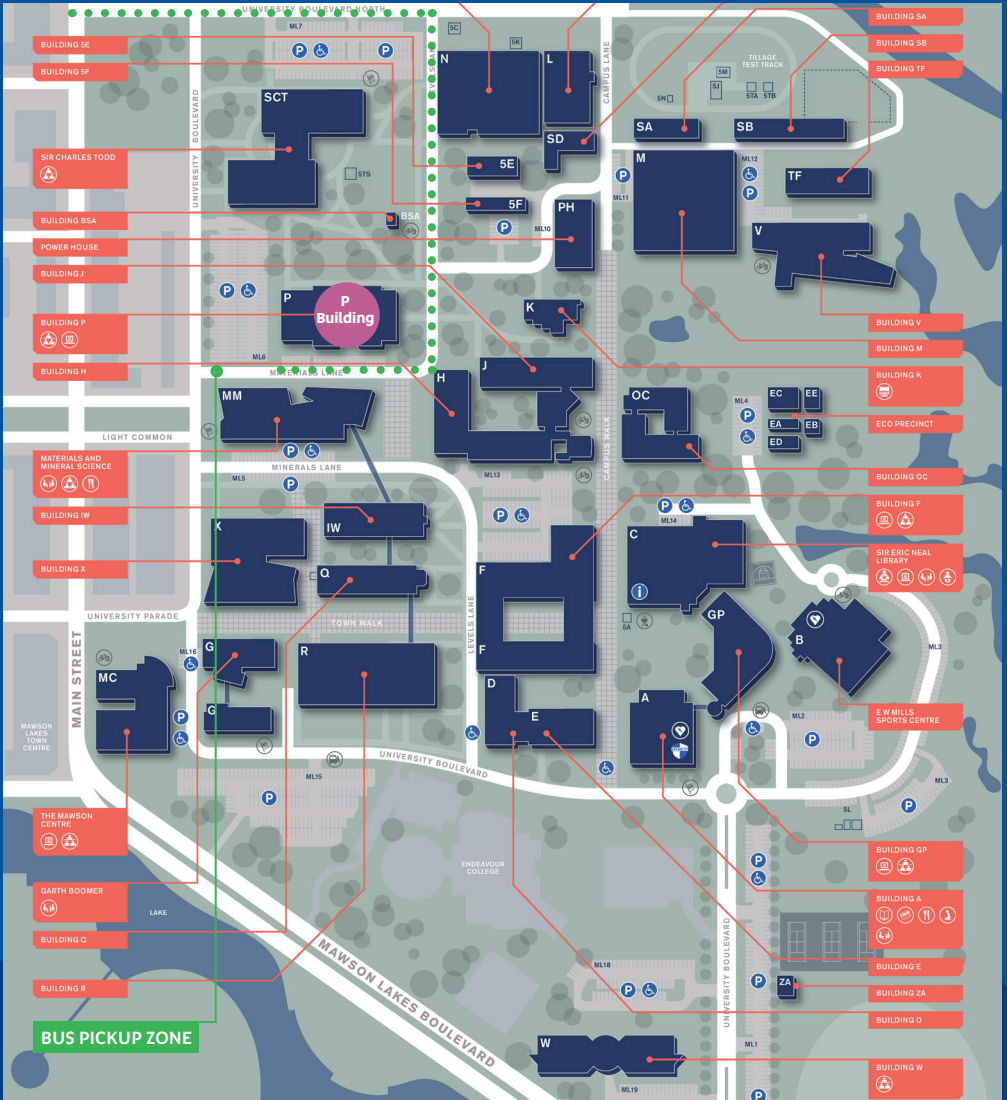

Mawson Lakes

Wurringka Student Services

Offering Australia Aboriginal and Torres Strait Islander UniSA students a friendly, comfortable and supportive place to study.

General enquiries

T: (08) 8302 6703
E: wurringka@unisa.edu.au
unisa.edu.au/wurringka

Enquiries about STEM programs:

Ms Kylie Ellis
T: (08) 8302 5305
E: kylie.ellis@unisa.edu.au
unisa.edu.au/adayinthelife