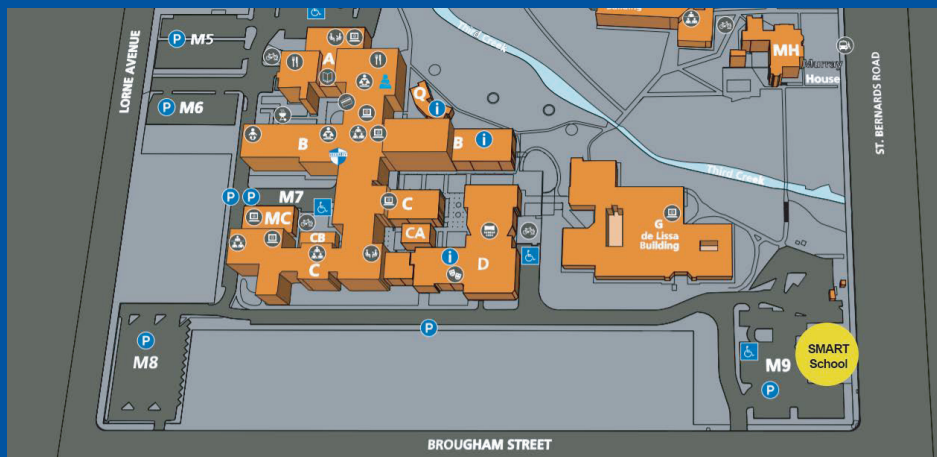

Magill Campus